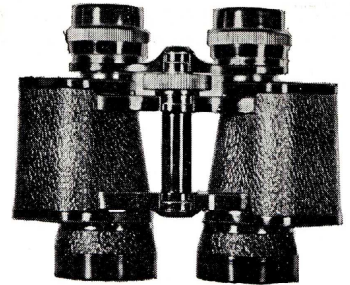

NON-PRISM BINOCULAR & OPERA GLASS

7 x 35 CF