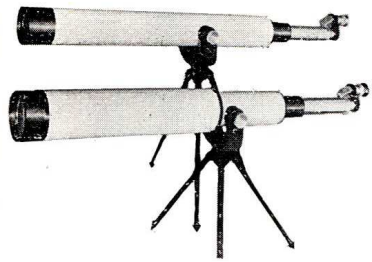

## MIKRON TYPE

6 × 15      7 × 18      8 × 20      7 × 25

7 × 50  
10 × 50  
16 × 50

50 type

Specification	ZEISS TYPE								BAUSCH & LOMB TYPE						MIKRON TYPE		
	6 × 30	7 × 35	7 × 50	8 × 30	8 × 40	10 × 50	16 × 50	6 × 30	7 × 35	7 × 50	8 × 30	8 × 40	7 × 35	6 × 15	7 × 18	8 × 20	
Magnification	6 ×	7 ×	7 ×	8 ×	8 ×	10 ×	16 ×	6 ×	7 ×	7 ×	8 ×	8 ×	Wide angle 7 ×	6 ×	7 ×	8 ×	
Dia. of Objective	30mm	35mm	50mm	30mm	40mm	50mm	50mm	30mm	35mm	50mm	30mm	40mm	35mm	15mm	18mm	20mm	
Field of View AT 1000 Yards	393'	341'	368'	393'	367'	314'	209'	393'	367'	368'	393'	367'	576'	380'	340'	270'	
Exit of Pupil	5.0mm	5.0mm	7.1mm	3.7mm	5.0mm	5.0mm	3.1mm	5.0mm	5.0mm	7.1mm	3.7mm	5.0mm	5.0mm	2.5mm	2.6mm	2.0mm	

# SPOTTING SCOPES

50 × 50

30 × 60

20 × 40

30 × 40