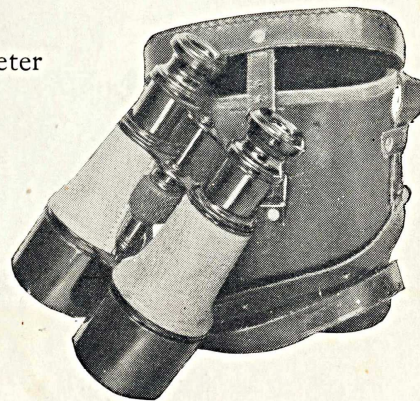

War Office Model

5 Power
50 Millimeter
Objective

Ideal for
Horse
Races
Boat
Races
Football
Games

$7.85

A PRACTICAL all-round glass, patterned after the British War Office Model with extra large objective lenses, which afford plenty of light and wide field of view.

Brown leather covering. Genuine achromatic lenses.

Equipped with sun-shades, for use when looking toward the sun. Length: closed 5 1/2", open 7".

Complete with leather case and straps.

{ 9 }

Learns 557
arrived 707 = 4

"CLOSE-UPS"

SWIFT and ANDERSON, INC.
BOSTON, MASS.