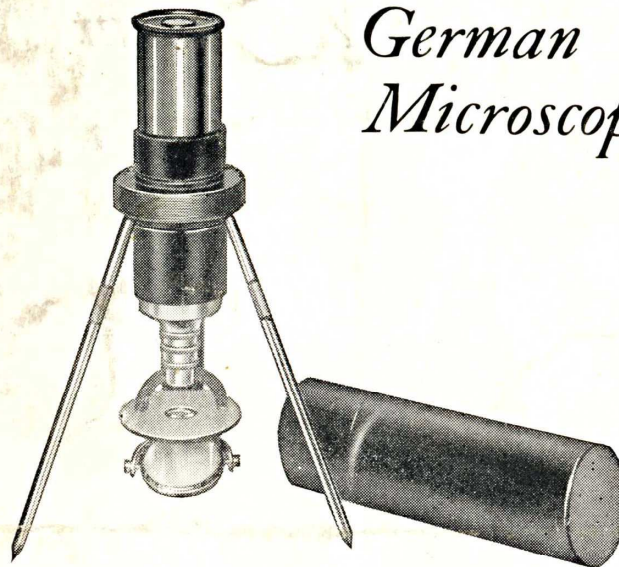

The Lumex is a four-power, twenty-six ligne glass of finest French quality, six lense, achromatic with center focusing adjustment. Comes in either tan or black morocco covering.

Complete with solid leather case and straps.

{ 4 }

German Microscopes

OPEN

CLOSED

JUNIOR

\$10.00

THIS is a most efficient and compact instrument. The Junior is very simple in operation and strongly constructed. It has triple objective and range of magnification from 30X to 120X. Useful to students and instructive and interesting to young and grown-ups for nature study and can be readily carried in the field. Self contained in black enameled brass cylinder.