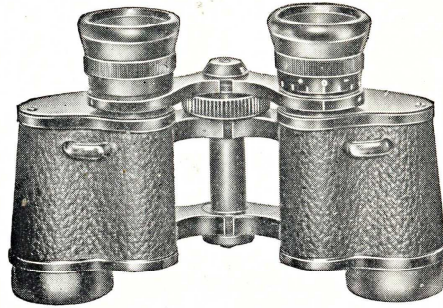

S and A Products

S AND A products are the result of years of constant research in scientific instruments. They represent the highest quality of workmanship and materials to be found in the European markets.

S AND A Field Glasses and Binoculars are widely advertised and sold in all parts of the world.

Owing to the large volume of our business and our affiliated European factories, we are able to offer to our customers quality merchandise at very advantageous prices and a "very wide range and variety to choose from, too numerous to include in a folder many times this size."

SWIFT & ANDERSON, INC.
93 Federal Street
Boston, Mass.

{ 1 }

Prism Binoculars

$24.00

8 x 24 m.m.

Field of view 110 yds. at 1000 yds.

THE Prism Binocular is a highly scientific instrument and should be chosen with great care.

By the adoption and application of Prisms in a binocular the field of view is materially increased and the size and bulk of the glass greatly reduced. We carry many lines of both German and French makes of highest quality. **Other models, Three to Eighteen Power.**

Complete with solid leather case and straps.

{ 2 }

MB

Original Gray German Army 8X Field Glass

S AND A Gray Glasses are world famous. They are made according to the specifications of the German military engineers as were those used in the German Army. Finest achromatic day and night lenses. 40 m.m. objective.

Dust and moisture proof. Pupillary adjustment. Built for service regardless of cost, according to strictest military standards.

For
Hunting
Spotting
Game or
Target
etc.