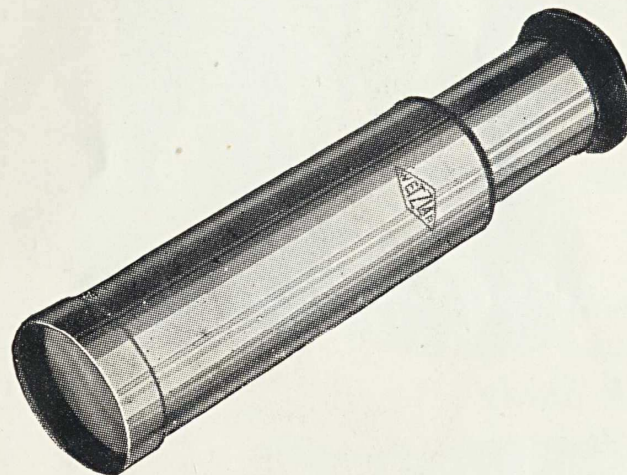

*S and A Student
Microscope*

STUDENT

\$24.00

A HIGH grade laboratory microscope with triple objectives, and two oculars, No. 4 and No. 5, giving a range in magnification from 40X to 200X.

Complete in polished wooden cabinet.

*Scout
Pocket Telescope*

WETZLAR

\$1.00

A COMPACT instrument that can be carried at all times. Clear, accurate lenses, showing brilliant image. For use when hunting, boating, scouting, etc.

Heavy brass body with brass slide for focusing, with 22 m.m. objective.