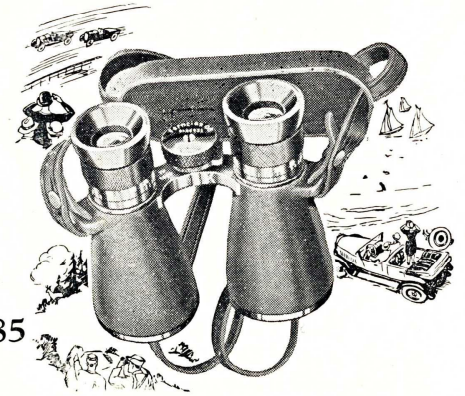

Complete with solid leather case and straps.

{ 2 }

MB

Original Gray German Army 8X Field Glass

S AND A Gray Glasses are world famous. They are made according to the specifications of the German military engineers as were those used in the German Army. Finest achromatic day and night lenses. 40 m.m. objective.

Dust and moisture proof. Pupillary adjustment. Built for service regardless of cost, according to strictest military standards.

For
Hunting
Spotting
Game or
Target
etc.

\$9.85

Complete with metal cover and straps.
Solid leather case \$1.25 extra.