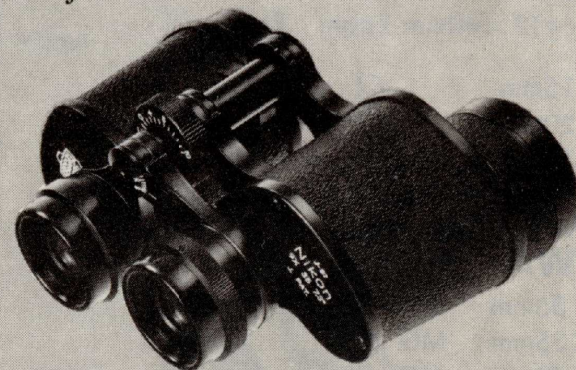

Nikon Binoculars

*Get you involved,
Get you close
With the world around you.
And you're richer for it.*

- From Nikon, world leader in optics and makers of the famous Nikon F camera, with more than 50 years of experience in binocular design and production.
- Dependable, quality performance and lifetime companionship.
- Accuracy of magnification, high resolving power, minimal aberration and precision assembly.
- All types, for pleasure or profession, from dainty, elegant theater glasses to rugged, powerful binoculars for navigation and exploration.
- Available at all better optical goods shops.

Nikon

NIPPON KOGAKU K.K.

Nihonbashi-Nishikawa Bldg., Chuo-ku, Tokyo, Japan