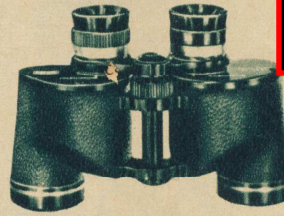

BUSHNELL TRIPLE-TESTED BINOCULARS are a gift any active, fun-loving person would use, treasure and appreciate for years to come. Everything about Bushnells, from SafetyVision optics to Featherlight handling, expresses quality and permanency — yet they're **moderately priced**, with 37 distinctive models ranging from **$9.95** to **$135.** Bushnells are backed by a 20-year guarantee and trial exchange privileges, of course. Take a first-hand look at our binocular gift selection, and ask for your **free** gift guide, "How to Select Binoculars."

MB