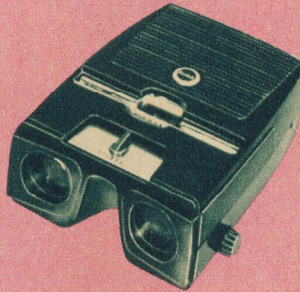

KODAK STEREO CAMERA is budget-priced, top-quality instrument. **LENSES:** matched f/3.5 Anaston. **SHUTTER:** Kodak Flash 200 Dual; 4 speed settings; M-F-X flash synchronization. Built-in spirit level in viewfinder; easy loading with automatic film take-up; quick rewind with fold-out crank; automatic or manual shutter settings; double-exposure prevention with provision for multiple exposures. **\$89.50.** Case, **\$10.25**

KODASLIDE STEREO VIEWERS. Two superb models. Kodaslide Stereo Viewer I is battery-operated, has focus and interocular adjustments. Kodaslide Stereo Viewer II operates on 110 volts, has color-corrected double-element lenses... focus, interocular, and brightness-control adjustments. Stereo Viewer I, **\$13.75;** Converter with rheostat, lamp, cord, **\$6.50;** Stereo Viewer II, **\$25.50**

STEREO REALIST cameras and viewers for exciting 3-D photography. Model 1041—matched f/3.5 lenses, centered viewfinder, split-image range-finder, from 1 to 1/150 sec., T&B, flash synch, **\$129.** Model 1042, with f/2.8 lenses, **\$159.** Model D-1041—camera, 2 viewers, flash and case, **\$184.50.** Model E-1041—camera, 2 electric viewers with one Rheostat, flash and case, **\$189.75.** Model D-1042—camera (f/2.8), 2 viewers, flash, case, **\$214.50.** Model E-1042, **\$219.75.** 25mm W.A. Lens for either camera, increases coverage 40%; coated, color-corrected. With case, **\$119.50**