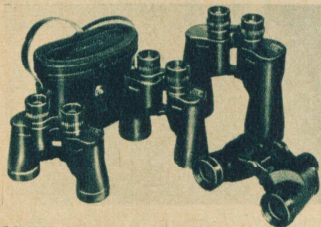

BINOCULARS AND TELESCOPES

CANON BINOCULARS feature the same fine craftsmanship which has established Canon as one of the world's leading manufacturers of quality optical equipment. Barrels are made of anti-corrosive light metal alloy, specially lubricated to resist heat and cold, and treated to prevent fungus. Eyecups permit better viewing for people wearing eye glasses. All models offer central focusing and are complete with cowhide case and strap. 6x30, **$59.50;** 8x30, **$69.50;** 7x35, **$74.50;** 7x50, **$89.50**