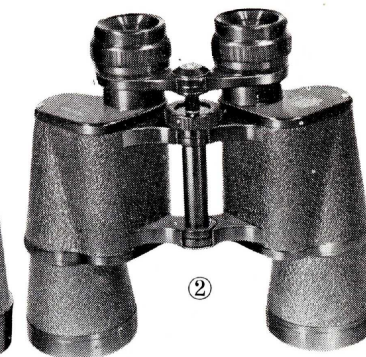

¥ 480.

\$ 1.34

¥ 230.

\$.64

①

②

③

⑤

BINOCULARS & OTHER OPTICAL GOODS

①

②

NIPPON KOGAKU

B & L type

	PRICE	
	LIST	NO TAX
① 7×50 mm Water-proof	¥ 19,900.	¥ 15,300.
		\$ 42.66
6×30 mm Water-proof	¥ 15,900.	¥ 12,300.
		\$ 34.29

MIKRON

7×50 mm Water-proof	¥ 17,800.	¥ 13,700.
		\$ 38.20
② 7×50 mm MGCF	¥ 18,600.	¥ 14,300.
		\$ 39.87
9×35 mm "A" MGCFWF	¥ 17,300.	¥ 13,400.
		\$ 37.36
③ 8×35 mm MGCF	¥ 15,900.	¥ 12,100.
		\$ 33.74
③ 7×35 mm MGCF	¥ 14,300.	¥ 11,000.
		\$ 30.67
④ 8×30 mm "A" MGCFWF	¥ 16,500.	¥ 12,700.
		\$ 35.41
6×30 mm MGCF	¥ 12,600.	¥ 9,700.
		\$ 27.05
⑤ 7×15 mm CF	¥ 8,300.	¥ 6,400.
		\$ 17.85
⑤ 5×15 mm CF	¥ 6,700.	¥ 5,100.
		\$ 14.22
⑥ 6×18 mm CF	¥ 15,200.	¥ 11,700.
		\$ 32.62