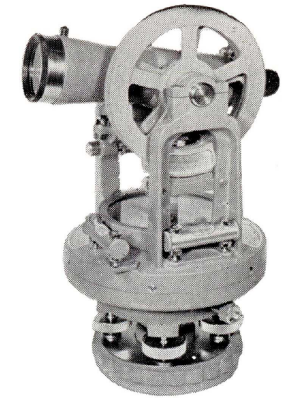

LEVELS

- NIPPON KOGAKU'S
"E 3" w/tripod ¥ 49,000.
\$ 136.61
NIPPON KOGAKU'S
"E 3" w/illuminator & tripod ¥ 70,000.
\$ 195.15
② TOKO Tilting Level w/tripod ¥ 53,000.
\$ 147.75

SEXTANTS

- Type I Telescope 4× & 12× ¥ 45,000.
\$ 125.45
Type II " " " ¥ 50,000.
w/illuminator \$ 139.39

OPHTHALMIC INSTRUMENTS

- ③ TOKYO KOGAKU'S Lens-o-meter
model I ±0~20D. ¥ 21,000.
\$ 58.54
④ NIPPON KOGAKU'S Lens-o-meter
±0~25D. ¥ 48,000.
\$ 133.82
"NEITZ" Retinoscope ¥ 6,200.
\$ 17.19

①

②

③

④