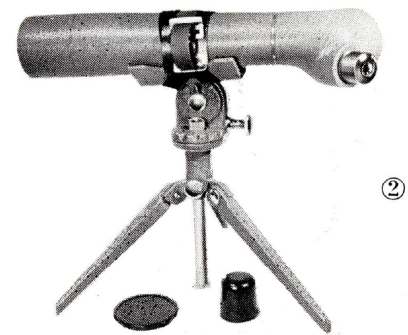

KOWA KOKI

JAPANESE FINEST & HIGHEST SCOPES
(NON-TAXABLE)

Spotting scopes

25× Straight type w/boss	¥ 14,100. \$ 39.31
(Can be screwed on camera-tripod)	
① 25× Straight type	¥ 13,700. \$ 38.20
Stand	¥ 3,900. \$ 10.87
② 25× Offset type	¥ 14,500. \$ 40.43
Stand	¥ 3,900. \$ 10.87
Extra oculars	
15×	¥ 2,700. \$ 7.53
40×	¥ 3,000. \$ 8.36
60×	¥ 3,500. \$ 9.76

Rifle scopes (Nitrogen gas filled)

③ 2.5× & 3×	¥ 7,500. \$ 20.91
④ 4×	¥ 8,500. \$ 23.70
④ 4× Post type	¥ 9,000. \$ 25.09
④ 4× Command Post	¥ 10,000. \$ 27.88
⑤ 6×	¥ 9,800. \$ 27.32
⑥ 8× with focus adjuster	¥ 10,900. \$ 30.39
⑦ 10× with focus adjuster	¥ 11,500. \$ 32.06
3×~9× Variable & Command Post	¥ 14,300. \$ 39.87
⑧ 30 cm Range Finder 4.5×	¥ 22,500. \$ 62.72