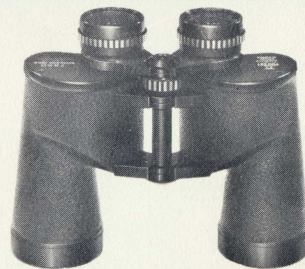

Precision prisms Manon

MB

Scientifically versatile Manon

Manon 7×50 BCF

- Large 50mm coated objective lenses for maximum brightness under extremely poor light situations
- Perfect for outdoors, day or night
- Bausch and Lomb type with rugged construction
- Other models available in 10 x 50

Manon 16×50 CF

- Super high power glasses for distant viewing bring up 1000 feet distant object to 62 feet
- Fully coated 50mm objective lenses assure bright image in all dim light conditions on land or sea
- Other models available in 7 x 50 and 10 x 50

• All Manon Binoculars are supplied with top quality leather case.

Manon Deluxe 7 × 35 BCF/W

- Extra wideangle 11 degree field of view
- Quality finish featherweight magnesium alloy body
- Functionally engineered for all-purpose use
- Elite quality range Bausch and Lomb type
- Durable cowhide leather case with attractive display gift box

Manon Deluxe 7 × 50 BCF/W

- Extra wideangle 10 degree field of view
- Rugged featherweight magnesium alloy body
- Top quality weather protected finish for all-occasion versatility
- Bausch and Lomb type with quality precision features
- Durable cowhide leather case with attractive display gift box