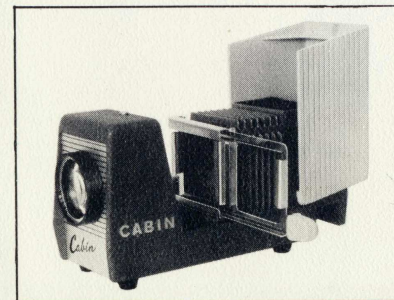

The Wondrous World of MANON Color... the ultimate in projection viewing

MB

Automatic Slide Projector **Manon Cabimat** Automatic 35

Supplied with remote controller, AC cord, one slide tray and vinyl cover.

- Remote control focusing and slide changing
- Two-way slide change system—push-button and remote control
- Automatic safety-stop feature
- 110~240V, 300W lamp and F:3.2 100 mm lens
- Elevation adjustment device and motor driven fan cooling system
- 36 5 x 5 cm (2 x 2") slides plastic magazine
- Exclusive Manon Cabimat accessories including Auto-Timer and Signalhead available as extras

Manon Cabin 35

- 110V, 100W lamp and F:2.5 75 mm lens
- Folding type 5 x 5 cm (2 x 2") slide projector
- Maximum screen magnification of 140 x 93 cm size
- Wide lens attachment for half-frame size slides
- Blower available as extra
- Includes slide carrier and carrying case