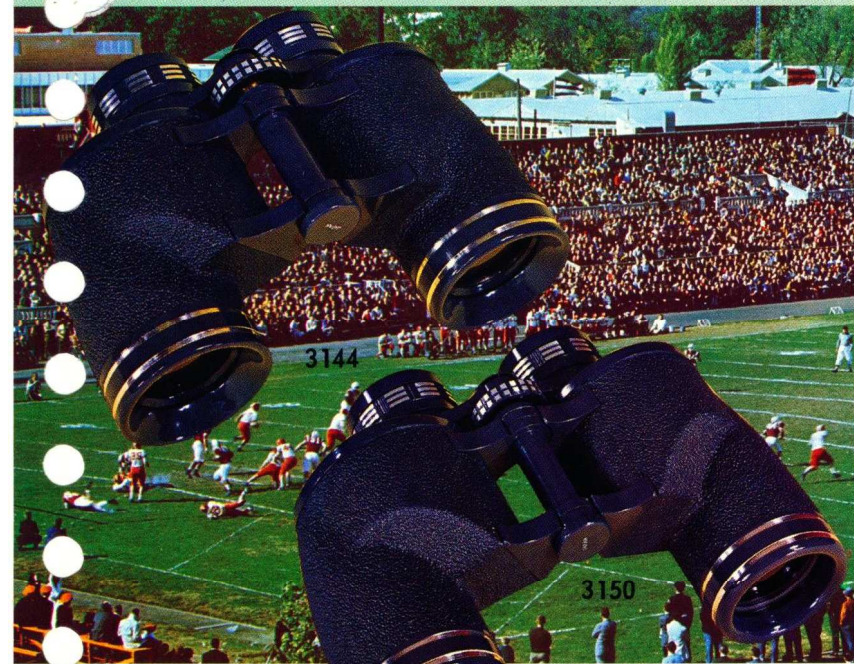

MB

All Around 7 x 35, 7 x 50

No. 3136: OPTIMA GENERAL 7 × 35
Center Focus. The all around choice as the best general use binocular. Ideal for the tourist, sports fan, traveler, hunter and indoor use. Full Seven Power magnification. Weighs only 23 ozs.

No. 3176: OPTIMA PRESTIGE 7 × 50
Center Focus. Built for marine and night use as well as dawn and dusk hunting and use under minimal light conditions. Seven Power magnification coupled to a large 50 mm (2") objective for excellent light gathering qualities. Weight: 34 ozs.

6 & 8 Power Models

No. 3164: OPTIMA SPORTSTER 6 × 30
Center Focus. Six Power magnification. The choice of the casual user. Equally suitable for spectator sports, touring and hunting. Weighs only 23 ozs.

No. 3184: OPTIMA HUNTER 8 × 30
Center Focus. Eight Power. A hunter's delight. 14% more magnification than a 7 × 35. Perfect clarity and color rendition over long distances, in open country, and in situations where detail is important. Net weight: 24 ozs.