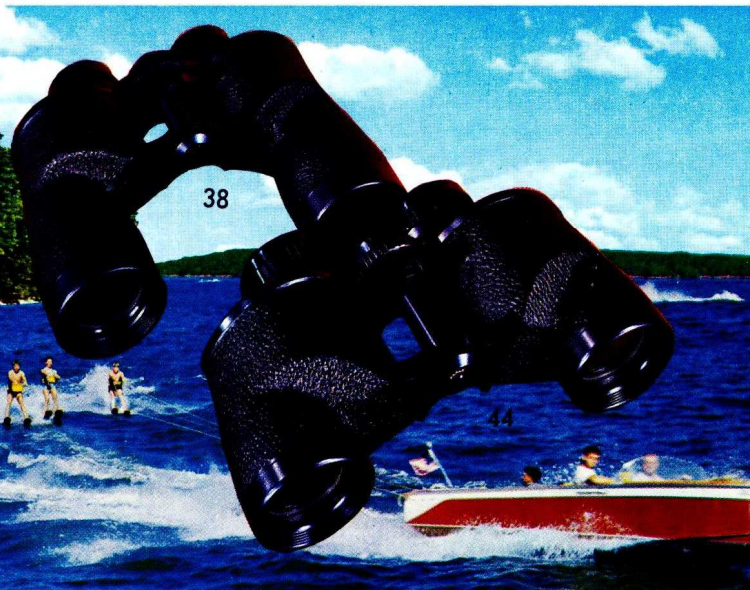

HORIZON

zoom

No. 70V, 7-12 × 40 Center Focus—Variable Power

Variable Power at your fingertips. Adjust the power control anywhere from 7 to 12 times magnification. Great performance when detail is important.

No. 702V, 7-12 × 40 Center Focus "ZOOM"

A coupled power selector allows you to "zoom" from 7× to 12× in a moment, and right back again. For all around use, this model cannot be surpassed.