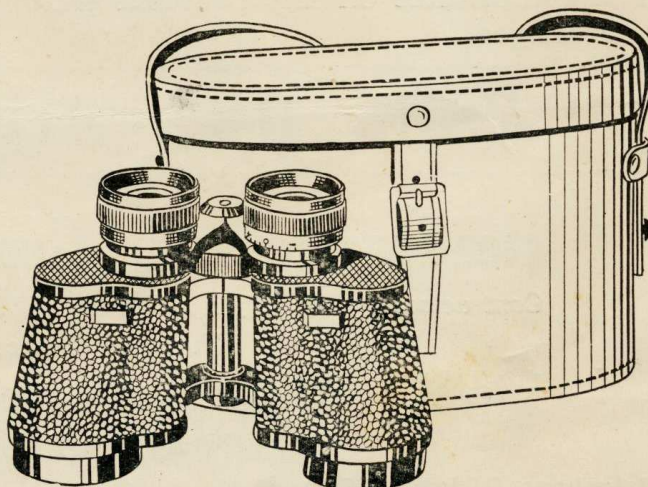

LIGHT WEIGHT WIDE-ANGLE

£18 18s.

Carriage 1/-

£3 Deposit 40/- Monthly

Magnification 8x. Diameter of object lens 40mm. Field of view at 1,000 yds. 115 yds. Diameter of ocular ring 3.5mm. Light gathering power 12.25