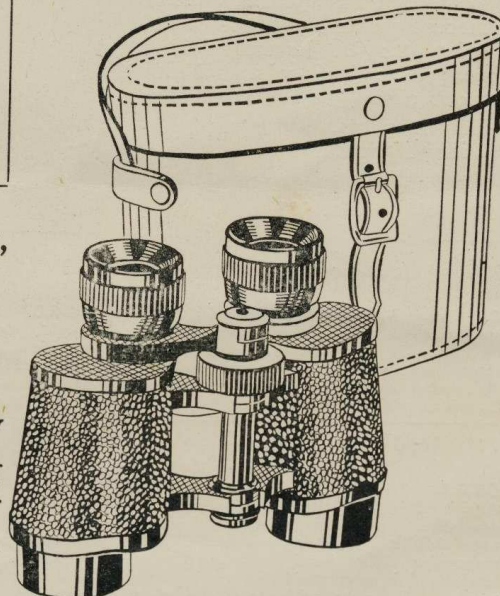

No. 205

12x40mm.