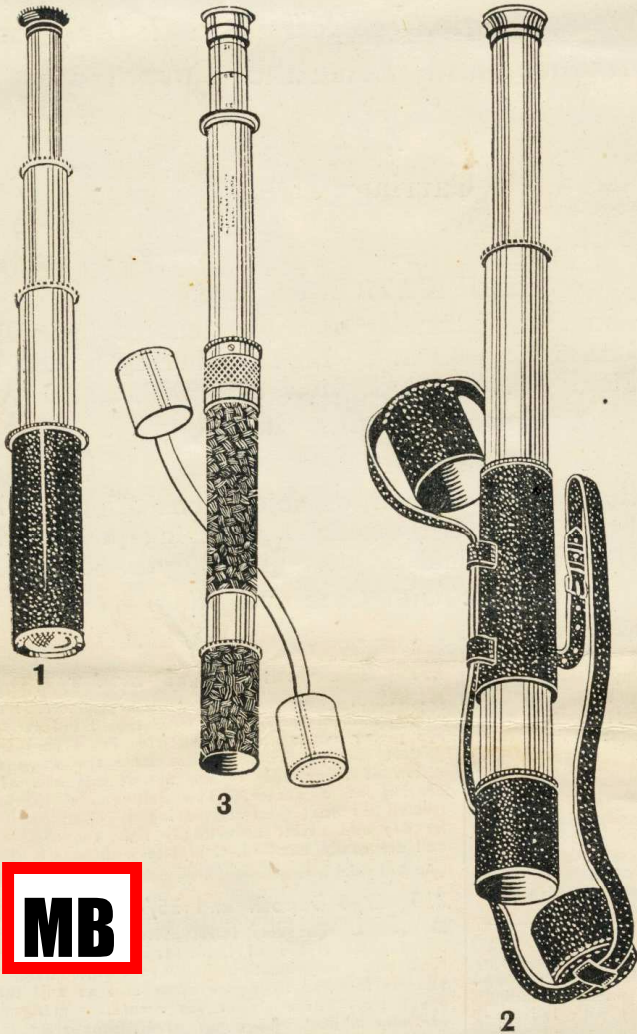

POWERFUL FOCUSSING TELESCOPES

No. 1 **£4 15s.**
15/- Deposit **10/- Monthly**

A splendid all round Telescope combining acromatic crystal clear lenses for Day and Night or misty weather; exceptionally good field of view; highest class British workmanship; guaranteed optically perfect. This Telescope is manufactured by a famous firm of scientific instrument makers. Brass drawn tubes, real leather bound. Size closed $6\frac{1}{2}$ ins. open 17 ins. Size of objective lens $1\frac{1}{2}$ ins. Power 15x.

Carriage, etc. 1/-

No. 2 **£8 17s. 6d.**
29/6 Deposit **17/6 Monthly**

This is a 2-draw model of exceedingly powerful magnification. Names of ships can be read 5 miles from shore; hand ground crystal clear acromatic lenses for day and night use, also picks out objects during misty weather. Large object lens giving absolute clarity and perfect definition. A good sound instrument made by a well-known British manufacturer of Scientific Instruments. Size of objective lens $1\frac{3}{8}$ ins. Power 20x. Size $10\frac{1}{2}$ ins. closed 31 ins. open. Covered solid English leather with sewn cap ends and shoulder sling complete. A telescope we can highly recommend.

Carriage, etc., 1/-

No. 3 **£10 17s. 6d.**
40/- Deposit **22/6 Monthly**

A 2-draw Ultra powerful special acromatic non-colourless and flawless hand ground lens, having synchronised compound magnification which supplements and increases the first and fourth lens. Brings objects many miles distant right up to you; the clarity and precision is a source of scientific perfection. Brown morrocan leather bound, with sewn cap ends and leather sling. Size $11\frac{1}{2}$ ins. closed $20\frac{1}{2}$ ins. open. Size of objective lens $1\frac{1}{4}$ ins. Power 25x.

Carriage, etc., 1/-

No. 256 **£31 10s.**
£5 10s. Deposit **£4 Monthly**

Genuine Artillery Observer Prismatic Telescope. Separate adjustable magnification of high magnitude. 25 mile range solid brass morocco leather bound, brand new, complete with tripod, in wooden case, diameter front object lens $3\frac{3}{4}$ ins.

Carriage, etc., 2/6

No. 257 **£21**
£3 Deposit **50/- Monthly**

Naval Gunnery Submarine Spotter Telescope, solid brass, overall length 3 ft. Diameter front object lens 3 ins. 20 mile range. Complete with tripod.

Carriage, etc., 5/-

No. 258 **£15 15s.**
45/- Deposit **40/- Monthly**

Artillery Observer Telescope, overall length 30 ins. Magnification 35x. Diameter front object lens $3\frac{1}{2}$ ins.

Carriage, etc., 2/6

No. 259 **£20**
£3 Deposit **50/- Monthly**

Superior Artillery 2 pull Spotter Telescope, metal solid hide bound with front leather protecting cap. Overall length 3 ft. 11 ins. Diameter front object lens $2\frac{3}{4}$ ins. 50x.

Carriage, etc., 2/6

No. 260 **£7 15s.**
25/- Deposit **10/- Monthly**

Genuine Royal Artillery Telescope. Good magnification. Overall length approx. 2 ft. 10 ins. Diameter front object lens $2\frac{3}{4}$ ins. Carriage 2/6

No. 261 **£85**
£15 Deposit **£10 Monthly**