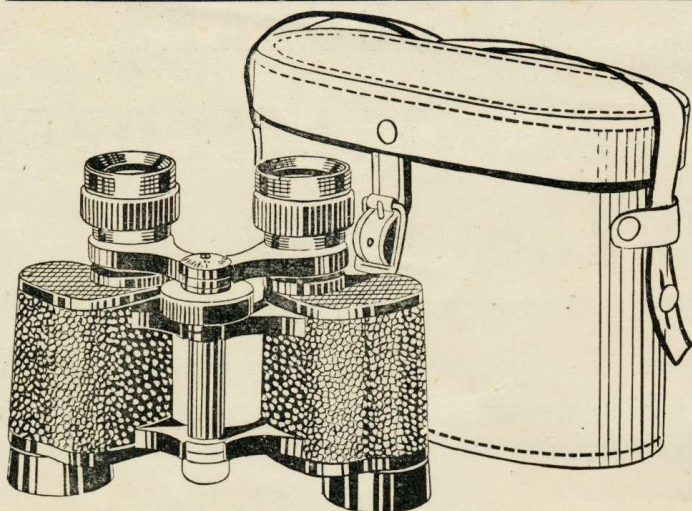

PRISMATIC BINOCULARS BY FAMOUS MAKERS