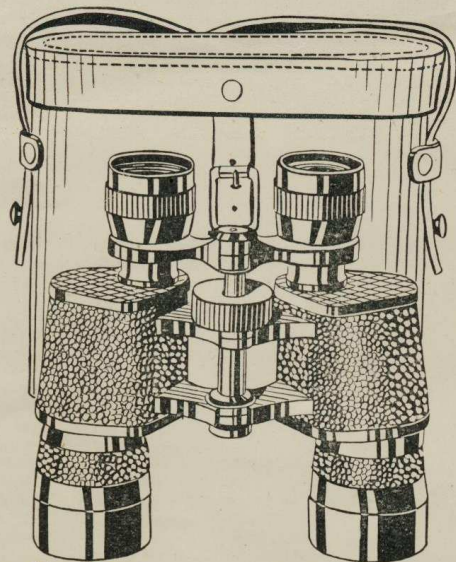

10x35mm.

The Quality of these Binoculars is unsurpassed

No. 204