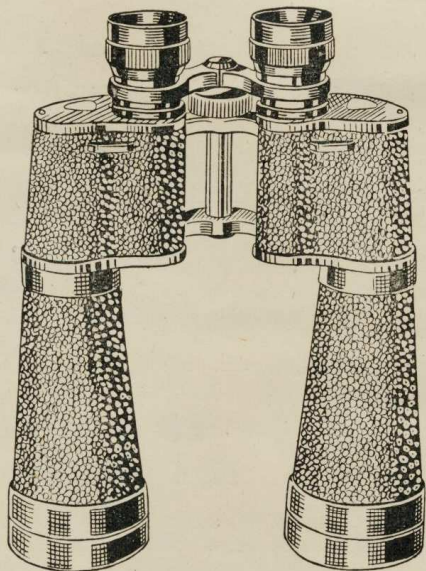

Prismatic Binoculars by Zeiss, Ross, Goerz, Busch, etc.

No. 210

Extra Wide Angle. Recommended for Long Distance and Scientific Purposes

MB

£31

Carriage 1/-

£7 Deposit

£3 Monthly

SPECIFICATION 15x52mm.

Magnification 15x. Diameter of object lens 52mm. Diameter of ocular ring 3.46mm. Light gathering power 12. Angular Field 4°5. Field of view at 1,000 yds. 80 yds.

Complete with Case and Sling

SPECIFICATION 20x52mm.

Magnification 20x. Diameter of object lens 52mm. Diameter of ocular ring 2.6mm. Light gathering power 6.76. Angular Field 3°4. Field of view at 1,000 yds. 60 yds.

Complete with Case and Sling

230 47/6 Deposit and 32/6 Monthly

£15.19.6. A powerful pair of French Glasses by Riviera. 10x35 magnification. An outstanding glass for holiday makers requiring a combined effect of high power and wide field of view, with quick centre focus combining an ultra Micrometer Eye Piece ensuring perfect clarity. Specially recommended for day or night use. We recommend this glass to the most fastidious as it is a perfect scientific instrument. Complete with case, sling and lanyard.

231 39/6 Deposit and 27/6 Monthly

£13.13.0. By Negretti & Zambra. These glasses are not mass-produced but individually manufactured, consequently they are mathematically true and perfectly poised having a wide field of vision with perfect clarity and very deep penetration. Bending bar for eye adjustment, centre screw focussing with Independent Eye Piece focussing. A popular 8x30 magnification. These glasses are assured to give you satisfaction. Complete with case and sling.

232 45/- Deposit and 30/- Monthly

£13.13.0. By Norvex. 8x30 Prismatic. This is the popular naval type Prismatic Binocular which enables you to pin-point objects at great distance. Amazing clarity and definition and used extensively for Day and Night. The angular bending bar has a bearing covering a wide field of view. Centre wheel focus with independent eye piece, assuring co-ordination of both eyes. Complete with case and sling.

233 35/- Deposit and 23/6 Monthly

£11.12.6. These glasses are 1949 model specially made for Ladies handbags, or Gents hip pockets. The size is only 4½ins. x 3ins. and needless to say of extremely light weight for field, marine, theatre or any holiday use. These amazingly small powerful Prismatic Binoculars actually have a 6x magnification 30mm. object lens. The brilliance of definition and clarity of the object is truly amazing for a Prismatic glass of this size, yet you have to buy the glass to prove its fine quality in comparison with a large type of prismatic. Complete in pouch case.

234 50/- Deposit and 38/6 Monthly

£15.15.0. By Barr & Stroud. A really fine pair of Prismatic Binoculars that are finely balanced, having an outstanding clarity of view, and large ocular lens. The Barr & Stroud quality assures you of every satisfaction and for all round purposes this 6x30 model with Independent Eye Piece Focus will assure you of much pleasure over many years. Complete with case and sling.