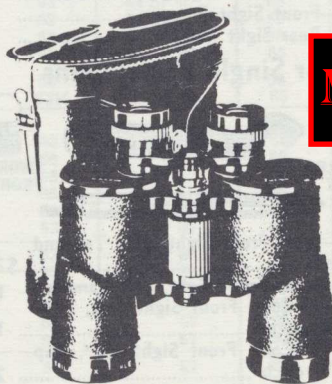

lined genuine pigskin case.

Price \$53.00*

MODEL 802 NEPTUNE MARK II 7x35

SPECIFICATIONS: Field of view 395 ft. at 1,000 yards; relative light efficiency 41.2; exit pupil 5mm; weight 17.9 oz.; case 14.2 oz.; height open 5.8"; height closed 5.4". Complete with plush-lined cowhide case:

Price \$97.50*

#789 SKIPPER 7X50 CENTER FOCUS

SPECIFICATIONS: Field of view 376 ft. at 1,000 yards; relative light efficiency 76.4; exit pupil 7.14mm; weight 35.5 oz.; case 14.8 oz.; height open 7.2"; height closed 7.0". Complete with plush-lined pigskin case.