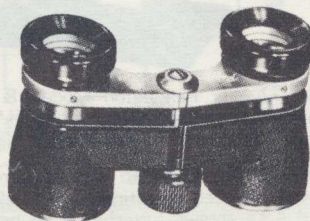

Price \$97.50*

#789 SKIPPER 7X50 CENTER FOCUS

SPECIFICATIONS: Field of view 376 ft. at 1,000 yards; relative light efficiency 76.4; exit pupil 7.14mm; weight 35.5 oz.; case 14.8 oz.; height open 7.2"; height closed 7.0". Complete with plush-lined pigskin case.

Price \$67.50*

MODEL 769 STADIUM SPORT GLASS

SPECIFICATIONS: Field of view 737 ft. at 1,000 yards; exit pupil 8.6mm; weight 6.9 oz.; case 1.7 oz.; height open 2.4"; height closed 2 1/8"

Complete with pigskin case. Price \$15.434