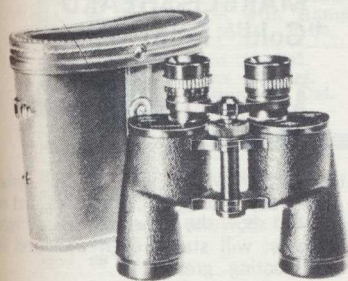

- Price: Model 250\$.....
- Price: Model 250T\$.....

BAUSCH & LOMB "BALSCOPE TWENTY"

The special methods developed to attain high quality and low cost of the Balscope have been used to make a "big brother" to the power telescope. This telescope is excellent for the hand gun target shooter (it fits standard pistol cases), bird students, inspection of structures and all long distance viewing. However, it will focus as close as 15 yards. Focusing is done by a single turn of the eyepiece. Body is die-cast aluminum, length 15 3/8", weight 22 ounces. All lenses are anti-reflection coated. The objective is 40mm and the field of view is 100 feet at 1000 yards. A tripod lug is built into body.

- Price: No. 61-41-12\$.....

SWIFT BINOCULARS

MODEL 704 SPORT KING 7x35

SPECIFICATIONS: Internally Ve-coted optics. Center focus. Field of view 578 feet at 1,000 yards. Relative light efficiency 37.5. Exit pupil 5mm. Weight 33 ozs., case 25 ozs. Height open 5 1/4", closed 4 7/8". Five lens ocular system. Complete with plush-lined pigskin case.

Price \$79.50*

MODEL 801 SARATOGA 8x40

SPECIFICATIONS: 8 diameters magnification. Objective lenses 60mm. Central focus. Field of view 367 feet at 1,000 yards. Relative light efficiency 37.5. Exit pupil 5mm. Weight without case 22.8 ozs., case 10.6 ozs. Height open 6", closed 5 1/2". Extra wide field and brilliant definition are made possible by the four lens ocular system. Internally coated lenses and prisms.

Price \$59.00*

MODEL 756 MINERVA 6x30 CENTER FOCUS

SPECIFICATIONS: Center focus. Field of view 393 feet at 1,000 yards. Relative light efficiency 37.5. Exit pupil 5mm. Weight 20.1 ozs., case 10.5 ozs. Height open 5.1", closed 4 1/2". Three lens ocular system. Comes complete with pigskin case with plush lining.