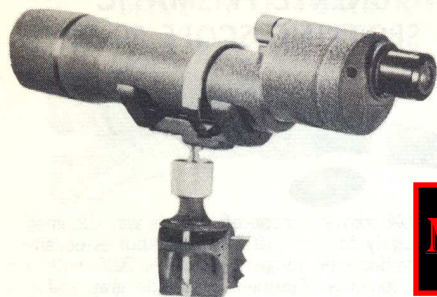

Gopher

SHOOTER'S SUPPLY
FARIBAULT • MINNESOTA

MB

CATALOG NO. 18
\$2.00

B & L BALSCOPE SR. OPTICAL ACCESSORIES

B & L BINOCULARS

MODEL 706 RANGER "ZOOM" TELESCOPE

Multi-lens optical system permits magnification from 6X to 18X. May be mounted on camera tripod. Complete with dust caps, luggage-quality case and carrying strap.
Price: No. 706.....\$22.95

SR. 60MM. BALSCOPE is available in choice of four powers, 15X, 20X, 30X or 60X.

You will see more and better with Bausch & Lomb BALSCOPE. It's the finest! Mechanically nothing has been spared to assure the user trouble free service and performance.

B & L BALSCOPE ZOOM 60 Variable 15X to 60X

The finest of quality instruments... the New BALSCOPE ZOOM 60. Simply by rotating the Focus Control Ring the "60" will focus from 10 yards to infinity. To change power, just rotate the Power Control Ring (no need to refocus). Your instant choice of power—from 15X to 60X. SPECIFICATIONS: Overall length, with caps 16 1/8". Overall width, 2 3/4". Overall height, 3 3/8". Weight, 48 ozs. Minimum focus, 24 ft. Built-in Tripod Mounting Pad.