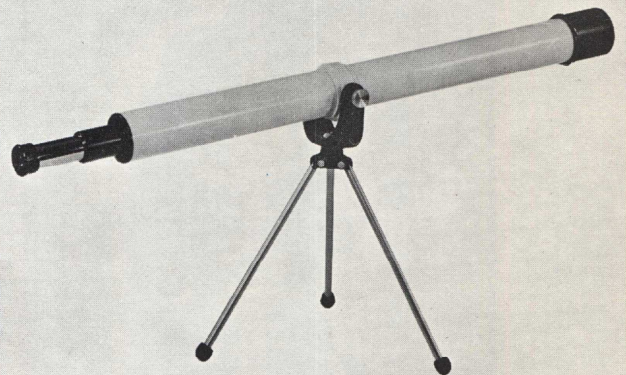

2X Barlow lens, which doubles the power of any eyepiece with which it is used. This extends the full range of the telescope from lowest power of 55X to 250X. STAR DIAGONAL PRISM for right angle viewing.

SUN LENS for solar observations.

ACCESSORY TRAY.

Sturdy wooden extension tripod with declination rod for vertical fine adjustment.

Complete in cardboard box.

4328

A VARIABLE-POWER TELESCOPE

yielding four different magnifications at different eyepiece settings: 15x, 30x, 45x, 60x. 60mm achromatic objective lens, coated. About 22" long, focal length 360mm. Rifle sight type guiding device. Supplied with wooden tripod 55½" high which collapses to 23" for carrying.

4319 - 15 x 30 x 45X

Popular type for general viewing, 40 mm objective lens, coated, variable power tube yielding three different magnifications: 15x - 30x and 45x, rack and pinion focusing, long tube viewfinder on metal table tripod, rubber tipped.