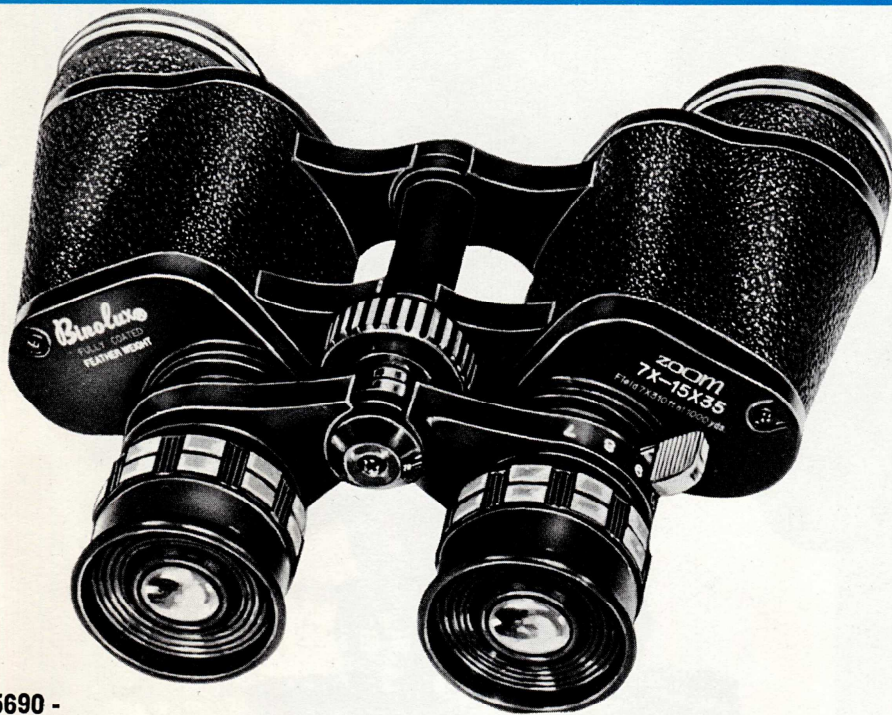

4091

5665 -

7 x 50 CF AT WA — All the brightness available is delivered in this beautiful American style extra wide angle. A full 11° field of view — 578 feet at 1000 yards. Fold down rubber eyecups, Chrome trim and ultra violet coating add to the beauty of this high quality binocular. Deluxe V shape carrying case. 38 ozs.

5665

4054 -

7 x 50 CF GT WA — A real great promotionally priced 7 x 50 wide angle. A full 10° field of view — 525 feet at 1000 yards. Chrome trimmed eyepieces and center wheel. Perfect for the yachtsman. Complete with hard black carrying case. 34 ozs.

4054

MB

ZOOM MODELS

MB

5699 -

7.5X-15 x 40 Zoom — Biggest and best of the zooms. Like owning nine binoculars in one. Powers range from 7.5X to 15X. The big 40mm objective lens allows more light in producing a brighter picture. Retractable eyecups. Tripod adapter. Chrome trim. Deluxe hard carrying case. 37 ozs.