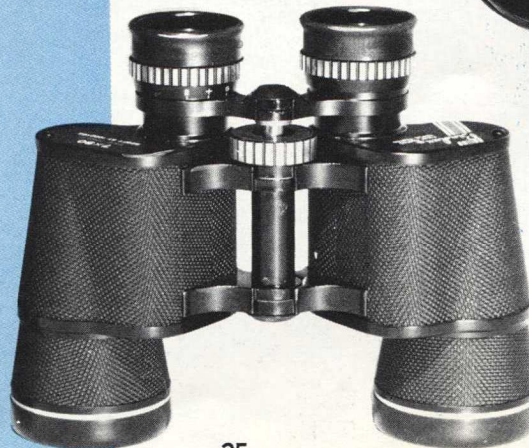

4119

4091 -

8 x 40 CF AT WA — Power and brightness are apparent when you look through this high quality wide angle. One piece American style construction chrome trimming, rubber eyecups. Extra wide field of view — 499 feet at 1000 yards. Deluxe V shape carrying case. 32 ozs.

4091

5665 -

7 x 50 CF AT WA — All the brightness available is delivered in this beautiful American style extra wide angle. A full 11° field of view — 578 feet at 1000 yards. Fold down rubber eyecups, Chrome trim and ultra violet coating add to the beauty of this high quality binocular. Deluxe V shape carrying case. 38 ozs.

5665

4054 -

7 x 50 CF GT WA — A real great promotionally priced 7 x 50 wide angle. A full 10° field of view — 525 feet at 1000 yards. Chrome trimmed eyepieces and center wheel. Perfect for the yachtsman. Complete with hard black carrying case. 34 ozs.

4054

MB

ZOOM MODELS

MB

5699 -

7.5X-15 x 40 Zoom — Biggest and best of the zooms. Like owning nine binoculars in one. Powers range from 7.5X to 15X. The big 40mm objective lens allows more light in producing a brighter picture. Retractable eyecups. Tripod adapter. Chrome trim. Deluxe hard carrying case. 37 ozs.