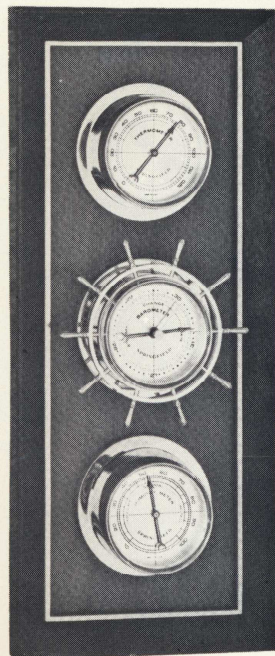

New

#902

**PENDANT
BAROMETER
THERMO & HYGROMETER**
Walnut finished
silvered dials
DIAL: 2 1/2"
FRAME: 20"

Hangs VERTICAL or HORIZONTAL

New

#4202

**PENDANT
BAROMETER
THERMO & HYGROMETER**
Walnut finished
silvered dials
DIAL: 2 1/2"
FRAME 17"