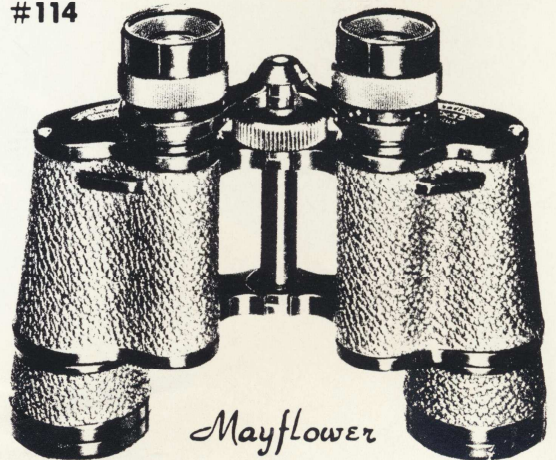

MB

CATALOG
1975-6

MAYFLOWER BINOCULARS

#104

Mayflower

8×30 ZCF
Field at 1000 yds: 394 ft
COATED

#50

BINO-MOUNT
Will attach to any Tripod to hold Binocular stationary.

#114

Mayflower

7×35 ZCF
Field at 1000 yds: 367 ft
COATED

#128

Mayflower

8×40 ZCF
Field at 1000 yds: 364 ft
COATED

MAYFLOWER BINOCULARS

#110