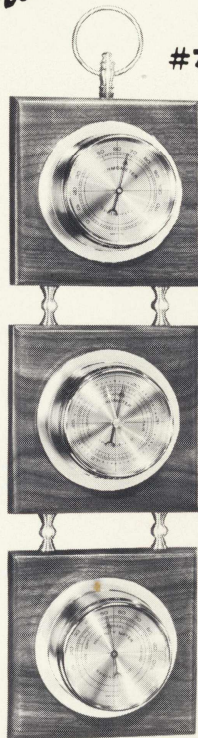

**PENDANT
BAROMETER
THERMO & HYGROMETER**
Walnut
silvered dials
DIAL: 2 1/2"
FRAME: 18 1/2"