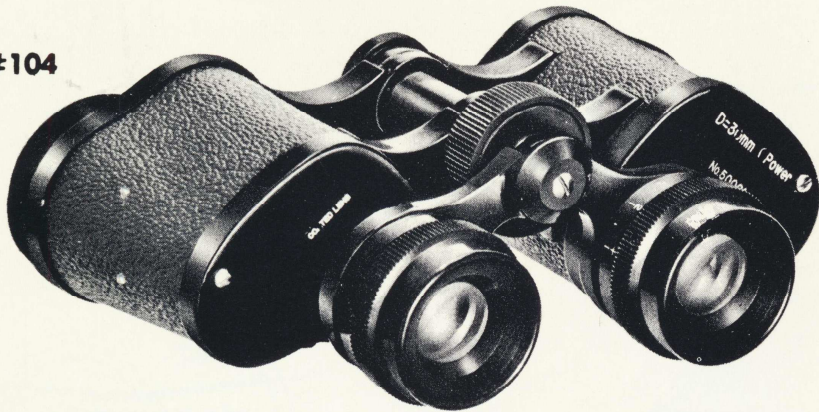

MB

CATALOG
1975-6

MAYFLOWER BINOCULARS

#104

Mayflower

8×30 ZCF
Field at 1000 yds: 394 ft
COATED

#50

BINO-MOUNT
Will attach to any Tripod to hold Binocular stationary.