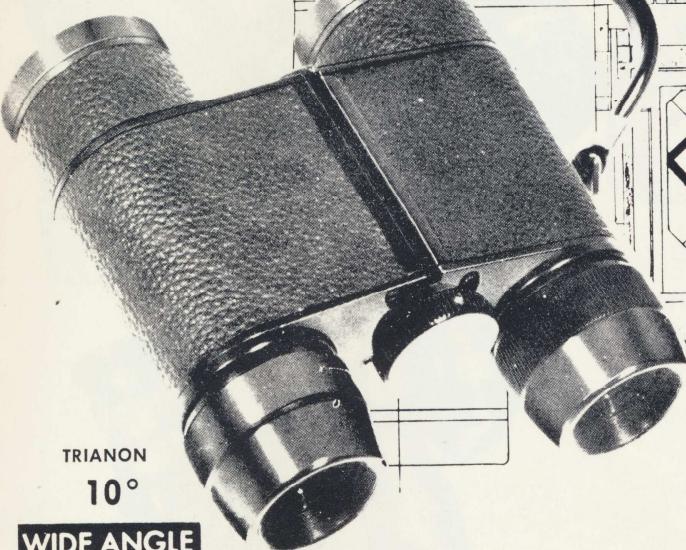

The Trianon

ROOF PRISM BINOCULARS

A high precision Binocular of superior optical quality!

- ROOF PRISMS — transmit unusually sharp, clear, bright image
- RETRACTABLE EYEPIECES — use with or without spectacles
- LIGHTWEIGHT
- CUSTOM STYLING
- CUSTOM DeLUXE Carrying Case
- COMPACT SIZE, sleek streamlined body

An outstanding accomplishment in modern BINOCULAR DESIGN!
Rarely has a fresh new exciting idea improved optical design as much as in the case of COLONIAL'S TRIANON Binocular.

It is a radical change from conventional binoculars. — An ingenious prism cluster of three prisms transmits an unusually sharp, clear, bright image to a five lens eyepiece.

All componest in a small, sleek, lightweight body.

300