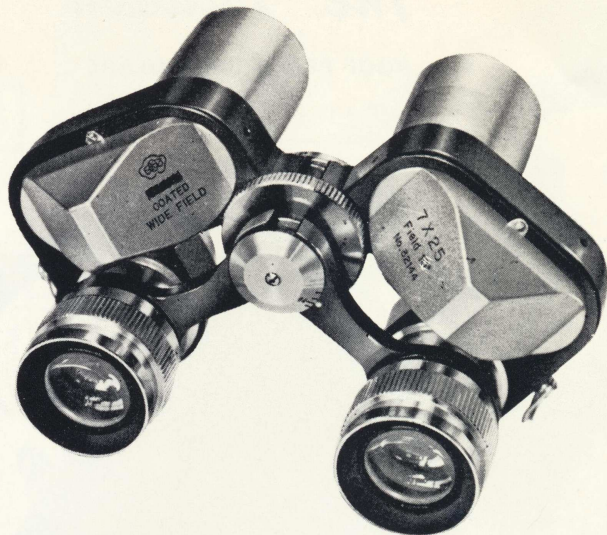

MONOCULAR

Field at 1000 yds: 394 ft
COATED

All items furnished with CASES

MINIATURE BINOCULARS

#505 10°

EXTRA WIDE ANGLE

7×25 CFW

COATED — Center Focus
Field at 1000 yds: 525 ft
Size: 4½ x 2¼"