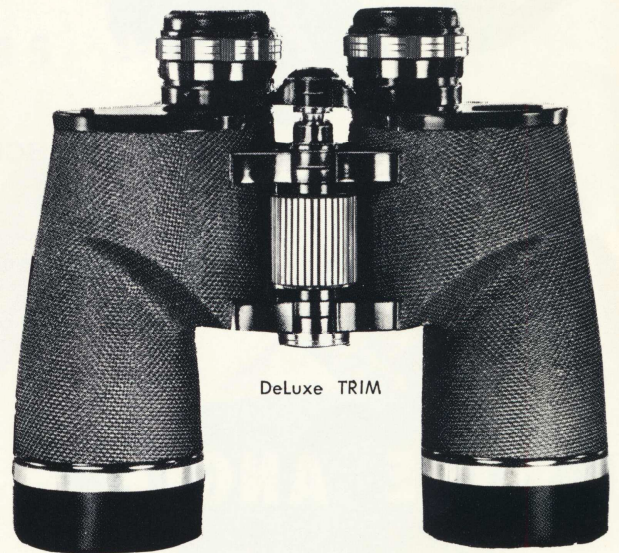

DeLuxe TRIM

#1009 Field at 1000 yds: 525 ft

#1020 Field at 1000 yds: 420 ft

COATED

#108

10°

WIDE ANGLE

8×40 BCFW10°