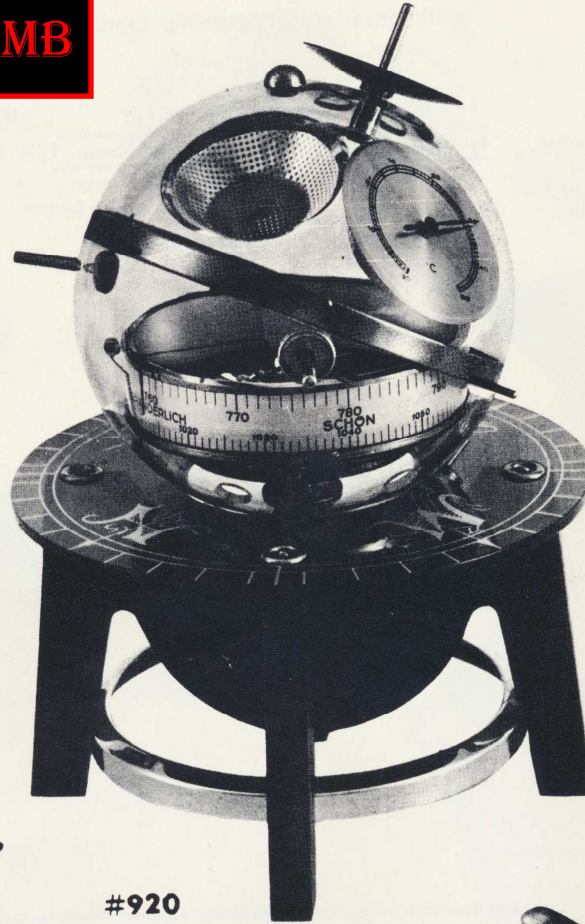

PREPARED SLIDES

#60

#62 TRANSFORMER

12 Prepared slides in box

Colonial BAROMETERS

PRECISION WEATHER INSTRUMENTS

New

#3202
SHIP WHEEL BAROMETER
 brass finished - 10 spokes
 for desk or wall
 DIAL: 2 1/2", FRAME: 5"