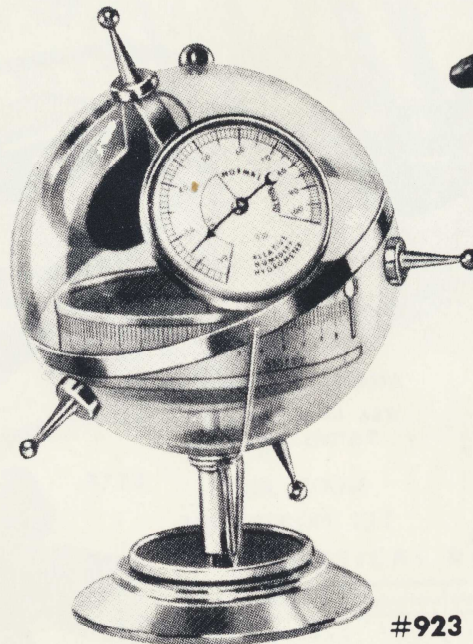

#915
SHIP WHEEL BAROMETER
 Walnut frame
 brass base
 DIAL: 2 1/2"
 FRAME: 6 1/4"

#914
SHIP WHEEL BAROMETER
 Oak frame w. 8 spokes.
 DIAL: 5 1/4" FRAME: 17"

New

#905
BAROMETER
 A large wall Barometer in all brass
 DIAL: 5 1/4" Frame: 5 1/4"