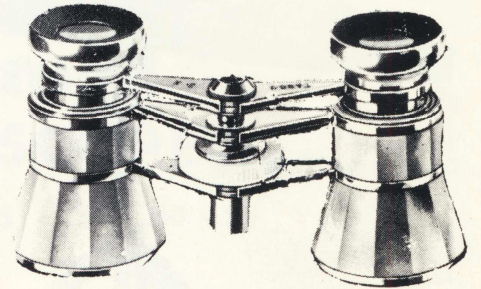

All items furnished with CASES

Opera & Sport Glasses

Coated Optics

#614

3x *Mayflower*
OPERA GLASS — Pearl Trim
with CENTER BREAK

#620

3x *Mayflower*
PEARL OPERA GLASS
White w. Gold CENTER BREAK

#618