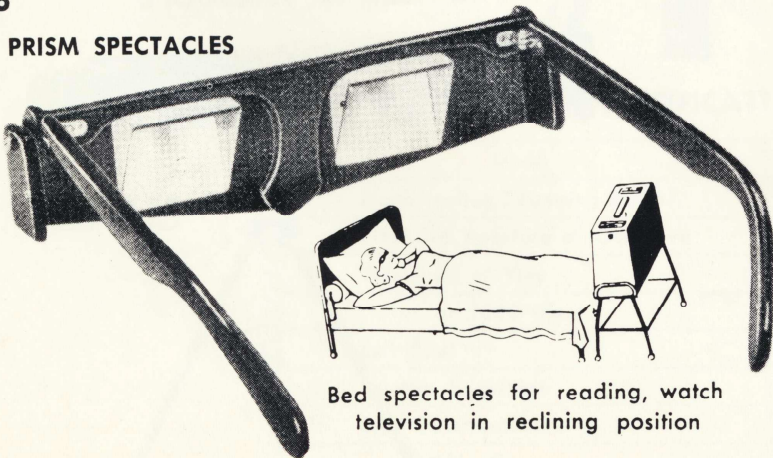

3x *Mayflower*
OPERA GLASS — Gold Trim
with CENTER BREAK

#626

TV PRISM SPECTACLES

Bed spectacles for reading, watch television in reclining position

#624

Mayflower
2.8x SPORTOCULAR
Spectacle Sport Glass

All items with CASES, BUT #624