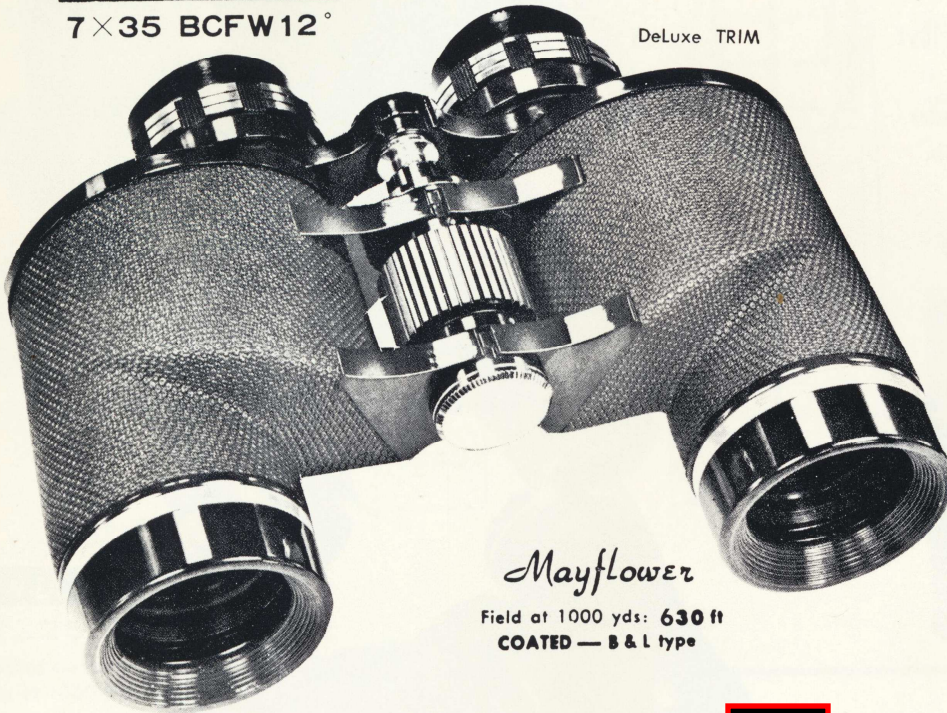

Mayflower

7-15×35 BCF

COATED — B & L type
Field at 7x: 330ft

MAYFLOWER *Custom* BINOCULARS

#117

12°

EXTRA WIDE ANGLE

7×35 BCFW12°