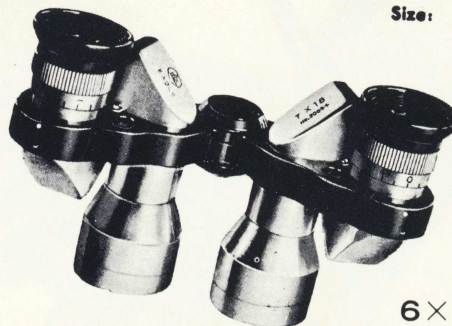

#501

6×15 IF

COATED — Individual Focus
Field at 1000 yds: 370ft
Size: 3¼ x 2"

All items furnished with CASES