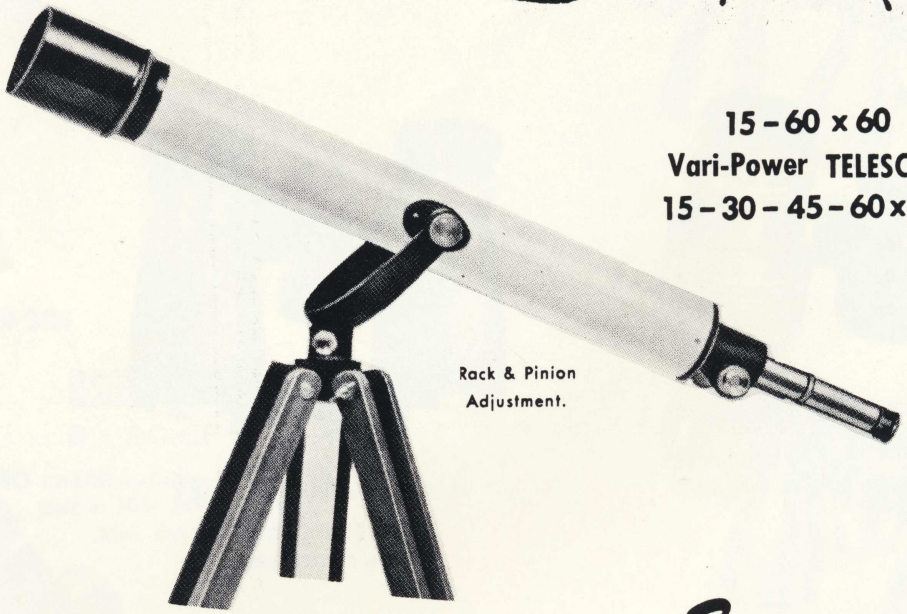

Zoom
SPOTTING SCOPE
15-50 x 60 prismatic

OBSERVATION
TELESCOPES

#830

Will attach to
 Camera Tripod

LOW TRIPOD

MB

#806

15-60 x 60
Vari-Power TELESCOPE
15-30-45-60x 60

Rack & Pinion
 Adjustment.

TRIPOD extends to 5 ft.

#805

Zoom
8-25 x 30 TELESCOPE

Will attach to
 Camera Tripod

SWIVEL TRIPOD

Zoom

#807