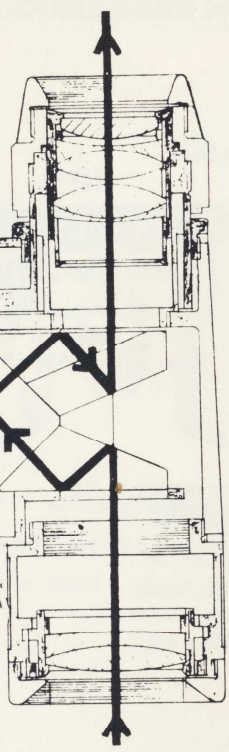

The Trianon

ROOF PRISM BINOCULARS

A high precision Binocular of superior optical quality!

- ROOF PRISMS — transmit unusually sharp, clear, bright image
- RETRACTABLE EYEPIECES — use with or without spectacles
- LIGHTWEIGHT
- CUSTOM STYLING
- CUSTOM DeLUXE Carrying Case
- COMPACT SIZE, sleek streamlined body

An outstanding accomplishment in modern BINOCULAR DESIGN!
Rarely has a fresh new exciting idea improved optical design as much as in the case of COLONIAL'S TRIANON Binocular.

It is a radical change from conventional binoculars. — An ingenious prism cluster of three prisms transmits an unusually sharp, clear, bright image to a five lens eyepiece.

All componest in a small, sleek, lightweight body.

300