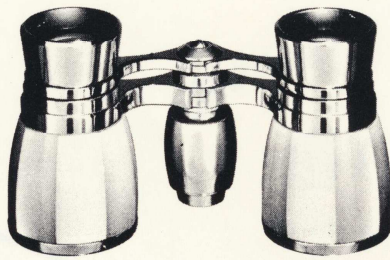

All items furnished with CASES

Opera & Sport Glasses

Coated Optics

#614

3x *Mayflower*
OPERA GLASS — Pearl Trim
with CENTER BREAK

#620

3x *Mayflower*
PEARL OPERA GLASS
White w. Gold CENTER BREAK

#618