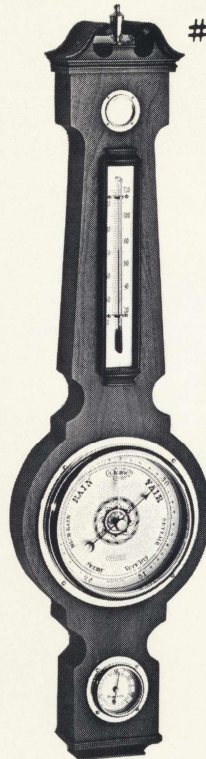

Hangs VERTICAL or HORIZONTAL

New

#702

**PENDANT
BAROMETER
THERMO & HYGROMETER**
Walnut
silvered dials
DIAL: 2 1/2"
FRAME: 18 1/2"

New

#2202

**PENDANT
BAROMETER
THERMO & HYGROMETER**
Mahogany
silvered dial
DIAL: 5"
FRAME: 24"