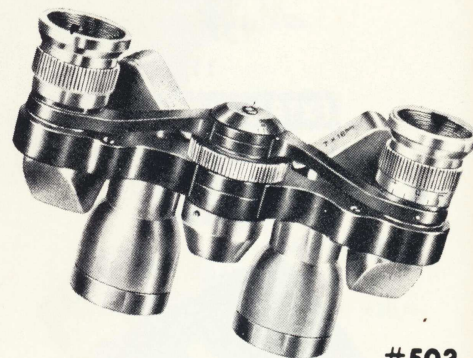

#503

7×18 CF

COATED — Center Focus
Field at 1000 yds: 340ft
Size: 3¼ x 2½"

#514

9.5°

WIDE ANGLE

7×21 CFW

COATED — Center Focus
Field at 1000 yds: 500 ft
Size: 5 x 3½"