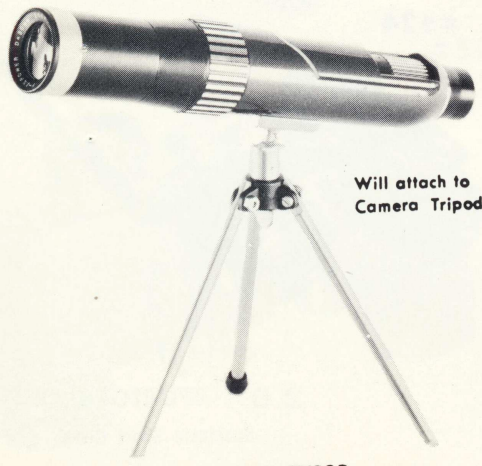

Zoom
SPOTTING SCOPE
15-50 x 60 prismatic

OBSERVATION
TELESCOPES

#830

Will attach to
 Camera Tripod

LOW TRIPOD

MB

#806

15-60 x 60
Vari-Power TELESCOPE
15-30-45-60x 60

Rack & Pinion
 Adjustment.

TRIPOD extends to 5 ft.

#805

Zoom
8-25 x 30 TELESCOPE

Will attach to
 Camera Tripod

SWIVEL TRIPOD

Zoom

#807