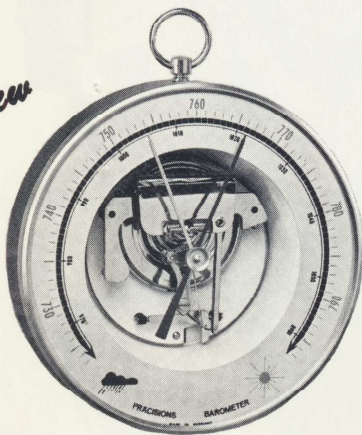

#905
BAROMETER
A large wall Barometer in all brass
DIAL: 5 1/4" Frame: 5 1/4"