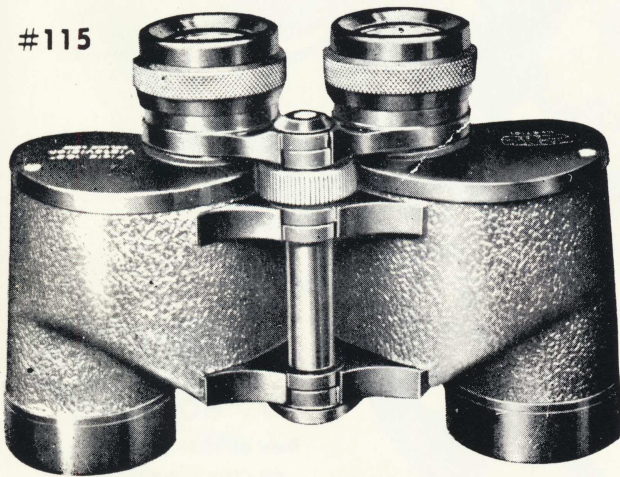

MAYFLOWER BINOCULARS *Wide Angle*

10°

WIDE ANGLE

7×35 BCFW10°

#115