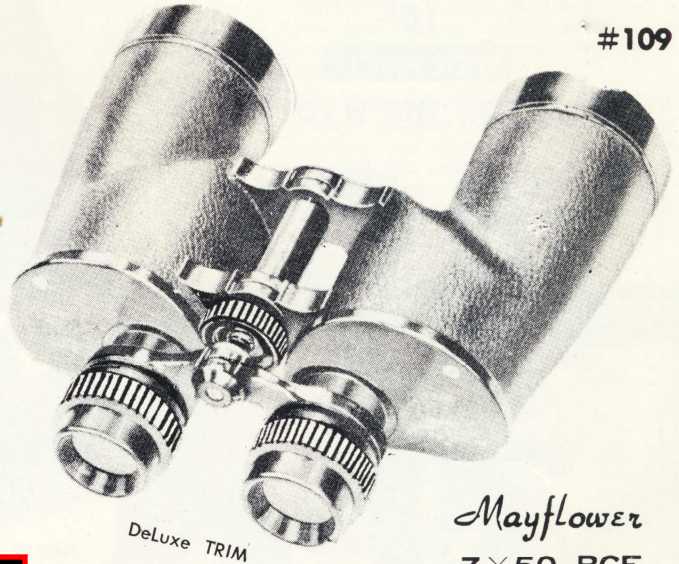

#109

Mayflower

7×50 BCF

Field at 1000 yds: 375 ft
COATED — B & L type

Mayflower

10×50 ZCF

#120