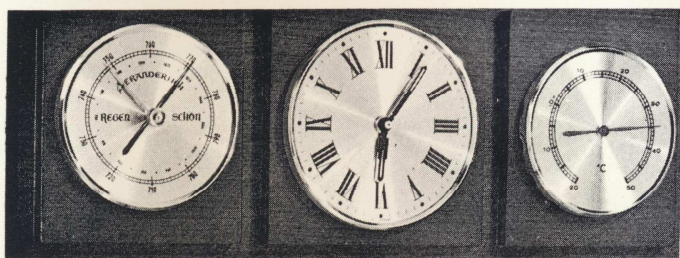

Clock - Barometer - Thermometer
CLOCK 3 1/2" BAROMETER: 3 1/4", THERMOMETER: 3 1/4"
Three instruments with satin finished silvered dials
Walnut panel 13 3/4" x 5 1/4" for wall or desk
(Clock is battery-powered)

#931