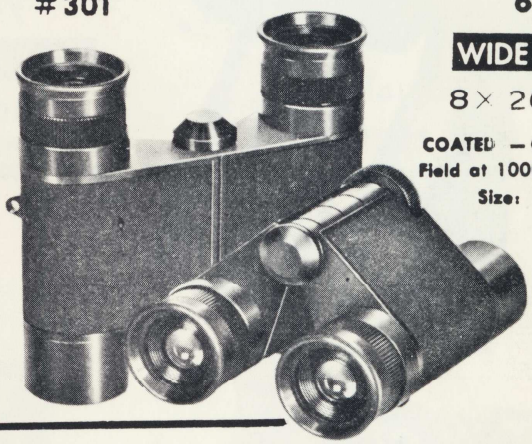

All componest in a small, sleek, lightweight body.

300

TRIANON
10°

WIDE ANGLE

7×25 CFW

COATED — Center Focus
Field at 1000 yds: 525 ft
Size: 5 x 4

301

TRIANON
6.5°