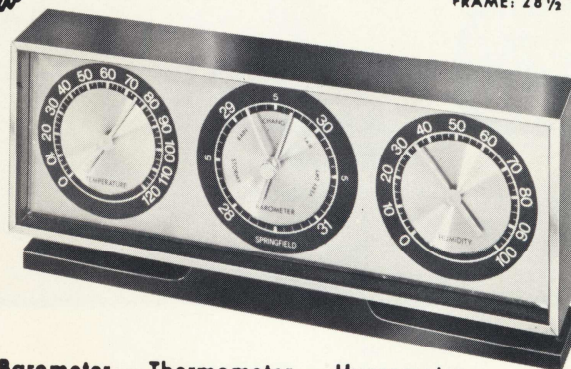

New

#4902

Barometer - Thermometer - Hygrometer
BAROMETER: 2 1/2", THERMO & HYGROMETER: 2 1/2"
Three instruments on satin brass finished panel
9 1/4" x 4 1/4" - for desk

#932