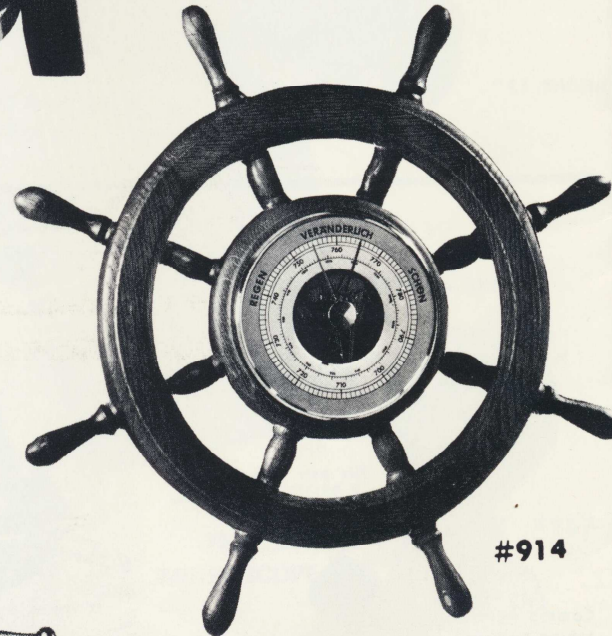

#914
SHIP WHEEL BAROMETER
Oak frame w. 8 spokes.
DIAL: 5 1/4" FRAME: 17"

New