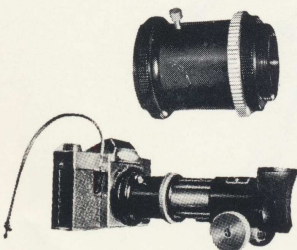

FILTERS
#80 Y for { 814
815
816

Sun for { 813
820
824

#81 Y for { 814
815
816

#81 T for { 813
820
824

#82 CAMERA ADAPTER