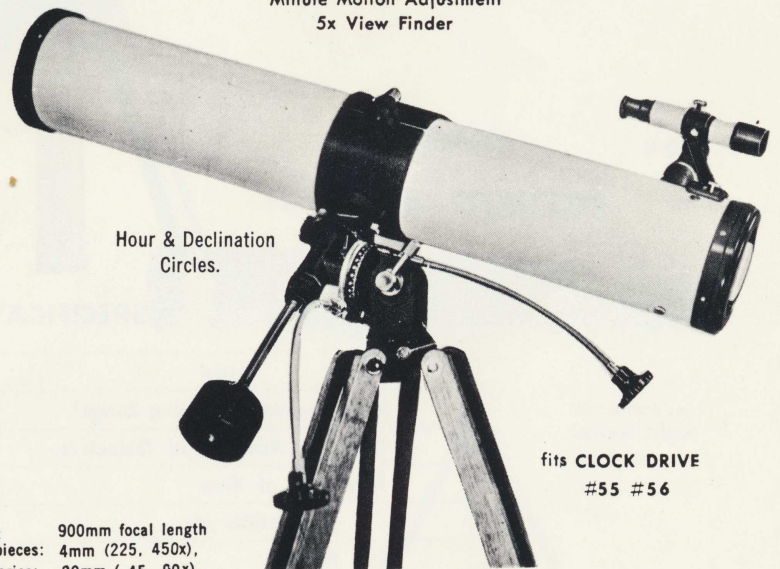

#824

4 ½" REFLECTOR 450x

45 - 90 x
225 - 450x

2x BARLOW LENS
EQUATORIAL MOUNT
Minute Motion Adjustment
5x View Finder

fits CLOCK DRIVE
#55 #56

Hour & Declination
Circles.

Sturdy TRIPOD extends to 5 ft.

Mirror: 900mm focal length
2 Eyepieces: 4mm (225, 450x),
20mm (45, 90x)
Accessories: Diagonal Prism, Erecting Prism
Barlow L, Sun Filter
View Finder,
2 Slow Motion Controls.