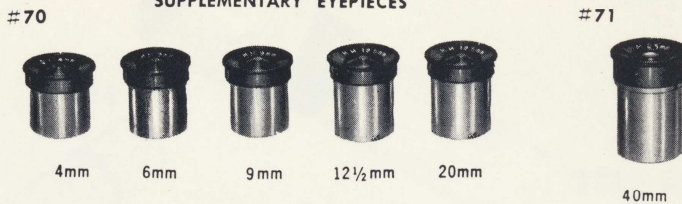

#73 ERECTING PRISM

ACCESSORIES FOR ASTRONOMICAL TELESCOPES

SUPPLEMENTARY EYEPIECES