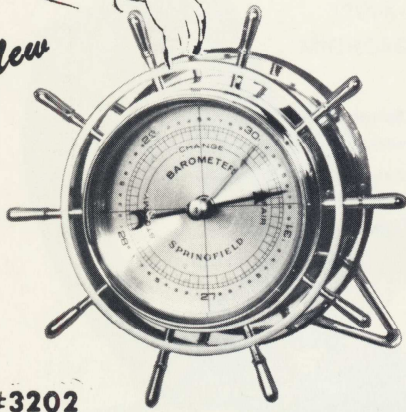

PREPARED SLIDES

#60

#62 TRANSFORMER

12 Prepared slides in box

Colonial BAROMETERS

PRECISION WEATHER INSTRUMENTS

New

#3202
SHIP WHEEL BAROMETER
 brass finished - 10 spokes
 for desk or wall
 DIAL: 2 1/2", FRAME: 5"