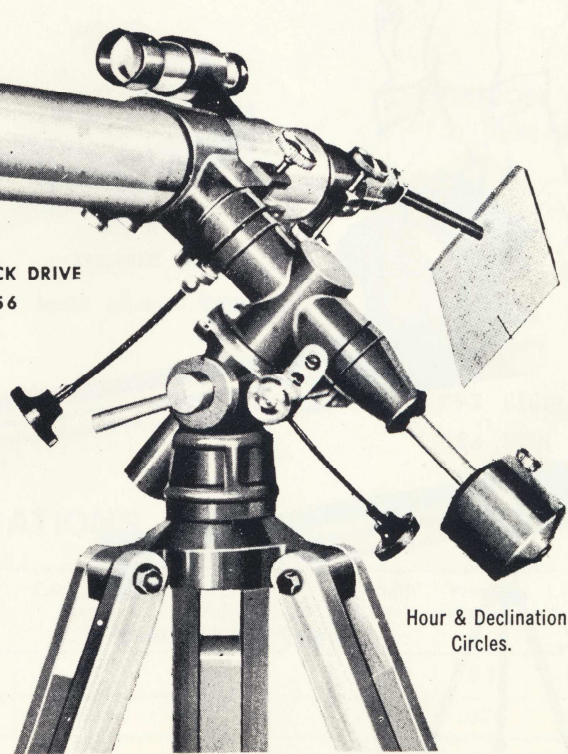

Hour & Declination
Circles.

EXTRA Sturdy TRIPOD extends to 5 ft.
with Setting Ridges