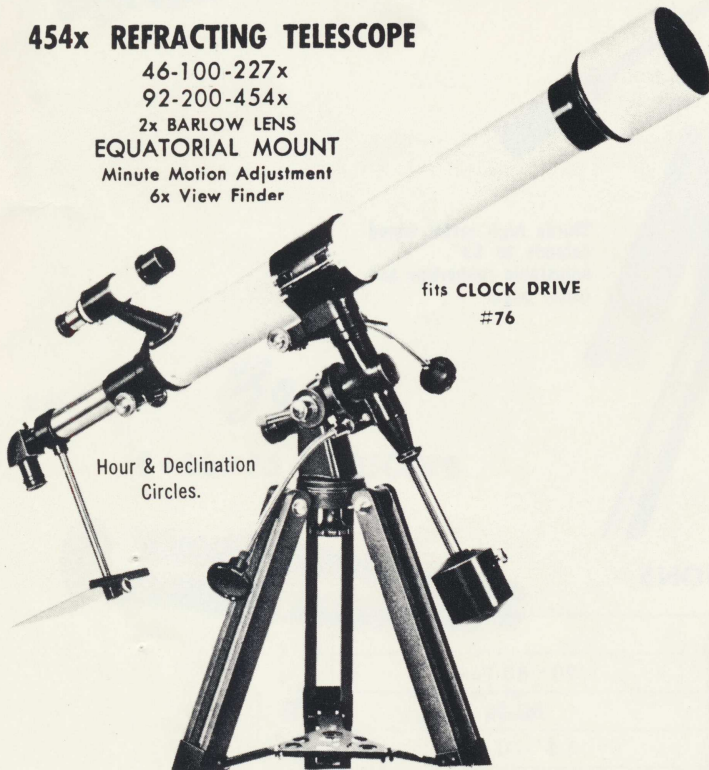

fits CLOCK DRIVE
#76

Hour & Declination
Circles.

Sturdy TRIPOD extends to 5 ft.

Objective L: 60mm dia., 910mm focal length
3 Eyepieces: 4mm (227, 454x), 9mm (100x, 200x)
20mm (46, 92x)

Accessories: Diagonal Prism, Erecting Prism
Barlow L, View Finder, Sun Filter
Sun Project. Screen, Wooden Box
2 Slow Motion Controls.