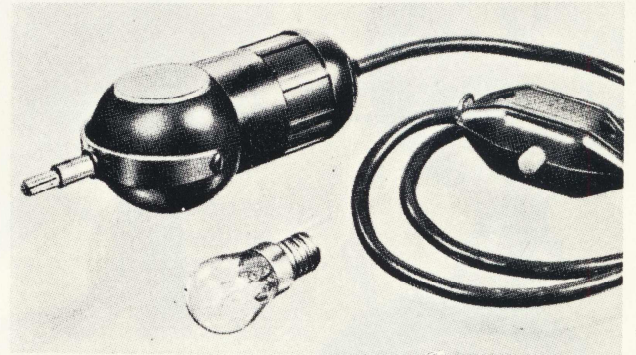

#66 ATTACHABLE SUB-STAGE LIGHT
(not furnished)