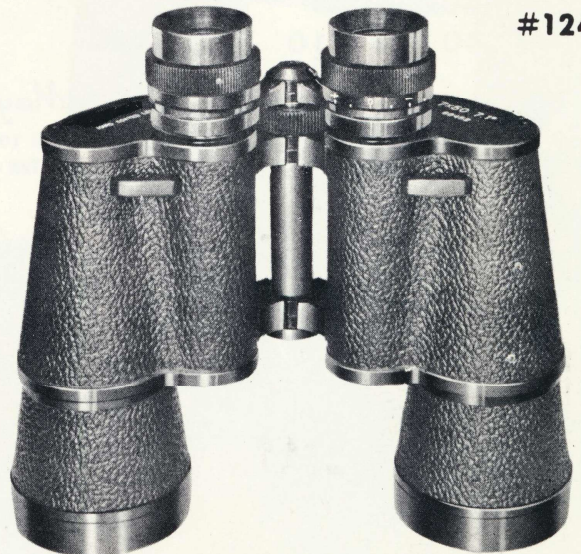

10×50 ZCF

#120

Field at 1000 yds: 340 ft
COATED

Mayflower

20×50 ZCF

#124

Field at 1000 yds: 157 ft
COATED

All items furnished with CASES