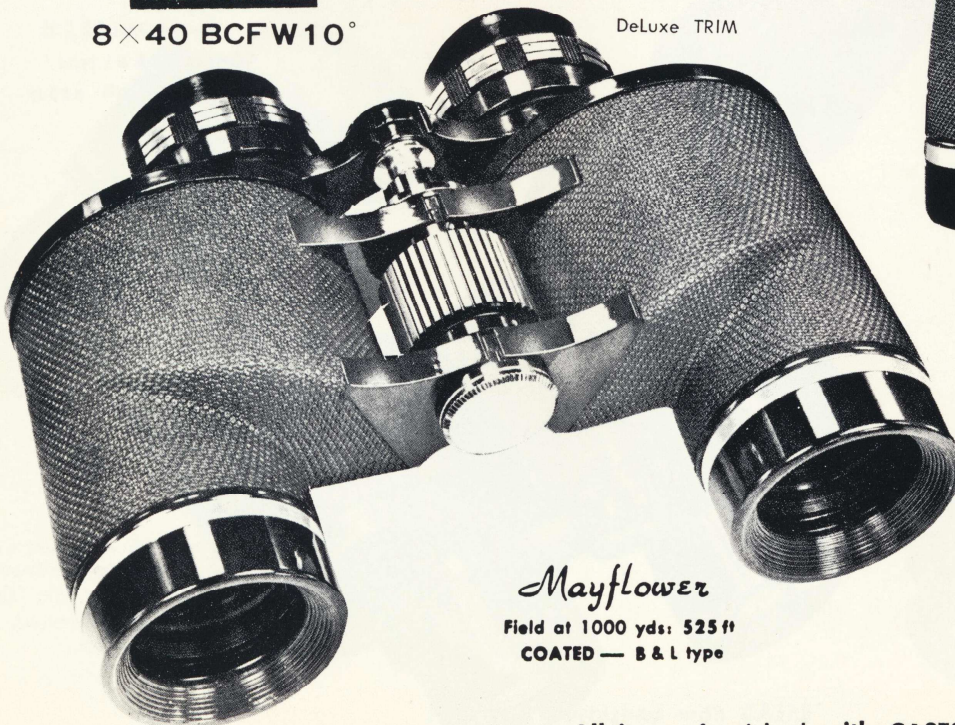

DeLuxe TRIM

Mayflower

Field at 1000 yds: 525 ft
COATED — B & L type

All items furnished with CASES