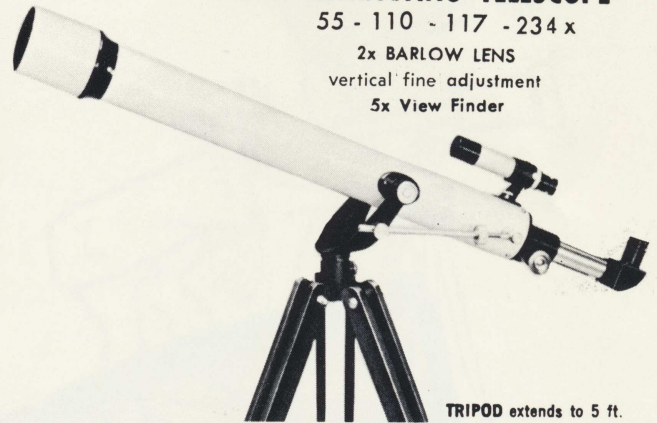

#813

234x REFRACTING TELESCOPE

55 - 110 - 117 - 234 x
2x BARLOW LENS
vertical fine adjustment
5x View Finder

TRIPOD extends to 5 ft.

Objective L: 60mm dia., 700mm focal length
2 Eyepieces: 6mm (117x) 12½ mm (55x)
Accessories: Diagonal Prism, Erecting L.
Barlow L View Finder, Sun Filter.

#815

454x REFRACTING TELESCOPE

46-100-227x
92-200-454x
2x BARLOW LENS
EQUATORIAL MOUNT
Minute Motion Adjustment
6x View Finder