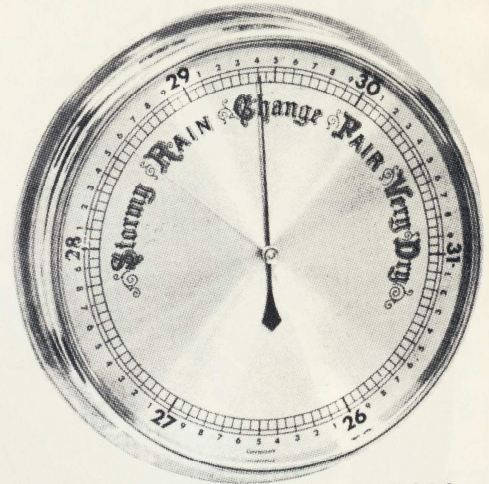

#906
BAROMETER
A large wall Barometer in all brass
DIAL: 8 1/2", Frame: 10"