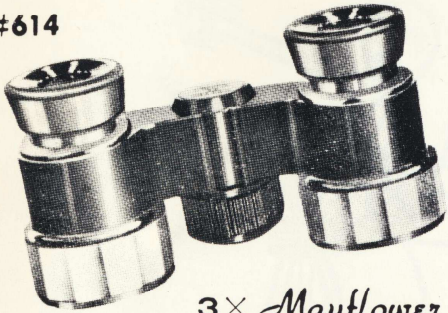

All items furnished with CASES

Opera & Sport Glasses

Coated Optics

#614

3x *Mayflower*
OPERA GLASS — Pearl Trim
with CENTER BREAK

#620

3x *Mayflower*
PEARL OPERA GLASS
White w. Gold CENTER BREAK

#618