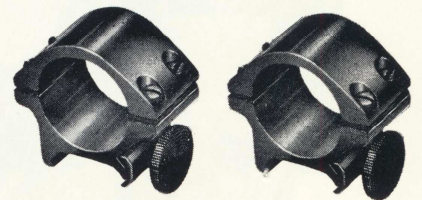

#83 REGULAR
#84 HIGH (SET OF 2.)