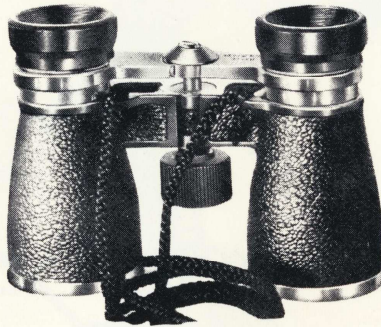

4x30 *Mayflower*
FIELD GLASS
with CENTER BREAK