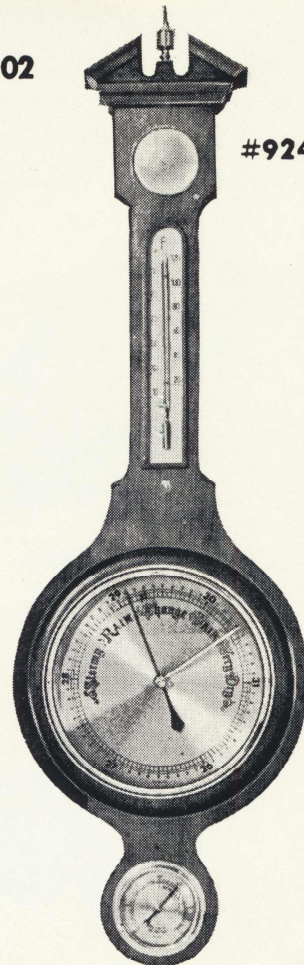

#924

**PENDANT
BAROMETER
THERMO & HYGROMETER**
walnut frame silvered dials
FRAME: 28 1/2" DIAL: 6 1/2"

#922