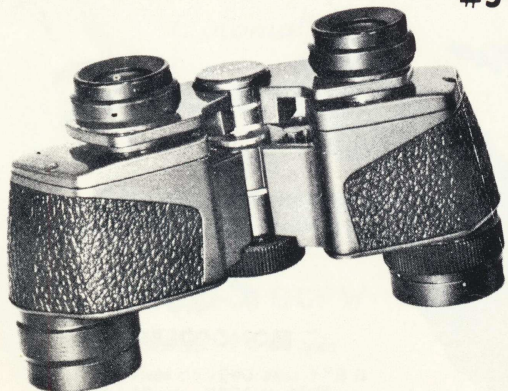

#501

6×15 IF

COATED — Individual Focus
Field at 1000 yds: 370ft
Size: 3¼ x 2"

All items furnished with CASES