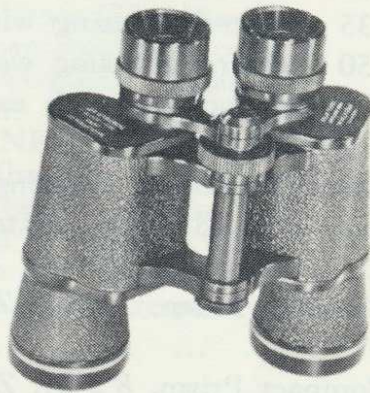

BINOCULARS

MB

ASAHI PENTAX (Japan)

Binoculars, Zeiss type, central focusing, supplied with leather Carrying case. (Shipping Weight 4lbs.)

6 x 25 (with built-in filter) M. C. F.	...	...	...	...	...	...	...	...	...	...	US$ 42.00
8 x 30	...	...	...	...	...	...	...	...	...	...	„ 34.00
7 x 35	...	...	...	...	...	...	...	...	...	...	„ 35.00
7 x 50	...	...	...	...	...	...	...	...	...	...	„ 42.00
10 x 50	...	...	...	...	...	...	...	...	...	...	„ 46.00
12 x 50	...	...	...	...	...	...	...	...	...	...	„ 47.50
16 x 50	...	...	...	...	...	...	...	...	...	...	„ 49.00
6 - 15 x 35	...	...	...	...	...	...	...	...	...	...	„ 65.00

ASAHI PENTAX (Japan)

Binoculars, Bausch & Lomb type, with leather carrying case.

7 x 35	...	...	...	...	...	...	...	...	...	...	US$ 42.00
7 x 35 (Wide angle)	...	...	...	...	...	...	...	...	...	...	„ 49.00
8 x 40 (Wide angle)	...	...	...	...	...	...	...	...	...	...	„ 52.00

CANON (Japan)

Quality Binoculars, Zeiss type, central focusing, with eye-piece sleeves, cowhide case and strap. (Shipping Weight 4 lbs.)

6 x 30	...	...	...	...	...	...	...	...	...	...	US$ 38.00
8 x 30	...	...	...	...	...	...	...	...	...	...	„ 41.00
7 x 35	...	...	...	...	...	...	...	...	...	...	„ 44.00
7 x 50	...	...	...	...	...	...	...	...	...	...	„ 53.00
CANON Sports Glasses (Magnification 3x) with case	...	...	...	...	...	...	...	...	...	...	„ 15.00