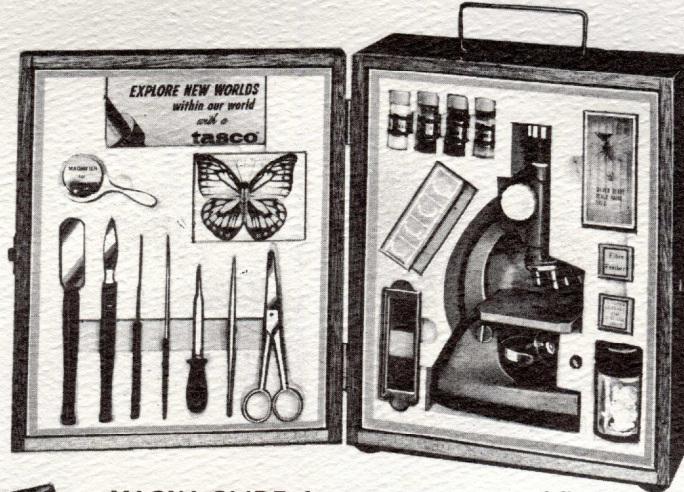

KIT CONTAINS

- Preparation Jar
- 25 Micro-Print Cards
- 6 pc. Slide Set (2 Prepared, 2 Well, 2 Plain)
- 50X Hand Microscope
- Alcohol Burner Tripod with Crystal Growing Kit
- Polarizer & Analyzer Cap
- Petrie Dish
- Glass Rod
- Inoculation Loop
- Watch Glass
- Hand Magnifier with stand
- 100mm Plastic Scale
- Slide Labels (5)
- Brine Shrimp Hatchery
- 50ml Beaker
- Alcohol Burner with Blow Pipe
- Test Tube Holder
- 3 Test Tubes
- Test Tube Brush
- Test Tube Heating Rack
- Distilling Kit
- Micro-Print Plates (A)
- Micro-Print Plates (B)
- FAA Solution
- Sea Salt
- Brine Shrimp Eggs
- Microtome

tasco®

EXPERIMENTAL KIT

REG. PRICE \$29.95 — **OUR PRICE \$19.95**

MB

MAGNA-GLIDE, for easy movement and firm magnetic positioning of slides.

#972 ZOOM EDUCATIONAL KIT 50X TO 750X ZOOM POWERS

Here's an exciting kit for your adventures into the microscopic world. Raise your own Brine Shrimp, prepare slides, stain specimens.