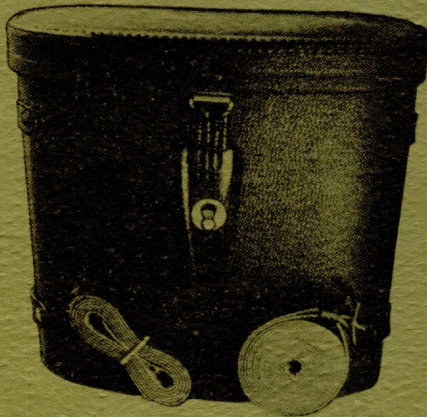

REG. PRICE \$59.95 — OUR PRICE \$29.95

TASCO #9502 TABLE TOP MAGNIFIER 10X

REG. \$1.50
OUR \$1.00

TASCO #9501 SHIRT POCKET TELESCOPE 8X

REG. \$2.95
OUR \$2.00

TELSTAR BINOCULAR

7 X 35 ZCF
Excellent for vacationing; Good for all other types of viewing.

REG. \$22.95
OUR \$18.95

7 X 50 ZCF
Excellent for all types of viewing; Good for indoor sports.

REG. \$28.95
OUR \$21.95

10 X 50 ZCF
Excellent for hunting, races, bird watching; Good for all other types of viewing.

REG. \$29.95
OUR \$22.50

7 X 35 BWA
Excellent for all types of viewing; GREAT for football games.

REG. \$31.95
OUR \$24.95

7 X 15 BZ
32mm ZOOM
Excellent for all types of viewing.

REG. \$53.95
OUR \$40.95

- Precision prisms, permanently locked in place.
- Shock resistant.
- Non-corrosive alloy frame, which is lightweight and strong—well balanced.
- Comes complete with deluxe hard case and carrying straps.
- Has FULL guarantee by Telstar for defects in materials or workmanship.