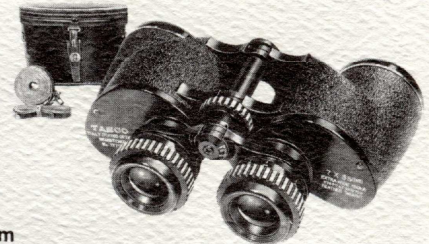

#118 ATTACHE 7 X 35mm

For your "Eye Spy" entertainment you won't miss a clue. Rated best in its field by experts for versatility, easy handling and 578" wide angle performance.

OPTICAL FEATURES: Fully coated optics. Seven power, special design eye lenses. Coated Porro prisms.

REG. PRICE $59.95
OUR PRICE $29.95