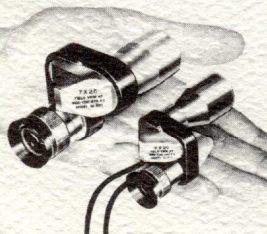

#470 ROOF PRISM 7 X 50mm

REG. PRICE \$99.95 — OUR PRICE \$39.95

THEATER AND SPORTS GLASSES

TASCO MONOCULARS

Each with compact travel case, gift boxed. Added convenience of single-eye focusing and close-up viewing in compact easy-to-carry monocular models.

#507 CLOSE-UP REG. \$24.95

7 X 25mm — 578" — 7 oz. OUR \$10.00

#508 SPY

8 X 20mm — 250" — 4 oz.

REG. \$19.95 — OUR \$8.00

#4V ASTEROID REFRACTOR

50 X 40mm (25X, 30X, 35X, 40X, 45X, 50X)
For the beginner looking for fun, this economy model scope is ideal. It's a 50 power mounted scope with more than enough viewing range to satisfy anyone's first steps into space. Focal length 520mm. Resolving power of 3 seconds. Rack and pinion focusing.