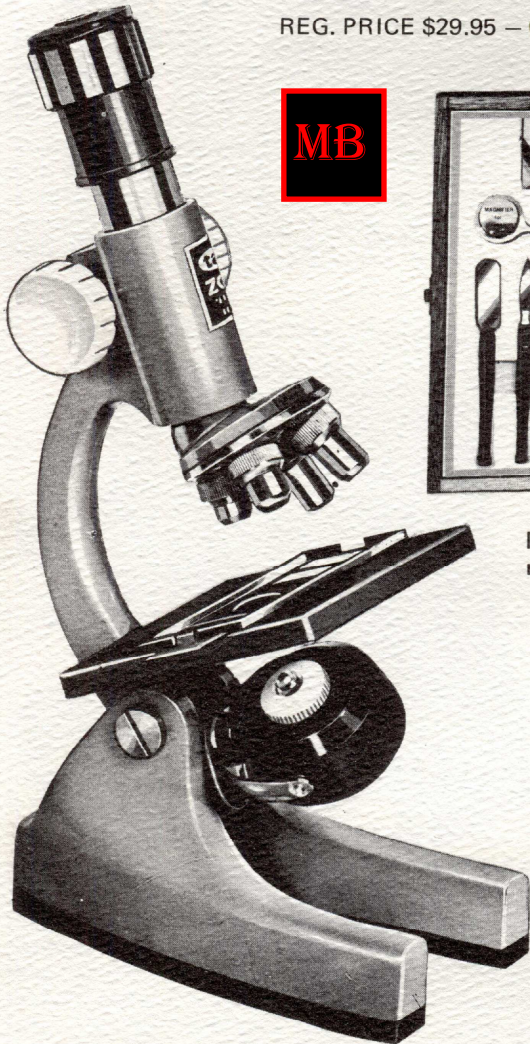

tasco®

EXPERIMENTAL KIT

REG. PRICE \$29.95 — **OUR PRICE \$19.95**

MB

MAGNA-GLIDE, for easy movement and firm magnetic positioning of slides.

#972 ZOOM EDUCATIONAL KIT 50X TO 750X ZOOM POWERS

Here's an exciting kit for your adventures into the microscopic world. Raise your own Brine Shrimp, prepare slides, stain specimens.