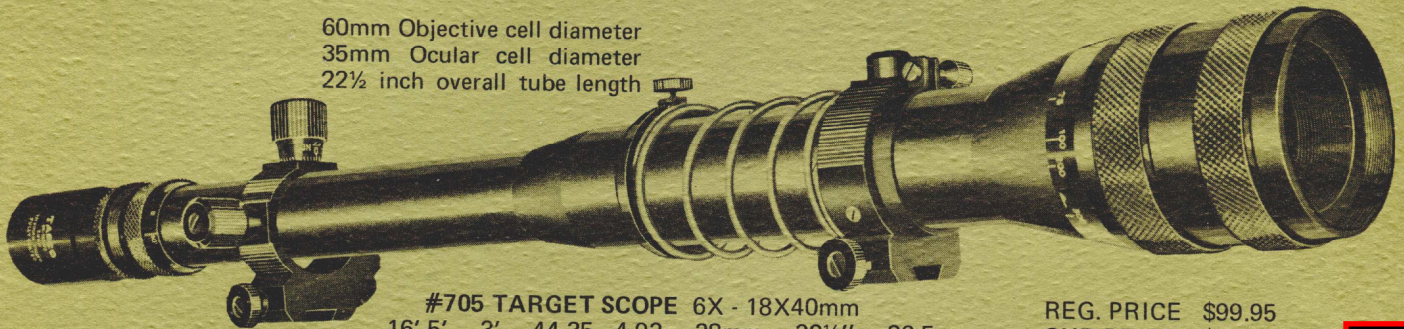

tasco® TARGET SCOPES

Please order all scopes by Item No. and Description given below.

REMEMBER: Most scopes require bridge mounts and rings for mounting on a firearm. Check the chart enclosed for information on proper mounts for your particular firearm.

60mm Objective cell diameter
35mm Ocular cell diameter
22½ inch overall tube length

#705 TARGET SCOPE 6X - 18X40mm
16'-5" - 3" - 44.35 - 4.93 - 28mm - 22½" - 36.5 oz.

REG. PRICE $99.95
OUR PRICE $52.50

Fully coated 10 lens optical system. This variable Target Scope has powers of 6, 8, 10, 12, 14, 16 and 18 with clear images at all powers. ¼ min. clicks (when used with a base spacing of 7"). Target style mounts fit standard available bases. Recoil spring, clamp ring and screw-in dust caps are standard equipment. Shipping weight, 5 lbs.