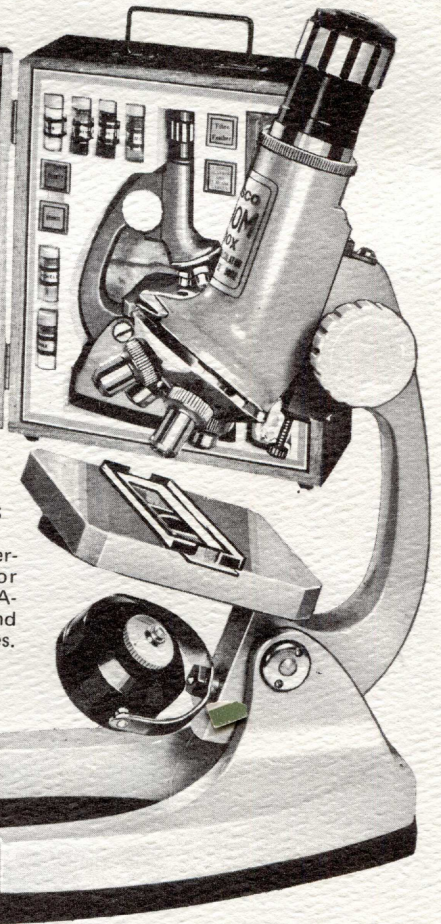

tasco®

CUSTOM KIT

REG. PRICE $39.95
OUR PRICE $29.95

#962 SENIOR POWERS: 50X TO 900X ZOOM

A zoom powered microscope with an exciting array of specimens and accessories for challenging experiments.

MICROSCOPE EYE LENS — Hard-coated 10X-20X zoomatic lens.

OBJECTIVE LENSES — 5X, 12X Achromatic, 20X Achromatic, 45X Achromatic lenses mounted with automatic POWER-CALCULATOR® on turret. Adjustable down-stop.

STAGE & SUBSTAGE — Magna-Guide stage with glass condenser lens. Substage 5-aperture disc diaphragm with filters for color contrast, dark field and polarizing.

ILLUMINATION — Mirror or 3-volt electric lamp operated by two penlight batteries (batteries not included). Will accept # 1555 Trans-Luminator.

PACKAGING — Microscope stands 9½" high, complete with wooden styrofoam-fitted storage case. Shipping weight: 6 lbs. Complete with Kit.

OUTSTANDING FEATURES INCLUDE:

LUMI-RING, for dark field observations. SPECTRA-VIEW, for color contrast images. MAGNAGLIDE, for easy movement and firm magnetic positioning of slides.

KIT CONTAINS

3 Prepared Slides	Fibre Specimen
5 Blank Labels	Eosin (Red Stain)
Gum Media	Scalpel
Needle Probe	Shrimp Hatchery
Brine Shrimp Eggs	Glass Rod
Tweezer	Analyzer Cap
Preparation Jar	Granite
Spare Bulb	Quartz
Scissors	Rochelle Salt (Rock)
3 Blank Slides	5 Cover Slips

- Feather Specimen
- Spatula
- Sea Salt
- Dropper
- Hand Magnifier
- Butterfly
- Magna-Glide Slide Holder
- Sucrose Crystals

REG. PRICE $29.95 — OUR PRICE $19.95

#2000 MICROSCOPE ACCESSORY KIT

Anyone who is curious about the world we live in and the many other forms of life who share this planet will find hours of pleasure probing the minute works of nature.

Specifically designed to increase the use of a microscope you already own or allow the selection of your choice from the many quality Tasco scopes.

Kit contains guide booklets "New Worlds of Entertainment", written by Professor J.D. Corrington, Ph.D., Emeritus of the University of Miami, and "Fun While Learning" written by Paul Plotts M.S. and all necessary materials for the experiments covered including the list at right. Shipping weight: 6 lbs.