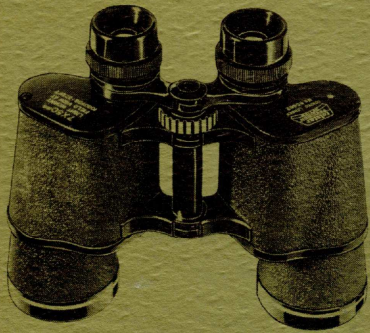

REG. PRICE \$59.95 — OUR PRICE \$29.95

TASCO #9502 TABLE TOP MAGNIFIER 10X

REG. \$1.50
OUR \$1.00

TASCO #9501 SHIRT POCKET TELESCOPE 8X

REG. \$2.95
OUR \$2.00

TELSTAR BINOCULAR

7 X 35 ZCF
Excellent for vacationing; Good for all other types of viewing.

REG. \$22.95
OUR \$18.95

7 X 50 ZCF
Excellent for all types of viewing; Good for indoor sports.

REG. \$28.95
OUR \$21.95

10 X 50 ZCF
Excellent for hunting, races, bird watching; Good for all other types of viewing.