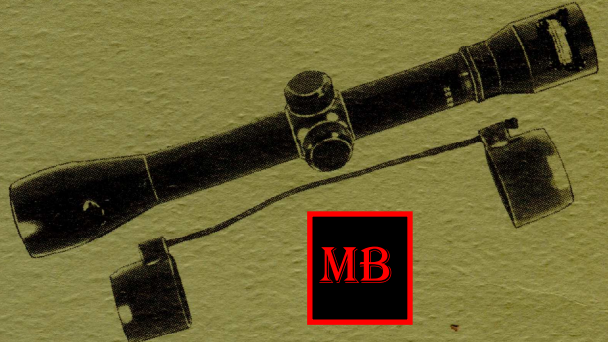

DAYLITE RIFLESCOPIES

		REG. PRICE	OUR PRICE
#270	4 X 32 Crosshair	$29.95	$12.50
#271	4 X 32 Post	$29.95	$12.50
#272	3-9 X 32 Variable Crosshair	$49.95	$14.50
#273	3-9 X 32 Variable Post	$49.95	$14.50

ANODIZED—SHOCKPROOF—FOGPROOF
with LENS CAPS.

WILDCAT KNIVES

Made in Solingen, Germany of hot drop forged Solingen crucible steel blades which are hand honed by experts and blued hollow ground. These blades are designed especially for the serious American sportsman. All have genuine Stag Horn Handles, except for model 36 X.

82X Extra hollow ground Solingen crucible steel blade permits honing to keep blade razor sharp. Is Gold Etched. $3.42