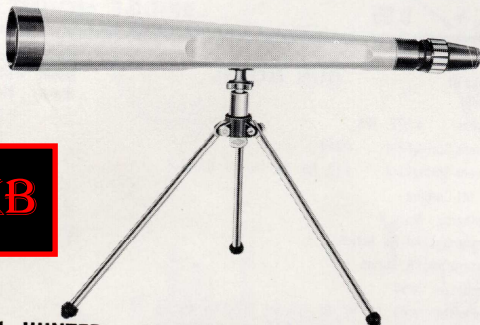

7X Thick, gold etched blade is hand finished. Handle is hand crafted with finger grooves. \$7.87

58X All purpose practical woodsman knife. \$2.88

24X Heavy duty double edged tip broad back blade. \$3.69

B55X Swedish pattern blade, with blood groove is full hollow ground to permit hard use & keen honing. \$3.37

SPOTTERS

#18T ZOOM SPOTTING SCOPE 20-60 POWER

Zoom from 20 to 60X with just a twist of the wrist. 60mm objective lens for bright images. Micro-fine altitude and azimuth adjustments. Sturdy metal table top tripod with elevation adjustment leg and built in camera tripod adapter. Resolves 2 sec. at 100 yds. Fitted styrofoam gift box. Shipping weight: 8 lbs. **79.95**

MB

#21 HUNTER — 20 POWER WITH 8" TRIPOD

Big 40mm objective lens for sharp color corrected images. Fast focus, wide field of view. Scope is lightweight, 11 oz., 16¼ inches long. Tripod has rubber tipped 8" folding legs and pan head tension adjusting screw. Gift boxed. Shipping weight: 3 lbs. **19.95**