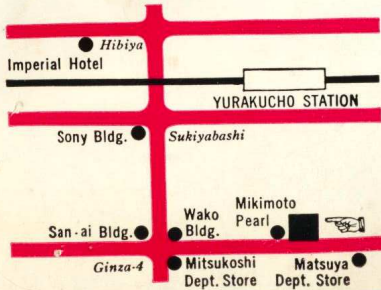

TAX FREE PRICE LIST

for Foreign Tourists

CAMERAS · TRANSISTOR RADIOS · "SEIKO" WATCHES

MB

Located next to MIKIMOTO PEARL STORE

MOTOR BOAT CO., LTD.

CAMERA DEPT.

4-chome, Ginza, Chuo-ku, Tokyo