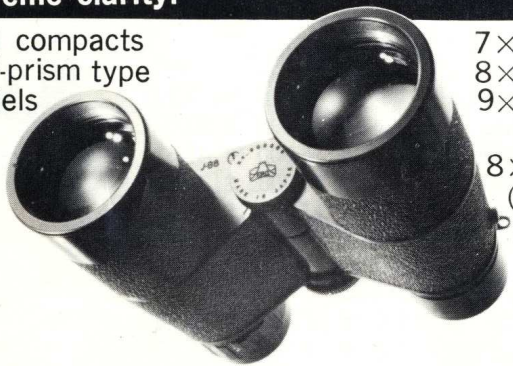

GOLD STAR 8×40

FOR THE BINOCULAR

ASK FOR
FUJI/FUJINON

Meibo

All Meibo binoculars offer world famed
FUJINON LENS of high resolution power and
extreme clarity.

Real compacts
roof-prism type
models

7×35 H CF
8×35 H CF
9×35 H CF