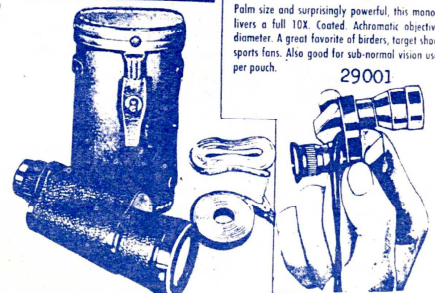

MINIATURE OPERA GLASS
#200

MONOCULARS

#160 MONOCULAR

29001

NUMBER	SIZE	FIELD AT 1000 YDS.	
150	6 X 30	393 Ft.	29601
151	8 X 30	393 Ft.	210001
152	7 X 35	341 Ft.	510902
153	7 X 50	376 Ft.	512101
154	10 X 50	284 Ft.	424001
155	12 X 50	279 Ft.	124501
156	16 X 50	219 Ft.	115552

ASHREH SUPPLY CORP.

7X15	MCF	311004
8X20	MIF	410484
8X20	MCF	712006
10X20	MIF	312007
10X20	MCF	413256
7X30	MCF	317506
7X23	MWIF	417007
7X23	MWCF	718507
8X25	MWCF	619504

ASHRE
PRISMATIC
MICRON TYPE
BINOCULARS