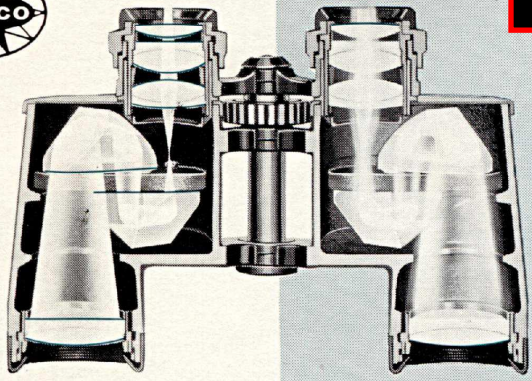

MB

TASCO'S FULLY COATED LENSES AND PRISMS capture and transmit the maximum of brilliance and clarity for a well-defined image.

PARTIALLY COATED LENSES allow too much light to escape from the uncoated surfaces and give a weak and poorly defined image.

ALL LENS SYSTEMS AND PRISMS OF ALL TASCO BINOCULARS ARE FULLY COATED WITH MAGNESIUM FLUORIDE ON ALL LIGHT ENTRANCE AND EXIT SURFACES! This means up to 50% brighter, sharper, crisper images than found in binoculars with non-coated or partially coated lenses.

1

2

3

EVERY TASCO BINOCULAR COMES IN A HANDSOME CARRYING CASE

1. Complete with treated lens cloth, dust caps and carrying straps
- (1) Black split leather backed with reinforcing material, V-cut case.
  - (2) Sturdy black vinyl case backed with reinforcing material.
  - (3) Compact sports case with easy access to glasses.

All TASCO instruments bear the TASCO Seal of Approval, your guarantee that they are free of any defects of material or workmanship. Should any TASCO instrument prove to be defective of material or workmanship, it will be repaired or replaced without charge. This guarantee is valid unless the instrument has been abused or tampered with in any way.

SAMPLE EXPLANATION OF BINOCULAR DATA:

#110 EXCEL 7X35mm — 657' — 30 oz.					
Catalog number	Model name	Power (X) in multiples of naked eye power	Objective lens diameter in millimeters	Field of view at 1000 yds.	Weight of binoculars in ounces
#110	EXCEL	7X	35mm	657'	30 oz.