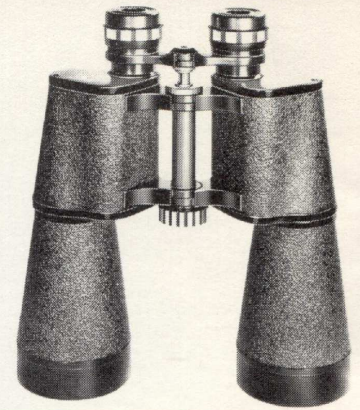

#302 FIELD CAPTAIN

6X30mm-392'-18 oz. 24.95

#308 SPECTATOR

8X30mm-392'-19 oz. 24.95

#316 SUPER SPOTTER

20X60mm—157'—47.5 oz.
If you're looking for distance, this binocular should be your choice. This strong 20-power instrument will show you a far-off object in a big, clear, sharp-to-the-edge image. Retractable eyecups. Sturdy case, gift boxed. 69.95

MB

#306 SEA DOG

7X50mm—372'—36 oz.
An excellent binocular for viewing at night or under any adverse lighting situation. The big 50mm objective lenses capture the maximum of light for clear, sharp images. Sturdy case, gift boxed. 29.95