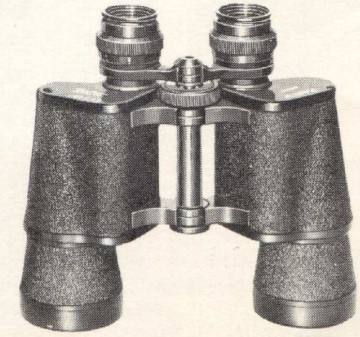

#312 VERNAUT

10X50mm-288'-36 oz. 34.95

#310 NAUTICAL

8X40mm-341'-24.5 oz. 29.95

#313 LONG RANGE

16X50-183'-37 oz. 39.95