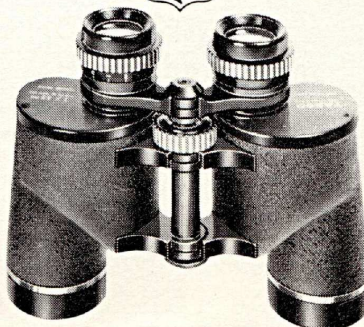

#116 BOLD VENTURE
7X35mm — 551' — 26 oz.
Wide angle viewing
with 551' at 1000 yds.!
High speed focusing and
brighter-than-ever images
are at your fingertips.
American style body in
black, turquoise, rust and
avocado. Sports case, gift
boxed. 39.95

#210 HORIZON
7X35mm-421'-23 oz. 34.95