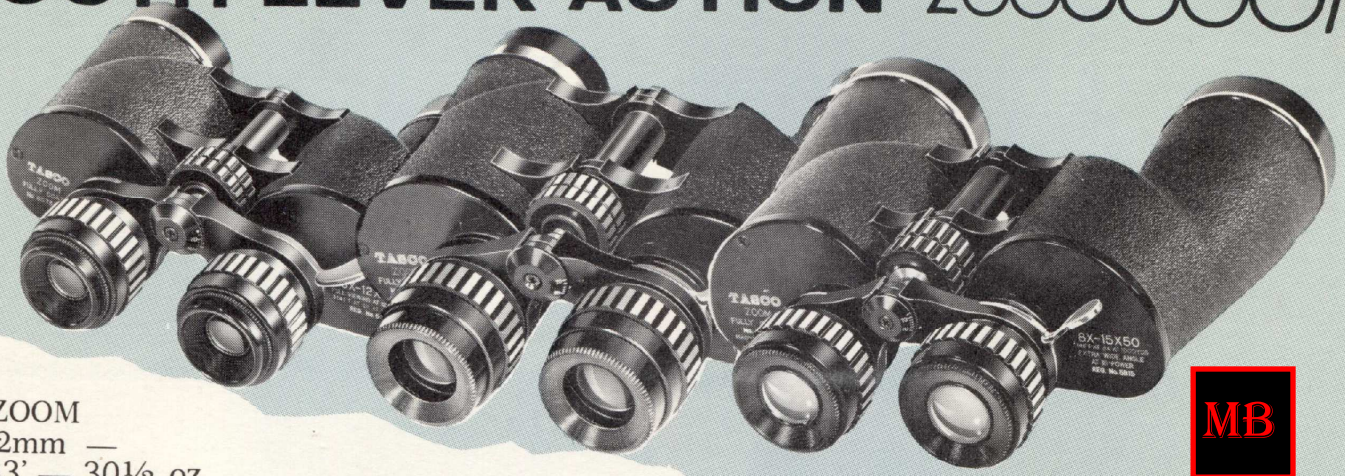

SMOOTH LEVER ACTION ZOOOOOOOM

#102 ZOOM

6-12X32mm —
314'-183' — 30½ oz.
Zooms to double its power at your whim. Survey the field and then join the huddle with this binocular family in one pair of glasses. Retractable eyecups, camera-tripod adapter and compact styling add to the TASCOWonders available at the flick of a finger. V-cut case. Gift boxed.

69.95

#100 ZOOM WIDE ANGLE

7-14X35mm —
367'-246' — 33 oz.
Zoom in and out through 8 powers from 7X to 14X with new fingertip lever action. Barium Crown prisms for extra-sharp viewing. Smoothest control ever! Light, (33 oz.) one-piece magnesium body, camera-tripod adapter, retractable eyecups. V-cut case. Gift boxed.

79.95

#105 ZOOM

8-15X50mm — 314'-210' — 44 oz.
TASCOW'S newest development in zoom binoculars. Continuous zoom action from 8X to 15X with positive lever action control. Big 50mm objective lenses give brighter, crisper viewing. Lightweight (44 oz.) magnesium, Coated Barium Crown prisms, fully coated lenses. Camera-tripod adapter and retractable eyecups. V-cut case. Gift boxed.

99.95