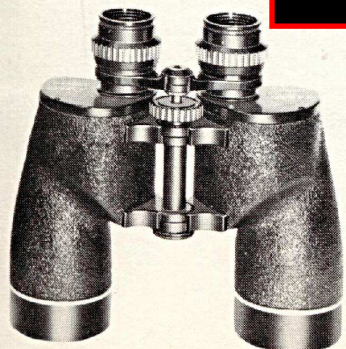

#214 BOUNDLESS
7X50mm — 405' — 38 oz.
Even on a hazy day you
can see clear, extra bright
images due to the large
50mm objective lenses.
An ideal binocular for
the outdoorsman, sports-
man or nature-lover.
Camera tripod adapter.
Sturdy case. Gift boxed.
49.95

#126 FALCON
10X50mm-367'-39oz. 69.95