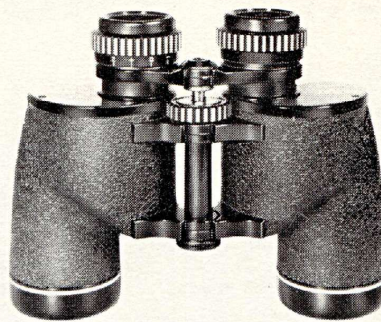

#110 EXCEL
7X35mm — 657' — 30 oz.
Spectacular extra-wide
angle binocular that has
an excellent rating in
every viewing category.
Brighter, sharper images
than you ever thought
possible. Coated Barium
Crown prisms, magnesium
body. Adapts to camera
tripod. V-cut case. Gift
boxed. 79.95

#114 SPOTTER
6X30mm-604'-21 oz. 59.95

#122 SKIPPER
8X40mm—500'—32 oz.
This binocular offers you
an ideal balance of power,
wide field and brightness.
The magnesium body is
designed for ruggedness
and rapid, fast-focus
handling. Adapts to
camera tripod. V-cut case.
Gift boxed. 59.95

#120 EAGLE
8X30mm-500'-20.5 oz.
39.95

MB