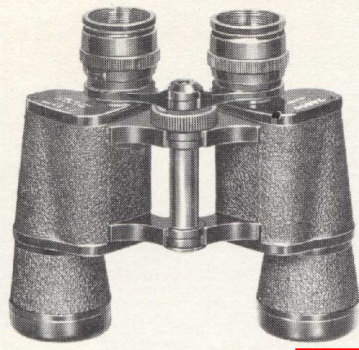

#126 FALCON
 10X50mm-367'-39oz. 69.95

#116 BOLD VENTURE
 7X35mm — 551' — 26 oz.
 Wide angle viewing
 with 551' at 1000 yds.!
 High speed focusing and
 brighter-than-ever images
 are at your fingertips.
 American style body in
 black, turquoise, rust and
 avocado. Sports case, gift
 boxed. 39.95

#210 HORIZON
 7X35mm-421'-23 oz. 34.95

#304 SEA PILOT

7X35mm—358'—21.5 oz.
A basic binocular for a world of viewing pleasure. Lightweight and quickly adjustable with fast center focusing. Sports case, gift boxed. 24.95