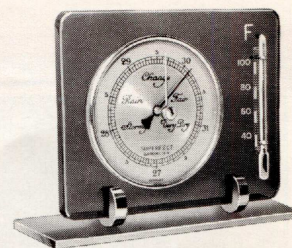

Sensitive nautical wall barometer. 4" white coated dial calibrated in inches and millibars. 5¾" overall. Genuine polished chrome. (Without wood base) German.

556 only 14.00

Handsome, polished chrome-plated instrument, can be mounted on a wall. Perfect for both marine and home use. Has 2¾" easy-to-read dial, and compensated movement. Imported from England.

528 only 7.00

2 in 1 BARO-THERMOMETER

A desk combination Barometer and Mercury Thermometer. Mounted on bevelled, tinted plateglass. A deluxe instrument with a top quality movement. Size 4" x 6", chrome finish, brass base. German.

505
only 16.75