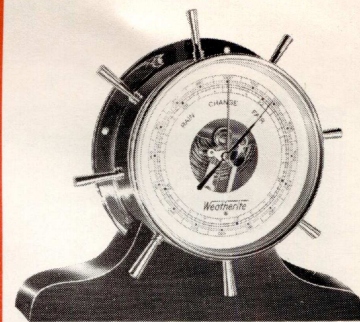

Weatherite BAROMETERS

ZODIAC SHIP'S WHEEL

Accurate desk model barometer in a beautifully polished and mat brass case. 7½" high, 4" base, 5" black-gold dial. German
552 only 16.50

3 in 1 BARO-THERMO-HYGROMETER

Combination barometer, thermometer and hygrometer. Mounted on 16" mahogany frame. Barometer with 3¼" open face dial reveals polished movement. Brass bezel and finial. Imported from Germany.
538 only 20.00

16" lg.

DELUXE

Large wall barometer, with double air vacuum chamber for quick registry of weather changes. The highly polished and plated movement is visible and gives a professional touch. Brass trim, 7¼" frame, mahogany, walnut wood finish; also genuine cherry, ash, pear or birch wood; brass ring on top. German
508 only 20.00

Sensitive nautical wall barometer. 4" white coated dial calibrated in inches and millibars. 5¾" overall. Genuine polished chrome. (Without wood base) German.

556 only 14.00

Handsome, polished chrome-plated instrument, can be mounted on a wall. Perfect for both marine and home use. Has 2¾" easy-to-read dial, and compensated movement. Imported from England.

528 only 7.00

2 in 1 BARO-THERMOMETER

A desk combination Barometer and Mercury Thermometer. Mounted on bevelled, tinted plateglass. A deluxe instrument with a top quality movement. Size 4" x 6", chrome finish, brass base. German.

505
only 16.75

FISHERMEN'S BAROMETERS

..... exciting original design for the sportsman. Illustrations of actual gamefish circle these fine instruments. Clever miniature fishing rod barometer hand.

FISHERMAN 3 in 1

Polished and mat brass ship's wheel desk fishing barometer, thermometer, and hygrometer. 7½" high, 4" base, 5" green dial. German
551

only 20.00