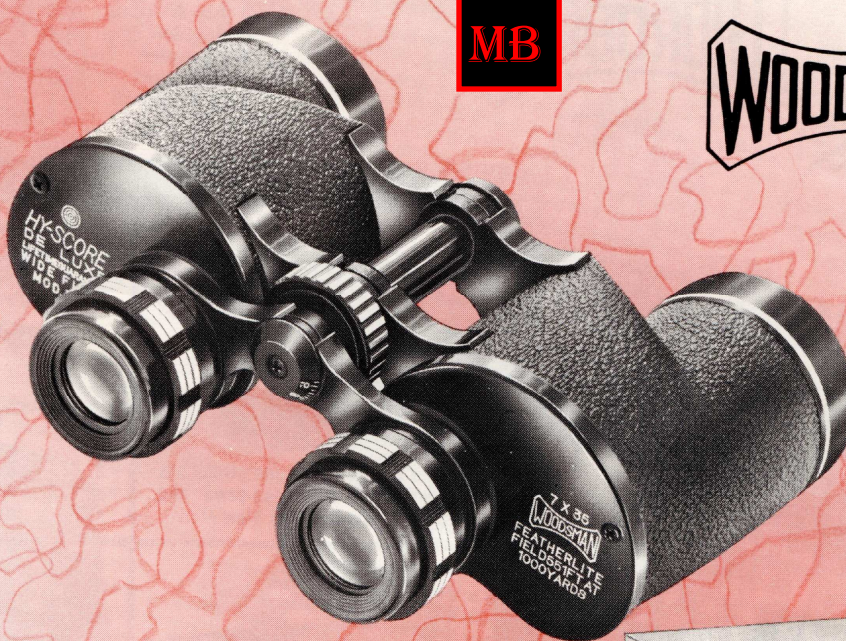

7 x 50 WOODSMAN NAVY MODEL 314

Capture all the excitement of day and night viewing through the superior optical qualities of this fine binocular. Its computer-corrected optics mean more vivid and sharp close-ups. Center focus. Choice of the world's mariners. Custom black pigskin leather case with contrasting stitching, gift boxed. Field of view 376' at 1,000 yards. LIFETIME GUARANTEE. Price $46.50.

7 x 35 WOODSMAN WIDE FIELD MODEL 313

The one precision optical instrument that gives you a wide field of view so you can follow all sports or any action-packed activity without missing movements. Exceptional clarity insures enjoyment of all the wonders of optical viewing. The fantastic field of view at 1,000 yards is 551 ft. LIFETIME GUARANTEE. Black pigskin leather case in contrasting stitching. Attractively gift boxed. Price $49.50.