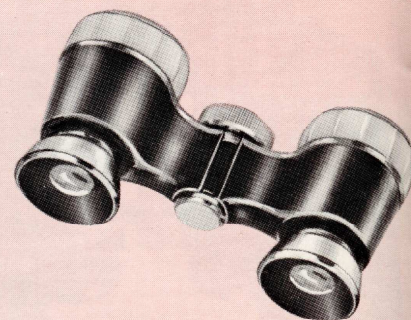

HY-SCORE OPERA GLASSES

MODEL 358

BALLERINA 2½ POWER MODEL 360

The brilliance of Broadway and the pride of ownership are instantly milady's. Delightfully designed in France in decorator shades of beige, blue, lilac, opera and cognac, set off by 14 karat gold plate. Handsome draw string leather pouch. Coated optics. Price $29.00.

BLACK BEAUTY 3 POWER WIDE FIELD MODEL 357

This compact, unique little beauty is the star attraction at any indoor event — theatre or sporting. Brilliant chrome and jet black finish. Black leather case. Coated wide field optics. Price $13.00.

MIGNON 3 POWER MODEL 358

Enjoy the thrill of seeing and being seen. Smart selection for theatre buffs. Delicate

styling combines satin black finish handsomely with mother-of-pearl. Magnificent brocade case. Coated optics. Price $18.50.

QUEEN 3 POWER OPERA GLASS MODEL 356

Magnificent genuine mother-of-pearl combines with a gold-plated finish, presenting a fashionable opera glass to please first nighters. Beautiful metallic lamee case. Coated optics. Price $21.00.

LA BOHEME 2½ POWER OPERA GLASS MODEL 361

Styled in true Parisian fashion — elegant design. 14 karat gold-plated frame combines with a choice of white, beige, pink or blue French Nacrolite Pearl. Draw string lamee pouch. Coated optics. Price $35.00.

ORIGINAL FROM GERMANY

BINOCTEM 7x50 Wide Field MODEL 332

Zeiss is a name unequaled in optics. It continues to denote the finest binoculars in the world. Wide angle center focus with coated optics. 29½ oz. Featherweight magnesium body with shock absorber. Wide field of view of 384 ft. at 1,000 yards. Price $155.00.

DELTRINTEM 8x30—Wide Field MODEL 330