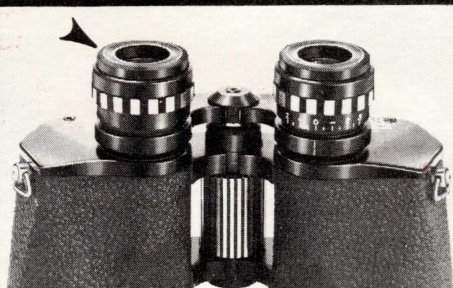

Eyecup extended for normal eyes.