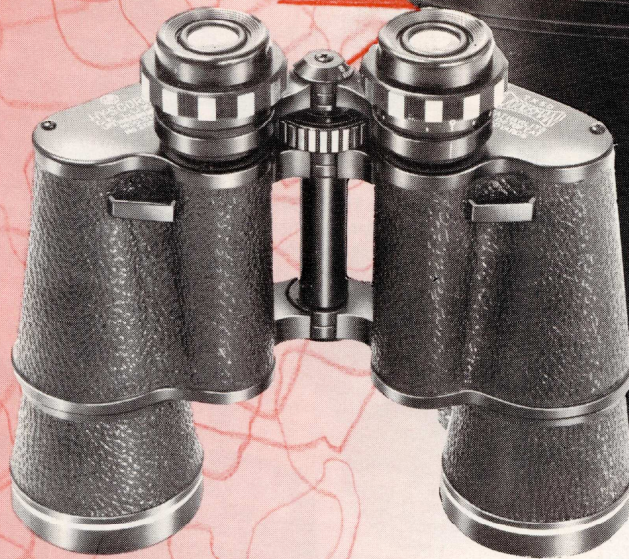

clock — even under the most adverse light conditions. Center focus 341' field of view at 1,000 yards; custom black pigskin leather case with contrasting stitching, gift boxed. LIFETIME GUARANTEE. Price $37.50.

7 x 50 WOODSMAN NAVY MODEL 314

Capture all the excitement of day and night viewing through the superior optical qualities of this fine binocular. Its computer-corrected optics mean more vivid and sharp close-ups. Center focus. Choice of the world's mariners. Custom black pigskin leather case with contrasting stitching, gift boxed. Field of view 376' at 1,000 yards. LIFETIME GUARANTEE. Price $46.50.

7 x 35 WOODSMAN WIDE FIELD MODEL 313

The one precision optical instrument that gives you a wide field of view so you can follow all sports or any action-packed activity without missing movements. Exceptional clarity insures enjoyment of all the wonders of optical viewing. The fantastic field of view at 1,000 yards is 551 ft. LIFETIME GUARANTEE. Black pigskin leather case in contrasting stitching. Attractively gift boxed. Price $49.50.