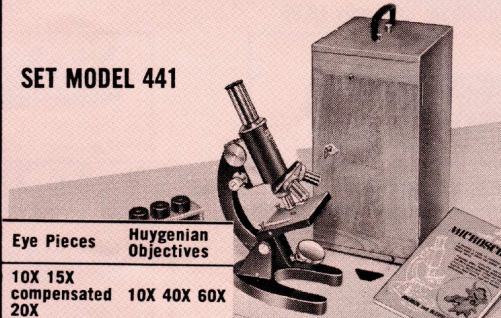

100 to 1200 POWER 18 PIECE MICROSCOPE

SET MODEL 441

Eye Pieces	Huygenian Objectives
10X 15X compensated 20X	10X 40X 60X

For professionals. Tilts 90°. Dovetailed spiral rack. Coarse and fine adjustment, built-in NA 1.0 Abbe-type double condenser. Iris diaphragm. Plano and concave mirrors SQUARE STAGE HAS BUILT-IN FINE ADJUSTMENT FOR BOTH DIRECTIONS. Standard Huygenian oculars 10X, 40X, and 60X and parafocalized objectives 10X, 15X and comp. 20X. With 131-page instruction book. Complete **$150.00**.