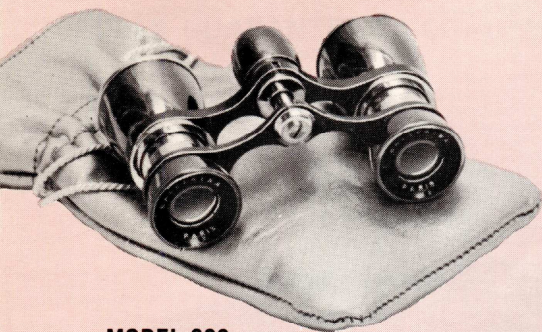

HY-SCORE OPERA GLASSES

MODEL 360