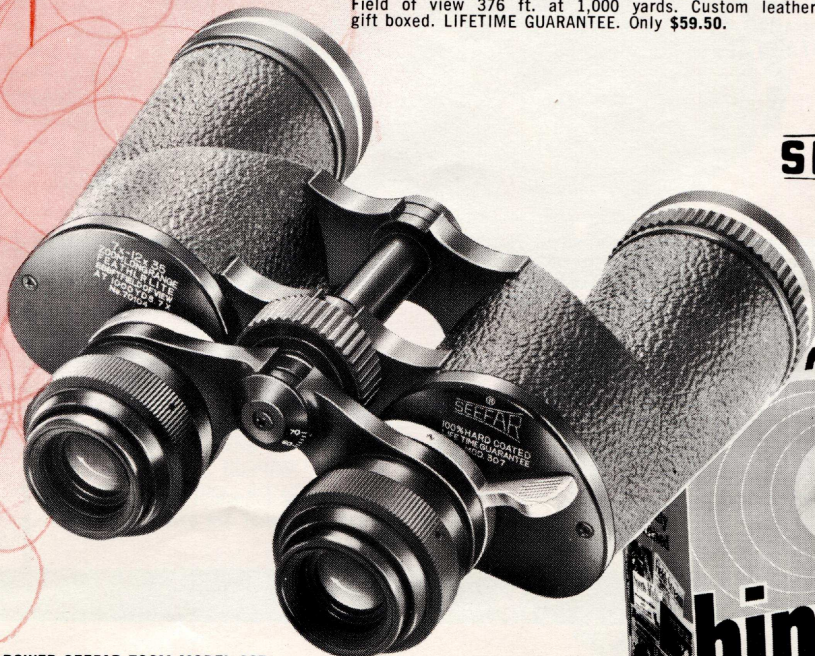

7 to 12 POWER SEEFAR ZOOM MODEL 307

Move in where the action is with latest innovation in binocular design. Quick as a wink, with a touch of the magic control lever you can move from 7 through 12 power with 73% improved viewing. Hi-speed power change combines with computer-corrected optics to move the viewer instantly right into a "ringside seat". Adapts to camera tripod. LIFETIME GUARANTEE. Only $77.50.

SEEFAR®