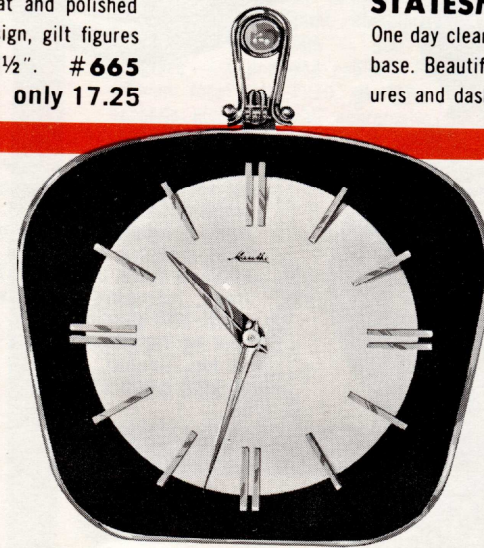

## SENATOR

One day clear bell alarm movement. Solid brass mat and polished case. Curved crystal with an exciting silver dial design, gilt figures and radium dots accent this fine timepiece. 3 3/8" x 3 1/2". #665  
**only 17.25**

## STATESMAN

One day clear bell alarm movement. Solid brass mat finished case and base. Beautiful mat and colored gilt dial with polished mounted figures and dashes. Radium dots. 4 3/8" x 4 3/8". #663  
**only 13.50**