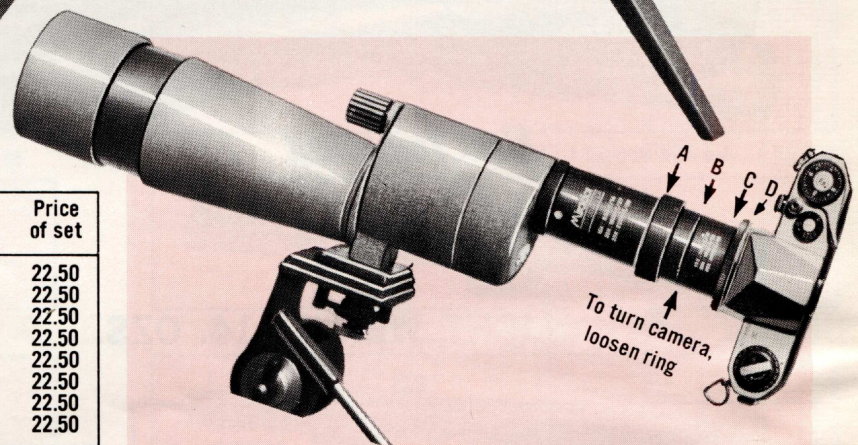

460 SPOT SCOPE

With a 35mm single lens camera
For telephotography you need:

- HY-SCORE CAMERA ADAPTER RING SET 460 EX-LE- or PE
- HY-SCORE PRISMATIC SPOTSCOPE #460—see top of page
- HY-SCORE EYE PIECES 460/-15 to 60 power see top of page