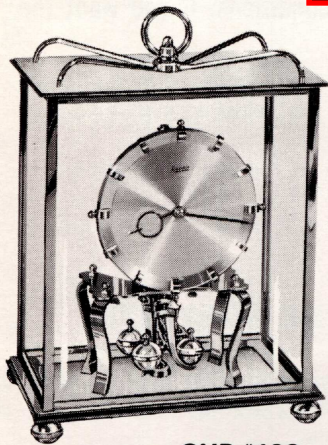

MB

Kundo design for modern home. Polished brass in all details, raised numerals on dial. 9" Glass dome. **OUR #685**
only 30.00 KUNDO #402

Kundo ornamental lantern design. Polished brass. Crystal clear case. Raised numerals. 10" x 7½". **OUR #682**
KUNDO #403

Kundo lantern design in gleaming brass. Dial with raised numerals. 8¾" x 6½". **#683**
KUNDO #420

Kundo clocks are serviced by many local factory trained service stations. A list is packed with each clock.

OUR #682
only 46.50 KUNDO #403