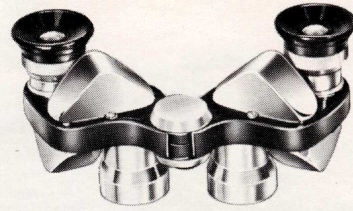

**7 x 35 WOODSMAN WIDE FIELD MODEL 313**

The one precision optical instrument that gives you a wide field of view so you can follow all sports or any action-packed activity without missing movements. Exceptional clarity insures enjoyment of all the wonders of optical viewing. The fantastic field of view at 1,000 yards is 551 ft. LIFETIME GUARANTEE. Black pigskin leather case in contrasting stitching. Attractively gift boxed. Price \$49.50.

# HY-SCORE GRAND VIEW BINOCULARS

FULLY GUARANTEED ECONO MODELS

**6 POWER THOROBRED MINIATURE MODEL 375**  
A compact, outstanding performer. Small enough to be carried in your pocket. For use in viewing indoor as well as outdoor events. Individual focusing. Genuine leather case. \$18.50.