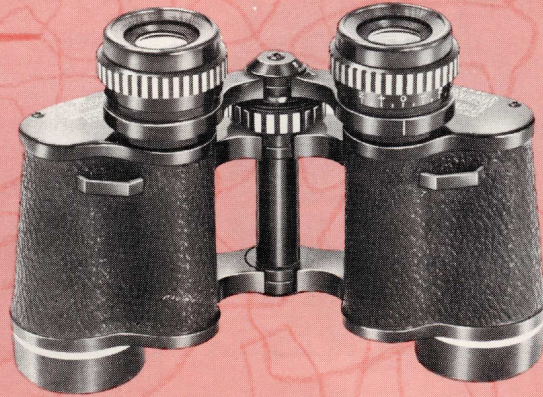

HY-SCORE DELUXE BINOCULARS

LIFETIME GUARANTEED*

- New, superior, computer-corrected optics
- New mirror-finished, diamond tool-turned heads and adjustment wheel
- New double coated optics
- New removable eye cups to facilitate easy conversion for eyeglass wearers
- New non-porous alloy — moisture-proof bodies

8 x 30 WOODSMAN MODEL 316

Designed with the traveling man in mind. An outstanding, lightweight, high magnification instrument for everyday viewing from dawn to dusk. Center focus with a field of view of 393' at 1,000 yards. LIFETIME GUARANTEE. Custom black pigskin leather case with contrasting stitch, gift boxed. Price $37.50.