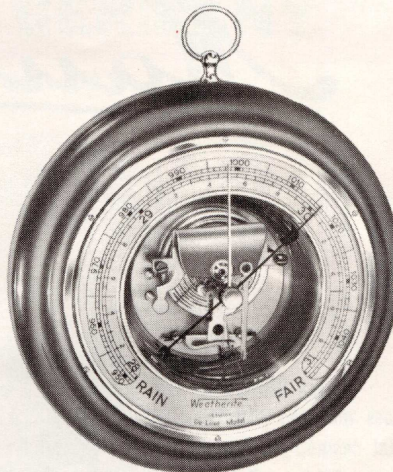

Weatherite BAROMETERS

ZODIAC SHIP'S WHEEL

Accurate desk model barometer in a beautifully polished and mat brass case. 7½" high, 4" base, 5" black-gold dial. German
552 only 16.50

3 in 1 BARO-THERMO-HYGROMETER

Combination barometer, thermometer and hygrometer. Mounted on 16" mahogany frame. Barometer with 3¼" open face dial reveals polished movement. Brass bezel and finial. Imported from Germany.
538 only 20.00

16" lg.

DELUXE

Large wall barometer, with double air vacuum chamber for quick registry of weather changes. The highly polished and plated movement is visible and gives a professional touch. Brass trim, 7¼" frame, mahogany, walnut wood finish; also genuine cherry, ash, pear or birch wood; brass ring on top. German
508 only 20.00

Sensitive nautical wall barometer. 4" white coated dial calibrated in inches and millibars. 5¾" overall. Genuine polished chrome. (Without wood base) German.

556 only 14.00

Handsome, polished chrome-plated instrument, can be mounted on a wall. Perfect for both marine and home use. Has 2¾" easy-to-read dial, and compensated movement. Imported from England.

528 only 7.00

2 in 1 BARO-THERMOMETER

A desk combination Barometer and Mercury Thermometer. Mounted on bevelled, tinted plateglass. A deluxe instrument with a top quality movement. Size 4" x 6", chrome finish, brass base. German.

505
only 16.75

FISHERMEN'S BAROMETERS

..... exciting original design for the sportsman. Illustrations of actual gamefish circle these fine instruments. Clever miniature fishing rod barometer hand.

FISHERMAN 3 in 1

Polished and mat brass ship's wheel desk fishing barometer, thermometer, and hygrometer. 7½" high, 4" base, 5" green dial. German
551

only 20.00