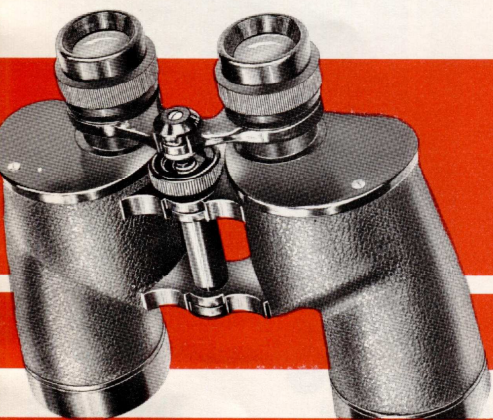

SELECT THE RIGHT BINOCULAR TO FIT YOUR NEEDS . . .

Many binocular models and powers are made. Select the one that suits your own needs best.

- A. For general use, spectator sports, hunting, bird watching — 6 or 7 power
- B. For travel — 7 or 8 power
- C. For marine use — 7 x 50 power
- D. For mountains and celestial observation — 10 power

*Zoom models except for marine use will fit all above conditions (A, B & D).

Wide angle models are useful when watching moving objects such as running game, spectator sports, flying airplanes and birds. Although they are a little heavier and slightly more expensive, the added visual pleasure is certainly worth the priced difference.

Zoom models are useful when you want to move in where the action is. Put yourself immediately into a ringside seat and follow the exciting happenings first hand.

As nothing on earth is completely perfect, no binocular fills all needs at all times. The closest binocular ever designed to being versatile under varying condition is the 7 x 35. This model brings the objects viewed seven times closer to you, maintaining a clear image even under varying light conditions. If you want the best in sight, buy HY-SCORE.

MB

QUALITY . . . HY-SCORE BINOCULARS CARRY LIFETIME GUARANTEE . . .

Every part is carefully selected, assembled and inspected in a dust-free optical laboratory under strictest quality controls to assure the consumer the optical fidelity for which HY-SCORE has become famous.

Lens combinations are selected not to vary more than 1% to relieve the slightest pressure on your eye . . . hand polished optical surfaces are coated in a complete vacuum. Hard coating will not rub off under normal use and increases the light transmission as much as 50%, giving crystal clear definition.

Interpupillary eye distance is fully adjustable allowing your HY-SCORE binocular to be used by men, women and children. The only binocular designed with the entire family in mind.

Specially built-in or removable eye cups allow the binocular to be used by people with normal eyesight or eyeglass wearers. It also will serve anyone who is not wearing eyeglasses now but may wear them later in life. Every HY-SCORE binocular is a lifetime investment.

Moving parts have sealed-in lubricants to assure perfect functioning from 0° to 120°F. Wherever you may be traveling a HY-SCORE binocular will give you perfect performance and added enjoyment.

A laboratory test machine vibrating 250 times per minute has proven that the superior construction of the HY-SCORE binocular will maintain its optical fidelity through a lifetime of use.

Your HY-SCORE binocular carries a lifetime guarantee, and under normal use should be able to be passed from generation to generation. Never leave it just lying around, keep it in the carrying case, keep it away from dust and moisture. Every optical instrument requires care. If by accident you should drop it or damage it, factory-trained highly-skilled optical craftsmen at HY-SCORE's nearest service station can restore your binocular to its original performance and condition.

S. E. LASZLO

200 TILLARY STREET
BROOKLYN, NEW YORK 11201

PHONE (212) 624-5251

3566125

S. E. LASZLO
200 TILLARY STREET
BROOKLYN, NEW YORK 11201

BULK RATE
U.S. POSTAGE
PAID
Permit No. 4106
Brooklyn, N. Y.

POSTMASTER:
RETURN NOT REQUESTED