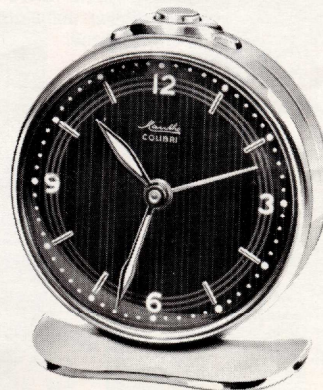

COLIBRI

by MAUTHE

One day, clear bell alarm movement. Mat and polished solid brass case on base, smartly styled black dial with gilt dashes, radium figures and dots. 3" x 2 3/8". #662
only 10.00