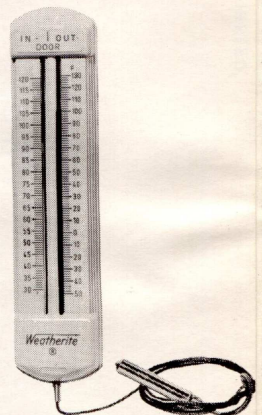

WEATHERITE

INDOOR-OUTDOOR THERMOMETER

Gives accurate temperature outside as well as indoor temperature. Sure to be consulted every morning by all the family. Hangs on wall. Wire connected bulb reaches through nearby window to register outside temperature while other thermometer shows indoor temperature. Ivory or Grey.

#577 Ivory 8½" high
#578 Grey 8½" high
only 5.00