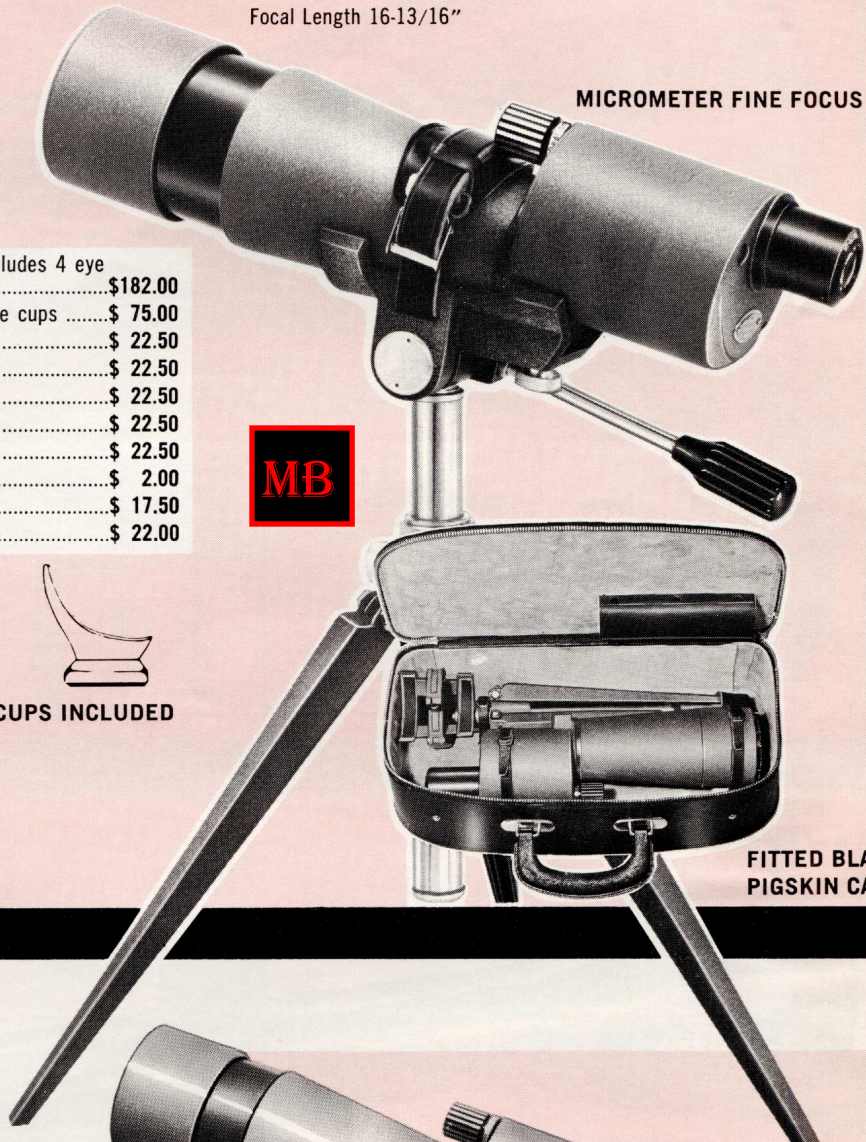

FITTED BLACK PIGSKIN CASE

HY-SCORE SPOTTING SCOPE FOR TELEPHOTOGRAPHY

Item	Contains	Camera	"D" Additional Ring req.	Price of set
460/EX	3 pc. set A B C	EXACTA	None	22.50
460/LE	3 pc. set A B C	LEICA	None	22.50
		PENTAX or PRACTIKA	None	22.50
		NIKON	460/NI	22.50
		CANONFLEX	460/CF	22.50
460/PE	3 pc. set A B C plus "D" ring when indicated	PRACTINA	460/PR	22.50
		MIRANDA	460/MI	22.50
		CONTAREX	460/CO	22.50

OBTAINABLE TELEPHOTO EFFECTS

Eye pc. used	Adapters used A C D*	Adapters used A B C D*
460/15x	850 mm F/14	1100 mm F/19
460/20x	1600 mm F/27	1900 mm F/32
460/25x	2200 mm F/36	2600 mm F/43

*Ring D is required when NIKON, CANONFLEX, PRACTINA, MIRANDA or CONTAREX cameras are used.