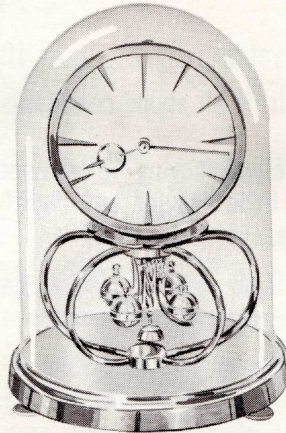

ANNIVERSARY CLOCKS FROM GERMANY

400 DAY