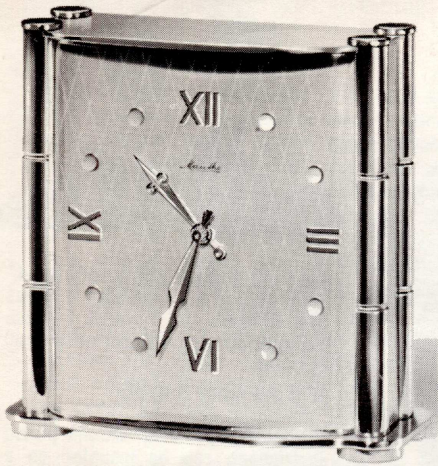

PROMOTIONAL ALARM CLOCKS

SENATOR

One day clear bell alarm movement. Solid brass mat and polished case. Curved crystal with an exciting silver dial design, gilt figures and radium dots accent this fine timepiece. 3 3/8" x 3 1/2". #665
only 17.25

BY
Mauthe