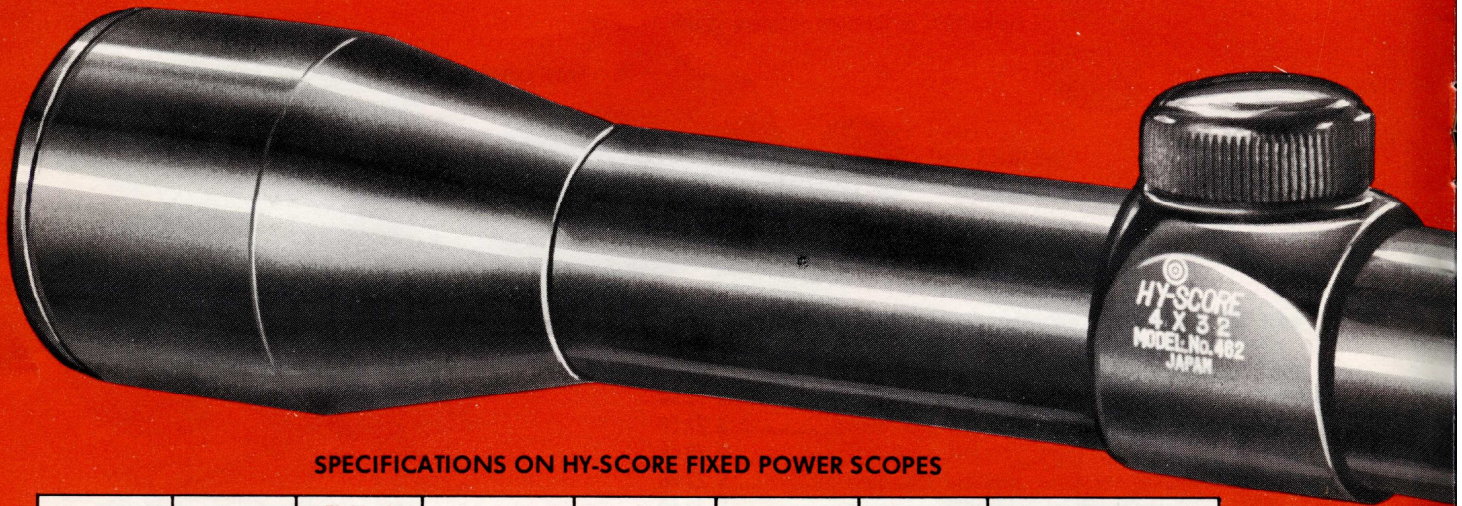

HY-SCORE RIFLESCOPES

CENTERED RETICULE

SPECIFICATIONS ON HY-SCORE FIXED POWER SCOPES

Model	Power	Field of View 100 yds.	Relative Brightness	Tube dia.	Objective Diam. in.	Wght. oz.	Eye Relief Inches
461	2-1/2	35'	64	1"	1-3/8	8	2-1/2 to 3-1/2"
466	2-1/2	35'	64	1"	1-3/8	8	2-1/2 to 3-1/2"
462	4	28'	64	1"	1-3/8	10	2-1/2 to 3-1/2"
468	4	28'	64	1"	1-3/8	10	2-1/2 to 3-1/2"
463	6	22'	28	1"	1-3/8	10	2-1/2 to 3"
467	4	26'	14	3/4"	5/8	7-1/4	1-3/4
469	6	19'	6	3/4"	5/8	7-1/2	1-3/4
472	4	25'	13 1/2	3/4"	5/8	6-1/2	2-1/4

PERMANENT SUNSHADE
PROJECTS OBJECTIVE