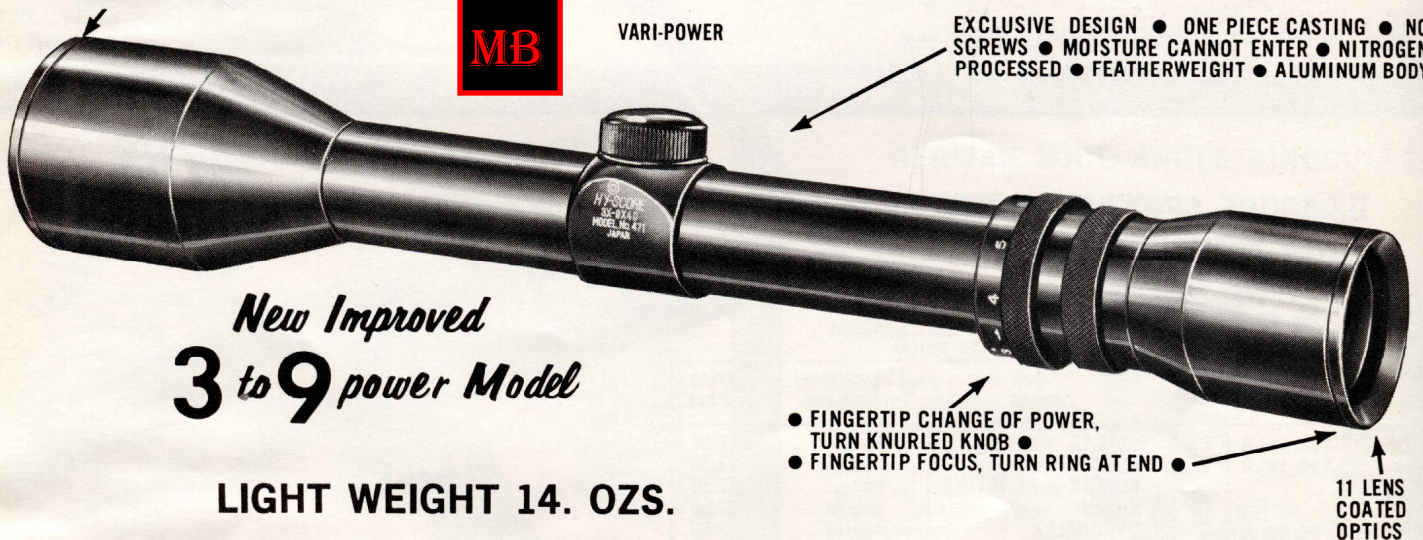

PERMANENT SUNSHADE  
PROJECTS OBJECTIVE

*New Improved*  
**3 to 9 power Model**

**LIGHT WEIGHT 14. OZS.**

HY-SCORE 3 to 9 Vari-powered scope zooms through 3 to 9 power without impairing its brilliantly clear image. A positive companion for serious big game hunters. Use the low power when traveling through thick underbrush and switch over to greater magnification when you reach a vantage point without changing the impact point of your rifle or the dimensions of your crosshair.