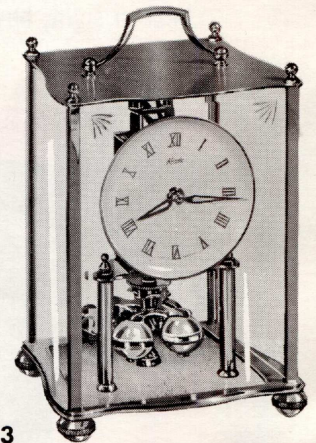

OUR #683
KUNDO #420 **only 34.50**

PROMOTIONAL WALL THERMOMETERS

SUPERFECT

Thermometer. Same as above but of unbreakable plastic. Green, red or ivory colors. 2¾" diameter. Either for desk or wall. **#575**
only 1.65