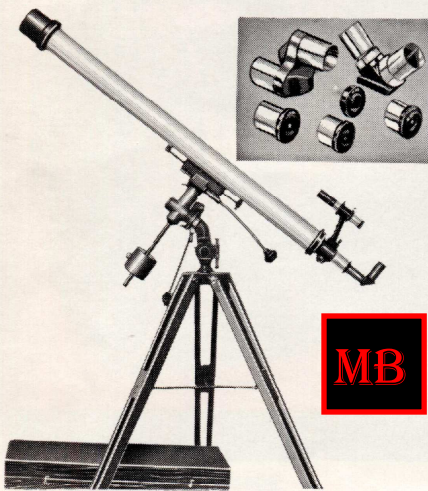

TELESCOPES AND MICROSCOPES

GOTO 2.4 INCH EQUATORIAL REFRACTOR MODEL 452 48-200 POWER 2.4" OBJECTIVE

Modern equatorial mount. The declination and R. A. have slow motion control handles. Standard equipment consists of 6x 17mm removable achromatic viewfinder with cross-hair and focusing adjustment, rack and pinion mechanism, 4 eyepieces (200x6mm, 133x9mm, 96x12.5mm), star diagonal, erecting prism, sun-glass, wooden cabinet, tripod with equipment table, complete instruction booklet, guarantee card, plus book "Discover the Stars", 130 pages of education and scientific material by Johnson and Adler. Optical Specifications: Focal length 1200mm, Focal ratio F/20, resolving power 1.93 sec. complete **$250.00**. Additional eyepieces available.

#452-30 30mm for 40 power. **$15.00**