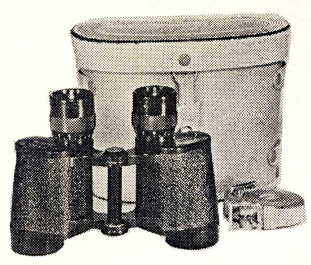

JANA IMPORTED BINOCULARS

Best Values . . . 1966 Models . . . The Best Name in Binoculars

630 Z-IFC JANA