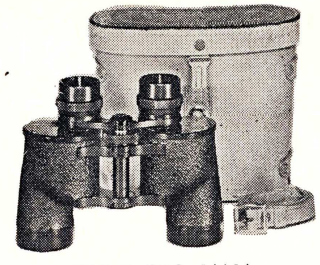

625 West Twelfth Avenue, Denver, Colorado 80202

JANA IMPORTED BINOCULARS

Best Values . . . 1966 Models . . . The Best Name in Binoculars

630 Z-IFC JANA

735 Z-IFC JANA

735 B-CFC JANA

750 Z-IFC JANA

New 9x20 Power "Pocket" Binoculars

No. 920-CFC. Weighs only 8 3/4 oz., will slip into shirt pocket with ease. Chrome finish, black trim. Right eyepiece adjusted **Plus Center Focus** for sharp, clear, fast focusing. **Not a Toy—a full Prism, Quality Binocular.** Nine-power magnification, large field. Complete with case and straps. **List Price, each.....\$29.90**

JANA "ZOOM" BINOCULAR

No. 7-12x40 B-CFC. This new B&L Style, fully ZOOM Binocular features full focusing at all powers from 7 to 12 power. Power is changed by center wheel knob and the focus is controlled by a second center wheel knob. Smooth dial control of the zoom keeps the view clear at all powers. Large **HARD-COATED LENSES** allows maximum light transmission for bright, clear image. Wide field of view. Furnished with plush-lined hard-formed case and set of carrying straps. Each pair is individually boxed. **List Price\$69.90**