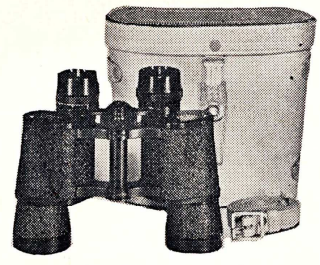

625 West Twelfth Avenue, Denver, Colorado 80202

JANA IMPORTED BINOCULARS

Best Values . . . 1966 Models . . . The Best Name in Binoculars

630 Z-IFC JANA

735 Z-IFC JANA

735 B-CFC JANA

750 Z-IFC JANA

New 9x20 Power "Pocket" Binoculars

No. 920-CFC. Weighs only 8 3/4 oz., will slip into shirt pocket with ease. Chrome finish, black trim. Right eyepiece adjusted **Plus Center Focus** for sharp, clear, fast focusing. **Not a Toy—a full Prism, Quality Binocular.** Nine-power magnification, large field. Complete with case and straps. **List Price, each.....\$29.90**

JANA "ZOOM" BINOCULAR

No. 7-12x40 B-CFC. This new B&L Style, fully ZOOM Binocular features full focusing at all powers from 7 to 12 power. Power is changed by center wheel knob and the focus is controlled by a second center wheel knob. Smooth dial control of the zoom keeps the view clear at all powers. Large **HARD-COATED LENSES** allows maximum light transmission for bright, clear image. Wide field of view. Furnished with plush-lined hard-formed case and set of carrying straps. Each pair is individually boxed. **List Price\$69.90**