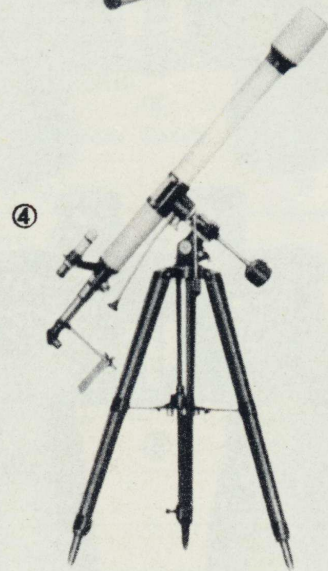

- ① **2 1/2" Standard Equatorial**
  48 × ~ 200 × F.L. 1200 mm Tax Free Price
  ¥ 38,000 ($ 105.56)

Oculars & Power	H	6 mm	200 ×
"	"	H	9 mm 133 ×
"	"	H	12.5 mm 96 ×
"	"	H	25 mm 48 ×

Accessories:
6 × finder, Zenith prism, Erecting prism and wooden cabinet

- ② **3" Standard Equatorial**
  52 × ~ 217 × F.L. 1300 mm ¥ 76,000 ($ 211.11)

Oculars & Power	H	6 mm.	217 ×
"	"	H	9 mm 144 ×
"	"	H	12.5 mm 104 ×
"	"	H	25 mm 52 ×

Accessories:
6 × finder, Sun-star diagonal prism, Erecting prism,
Sun-projecting screen and wooden cabinet

- ③ **4" Equatorial w/driving clock**
  38 × ~ 250 × F.L. 1500 mm ¥ 190,000 ($ 527.78)

- ④ **8" Reflective Southern Sky Equatorial**
  41 × ~ 275 × ¥ 160,000 ($ 444.44)

- ⑤ **Planetarium Jr. (for home use) w/screen** ¥ 9,800 ($ 27.22)