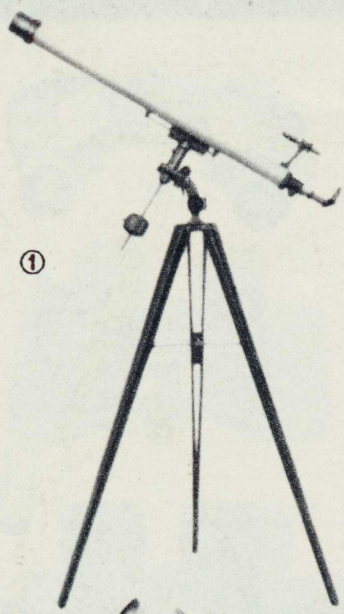

Gold Filled & Shell Covered

3× Bendable		¥ 4,100	¥ 3,700 (\$ 10.28)
② 3× w/handle		¥ 4,300	¥ 3,900 (\$ 10.83)

ASTRONOMICAL TELESCOPES (NON-TAXABLE)

Shipping Service Available

Goto Kogaku

- ① **2 1/2" Standard Equatorial**
 48 × ~ 200 × F.L. 1200 mm Tax Free Price
 ¥ 38,000 (\$ 105.56)
- | | | | |
|-----------------|---|------|--------------|
| Oculars & Power | H | 6 mm | 200 × |
| " | " | H | 9 mm 133 × |
| " | " | H | 12.5 mm 96 × |
| " | " | H | 25 mm 48 × |