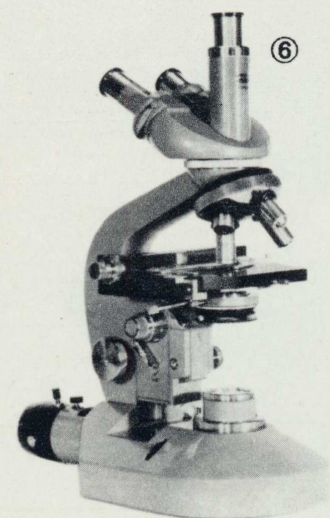

MICROSCOPES

(NON-TAXABLE)

Shipping Service Available

MB

Nippon Kogaku (Nikon)

Tax Free Price

Mod. SBR (Binocular)	20× ~ 1500×	¥ 106,600 ($ 296.11)
⑤ Mod. SBR-Ke (Binocular) w/built-in illuminator	20× ~ 1500×	¥ 136,600 ($ 379.44)
Mod. SIR (Monocular)	20× ~ 1500×	¥ 69,200 ($ 192.22)
Mod. SBC (Binocular)	20× ~ 1500×	¥ 91,600 ($ 254.44)
Mod. SIC (Monocular)	20× ~ 1500×	¥ 54,200 ($ 150.56)
Vertical Tube for above		¥ 2,800 ($ 7.78)
Mod. STR (Triocular)	20× ~ 1500×	¥ 120,000 ($ 333.33)
Interfering Phase Contrast Accessories for above microscopes (A unique and the best Phase Contrast in the world)		¥ 95,000 ($ 263.89)
Mod. H-b (Portable) wt. only 800 gr.		
	100× ~ 1000×	¥ 53,600 ($ 148.89)
① Mod. E (Monocular)	100× ~ 600×	¥ 14,000 ($ 38.89)
Mod. SMZ (Zoom, Stereoscopic)		
	8× ~ 60×	¥ 85,000 ($ 236.12)
② Mod. POH (Petrographic)	20× ~ 400×	¥ 139,000 ($ 386.11)
Photomicrographic Attachments		
Mod. FMA (for Nikon and Contax)		¥ 23,000 ($ 63.89)
Mod. FMB (for Leica type camera)		¥ 23,000 ($ 63.89)
Mod. FMF (for Nikon F)		¥ 23,000 ($ 63.89)

Olympus

Mod. FFE Bi-I (Binocular) w/illuminator	28× ~ 1500×	¥ 121,000 ($ 336.11)
⑥ Mod. EHCrTr-1 (Triocular) w/built-in illuminator	28× ~ 1500×	¥ 130,100 ($ 361.40)
Mod. ECE Bi-I (Binocular) w/illuminator	28× ~ 1500×	¥ 96,200 ($ 267.22)
Mod. EC Bi-I (Binocular)	28× ~ 1500×	¥ 81,200 ($ 225.56)
④ Mod. EC Special (Monocular)	20× ~ 1500×	¥ 56,800 ($ 157.87)
③ Mod. GB (Monocular)	50× ~ 1500×	¥ 46,500 ($ 129.17)
Mod. GK (Monocular)	50× ~ 1500×	¥ 37,800 ($ 105.00)
Mod. HS-II (Monocular)	70× ~ 900×	¥ 27,500 ($ 76.39)
Mod. ST-II (Monocular)	70× ~ 600×	¥ 12,600 ($ 35.00)
Mod. MIC (Small Microscope)	40× ~ 300×	¥ 6,900 ($ 19.17)
Mod. ME (Metallurgical)	42× ~ 1500×	¥ 83,000 ($ 230.57)

Photomicrographic Attachment

Mod. PM-6 (w/camera-body)	¥ 28,000 ($ 77.78)