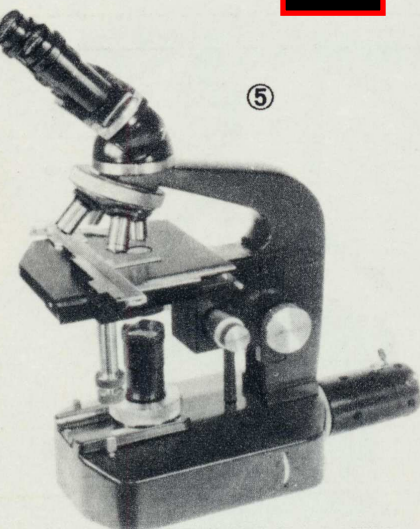

MICROSCOPES

(NON-TAXABLE)

Shipping Service Available

MB

Nippon Kogaku (Nikon)

Tax Free Price

Mod. SBR (Binocular)	20× ~ 1500×	¥ 106,600 ($ 296.11)
⑤ Mod. SBR-Ke (Binocular) w/built-in illuminator	20× ~ 1500×	¥ 136,600 ($ 379.44)
Mod. SIR (Monocular)	20× ~ 1500×	¥ 69,200 ($ 192.22)
Mod. SBC (Binocular)	20× ~ 1500×	¥ 91,600 ($ 254.44)
Mod. SIC (Monocular)	20× ~ 1500×	¥ 54,200 ($ 150.56)
Vertical Tube for above		¥ 2,800 ($ 7.78)
Mod. STR (Triocular)	20× ~ 1500×	¥ 120,000 ($ 333.33)
Interfering Phase Contrast Accessories for above microscopes (A unique and the best Phase Contrast in the world)		¥ 95,000 ($ 263.89)
Mod. H-b (Portable) wt. only 800 gr.		
	100× ~ 1000×	¥ 53,600 ($ 148.89)
① Mod. E (Monocular)	100× ~ 600×	¥ 14,000 ($ 38.89)
Mod. SMZ (Zoom, Stereoscopic)		
	8× ~ 60×	¥ 85,000 ($ 236.12)
② Mod. POH (Petrographic)	20× ~ 400×	¥ 139,000 ($ 386.11)
Photomicrographic Attachments		
Mod. FMA (for Nikon and Contax)		¥ 23,000 ($ 63.89)
Mod. FMB (for Leica type camera)		¥ 23,000 ($ 63.89)
Mod. FMF (for Nikon F)		¥ 23,000 ($ 63.89)

Olympus

Mod. FFE Bi-I (Binocular) w/illuminator	28× ~ 1500×	¥ 121,000 ($ 336.11)
⑥ Mod. EHCrTr-1 (Triocular) w/built-in illuminator	28× ~ 1500×	¥ 130,100 ($ 361.40)
Mod. ECE Bi-I (Binocular) w/illuminator	28× ~ 1500×	¥ 96,200 ($ 267.22)
Mod. EC Bi-I (Binocular)	28× ~ 1500×	¥ 81,200 ($ 225.56)
④ Mod. EC Special (Monocular)	20× ~ 1500×	¥ 56,800 ($ 157.87)
③ Mod. GB (Monocular)	50× ~ 1500×	¥ 46,500 ($ 129.17)
Mod. GK (Monocular)	50× ~ 1500×	¥ 37,800 ($ 105.00)
Mod. HS-II (Monocular)	70× ~ 900×	¥ 27,500 ($ 76.39)
Mod. ST-II (Monocular)	70× ~ 600×	¥ 12,600 ($ 35.00)
Mod. MIC (Small Microscope)	40× ~ 300×	¥ 6,900 ($ 19.17)
Mod. ME (Metallurgical)	42× ~ 1500×	¥ 83,000 ($ 230.57)

Photomicrographic Attachment

Mod. PM-6 (w/camera-body)	¥ 28,000 ($ 77.78)