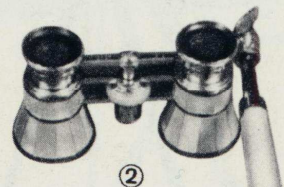

Topcon

7×50 mm	IF	¥ 15,200	¥ 14,100 (\$ 39.17)
8×30 mm	CFWF	¥ 16,800	¥ 15,500 (\$ 43.06)
10×50 mm	IF	¥ 18,900	¥ 17,400 (\$ 48.33)
3× Opera Glass		¥ 2,950	¥ 2,750 (\$ 7.64)

Others

VISTA 6×15	CF	¥ 5,600	¥ 4,500 (\$ 12.50)
VISTA New Sports Glass		¥ 3,800	¥ 3,500 (\$ 9.72)
MIGNON Opera Glasses			
3× Foldable Type,			
Gold Brocade		¥ 2,800	¥ 2,500 (\$ 6.94)
3× Oga Craft		¥ 7,000	¥ 6,400 (\$ 17.78)

Gold Filled & Shell Covered

3× Bendable		¥ 4,100	¥ 3,700 (\$ 10.28)
② 3× w/handle		¥ 4,300	¥ 3,900 (\$ 10.83)

ASTRONOMICAL TELESCOPES (NON-TAXABLE)

Shipping Service Available

Goto Kogaku

- ① **2 1/2" Standard Equatorial**
 48 × ~ 200 × F.L. 1200 mm Tax Free Price
 ¥ 38,000 (\$ 105.56)
- | | | | |
|-----------------|---|------|--------------|
| Oculars & Power | H | 6 mm | 200 × |
| " | " | H | 9 mm 133 × |
| " | " | H | 12.5 mm 96 × |
| " | " | H | 25 mm 48 × |