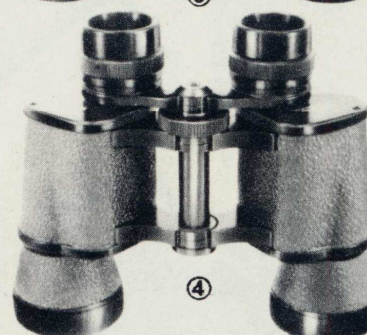

Gold Filled & Shell Covered

3× Bendable		¥ 4,100	¥ 3,700 (\$ 10.28)
② 3× w/handle		¥ 4,300	¥ 3,900 (\$ 10.83)

ASTRONOMICAL TELESCOPES (NON-TAXABLE)

Shipping Service Available

Goto Kogaku

- ① **2 1/2" Standard Equatorial**
 48 × ~ 200 × F.L. 1200 mm Tax Free Price
 ¥ 38,000 (\$ 105.56)
- | | | | |
|-----------------|---|------|--------------|
| Oculars & Power | H | 6 mm | 200 × |
| " | " | H | 9 mm 133 × |
| " | " | H | 12.5 mm 96 × |
| " | " | H | 25 mm 48 × |