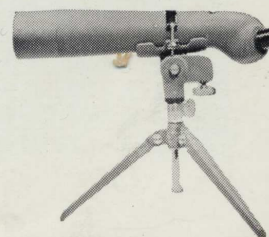

EVERYTHING
in
**Optical, Photographic
& Transistor Products**