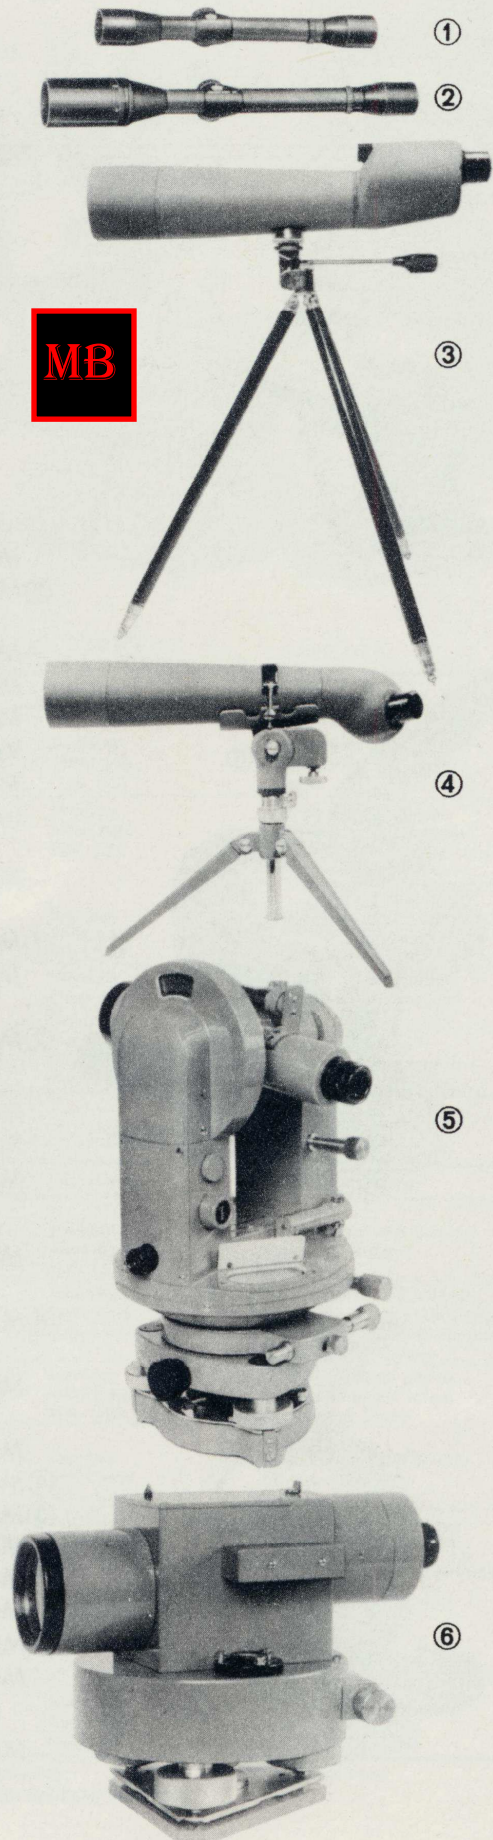

Shipping Service Available

TELESCOPES AND OTHERS (NON-TAXABLE)

Laelia

	Tax Free Price
50 mm Telescope 100× and 48×	¥ 12,800 ($ 35.57)
60 mm Telescope 116× and 56×	¥ 18,900 ($ 52.50)
3" Telescope 50×~150× (Can be used as F:12 telephoto lens.)	¥ ($)

AND MANY OTHERS

AGENTS for

NIPPON KOGAKU, GOTO KOGAKU and ASTRO KOGAKU

RIFLESCOPES

KOWA (Kowa Koki) 2.5× and .3×	¥ 7,500 ($ 20.83)
①4×	¥ 8,500 ($ 23.61)
①4× Command Post	¥ 10,000 ($ 27.78)
6×	¥ 9,800 ($ 27.22)
②10× w/focus adjuster	¥ 11,500 ($ 31.94)
3×~9× Zoom Command Post	¥ 14,300 ($ 39.73)
LUPINUS 3×~7× Zoom	¥ 8,000 ($ 22.22)

SPOTTING SCOPES

KOWA (Kowa Koki) 20× 50 mm Straight Jr. w/boss	¥ 10,000 ($ 27.78)
③25× Straight Type w/boss tripod excluded (Can be screwed on any camera-tripod.)	¥ 14,100 ($ 39.14)
④25× Offset Type	¥ 14,500 ($ 40.28)
Stand	¥ 4,800 ($ 13.33)
Extra Oculars	
15×	¥ 2,700 ($ 7.50)
20×	¥ 2,750 ($ 7.64)
40×	¥ 3,000 ($ 8.33)
60×	¥ 3,500 ($ 9.72)

TRANSITS

TOKYO SOKKI ⑤Mod. NA-2 25× Erect	
Horiz. 20" Vert. 1' w/straight tripod	¥ 110,000 ($ 305.56)
Mod. A-1 23× Erect	
Horiz. 20" Vert. 1' w/extensible tripod	¥ 95,000 ($ 263.89)

LEVELS

TOKYO SOKKI ⑥Mod. OL-1 Auto-Level 27× Erect w/extensible tripod	¥ 65,000 ($ 180.56)
Mod. T-3 Tilting Level 25× Erect w/straight tripod	¥ 55,000 ($ 152.78)