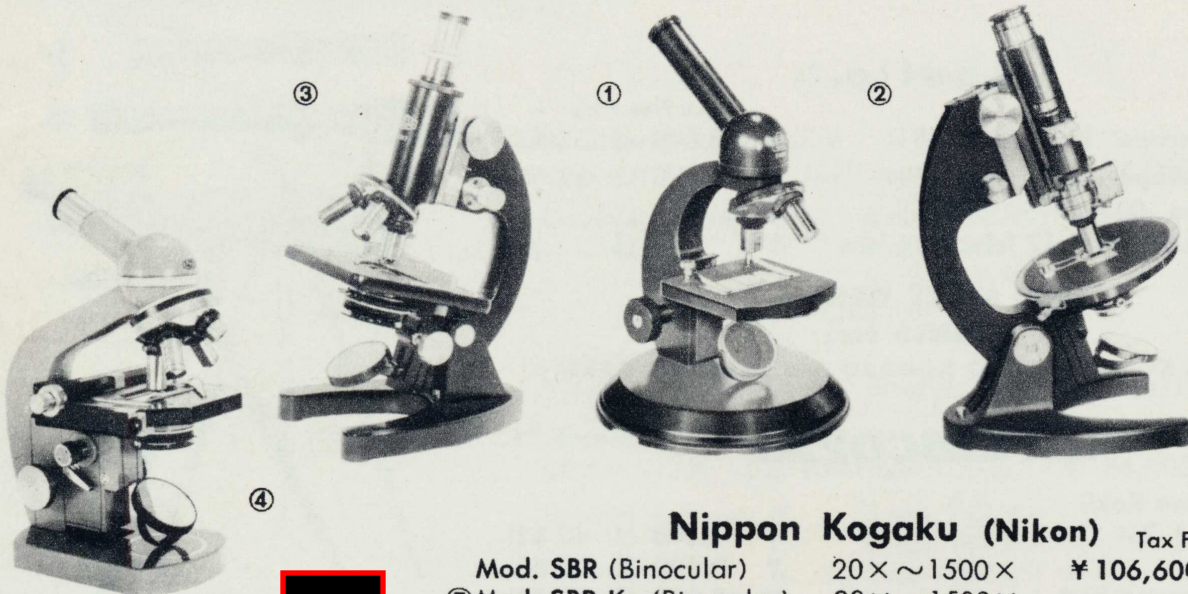

MICROSCOPES

(NON-TAXABLE)

Shipping Service Available

MB

Nippon Kogaku (Nikon)

Tax Free Price

Mod. SBR (Binocular)	20× ~ 1500×	¥ 106,600 ($ 296.11)
⑤ Mod. SBR-Ke (Binocular) w/built-in illuminator	20× ~ 1500×	¥ 136,600 ($ 379.44)
Mod. SIR (Monocular)	20× ~ 1500×	¥ 69,200 ($ 192.22)
Mod. SBC (Binocular)	20× ~ 1500×	¥ 91,600 ($ 254.44)
Mod. SIC (Monocular)	20× ~ 1500×	¥ 54,200 ($ 150.56)
Vertical Tube for above		¥ 2,800 ($ 7.78)
Mod. STR (Triocular)	20× ~ 1500×	¥ 120,000 ($ 333.33)
Interfering Phase Contrast Accessories for above microscopes (A unique and the best Phase Contrast in the world)		¥ 95,000 ($ 263.89)
Mod. H-b (Portable) wt. only 800 gr.		
	100× ~ 1000×	¥ 53,600 ($ 148.89)
① Mod. E (Monocular)	100× ~ 600×	¥ 14,000 ($ 38.89)
Mod. SMZ (Zoom, Stereoscopic)		
	8× ~ 60×	¥ 85,000 ($ 236.12)
② Mod. POH (Petrographic)	20× ~ 400×	¥ 139,000 ($ 386.11)
Photomicrographic Attachments		
Mod. FMA (for Nikon and Contax)		¥ 23,000 ($ 63.89)
Mod. FMB (for Leica type camera)		¥ 23,000 ($ 63.89)
Mod. FMF (for Nikon F)		¥ 23,000 ($ 63.89)

Olympus

Mod. FFE Bi-I (Binocular) w/illuminator	28× ~ 1500×	¥ 121,000 ($ 336.11)
⑥ Mod. EHCrTr-1 (Triocular) w/built-in illuminator	28× ~ 1500×	¥ 130,100 ($ 361.40)
Mod. ECE Bi-I (Binocular) w/illuminator	28× ~ 1500×	¥ 96,200 ($ 267.22)
Mod. EC Bi-I (Binocular)	28× ~ 1500×	¥ 81,200 ($ 225.56)
④ Mod. EC Special (Monocular)	20× ~ 1500×	¥ 56,800 ($ 157.87)
③ Mod. GB (Monocular)	50× ~ 1500×	¥ 46,500 ($ 129.17)
Mod. GK (Monocular)	50× ~ 1500×	¥ 37,800 ($ 105.00)
Mod. HS-II (Monocular)	70× ~ 900×	¥ 27,500 ($ 76.39)
Mod. ST-II (Monocular)	70× ~ 600×	¥ 12,600 ($ 35.00)
Mod. MIC (Small Microscope)	40× ~ 300×	¥ 6,900 ($ 19.17)
Mod. ME (Metallurgical)	42× ~ 1500×	¥ 83,000 ($ 230.57)

Photomicrographic Attachment

Mod. PM-6 (w/camera-body)	¥ 28,000 ($ 77.78)