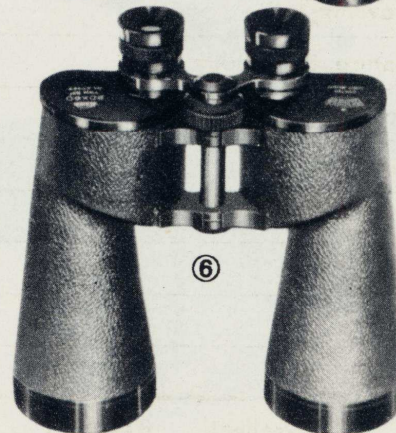

Gold Filled & Shell Covered

3× Bendable		¥ 4,100	¥ 3,700 (\$ 10.28)
② 3× w/handle		¥ 4,300	¥ 3,900 (\$ 10.83)

ASTRONOMICAL TELESCOPES (NON-TAXABLE)

Shipping Service Available

Goto Kogaku

- ① **2 1/2" Standard Equatorial**
 48 × ~ 200 × F.L. 1200 mm Tax Free Price
 ¥ 38,000 (\$ 105.56)
- | | | | |
|-----------------|---|------|--------------|
| Oculars & Power | H | 6 mm | 200 × |
| " | " | H | 9 mm 133 × |
| " | " | H | 12.5 mm 96 × |
| " | " | H | 25 mm 48 × |