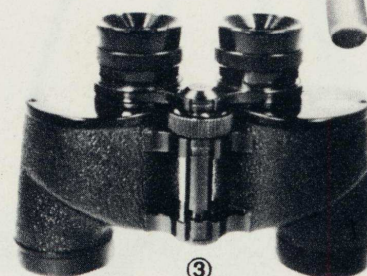

Gold Filled & Shell Covered

3× Bendable		¥ 4,100	¥ 3,700 (\$ 10.28)
② 3× w/handle		¥ 4,300	¥ 3,900 (\$ 10.83)

ASTRONOMICAL TELESCOPES (NON-TAXABLE)

Shipping Service Available

Goto Kogaku

- ① **2 1/2" Standard Equatorial**
 48 × ~ 200 × F.L. 1200 mm Tax Free Price
 ¥ 38,000 (\$ 105.56)
- | | | | |
|-----------------|---|------|--------------|
| Oculars & Power | H | 6 mm | 200 × |
| " | " | H | 9 mm 133 × |
| " | " | H | 12.5 mm 96 × |
| " | " | H | 25 mm 48 × |