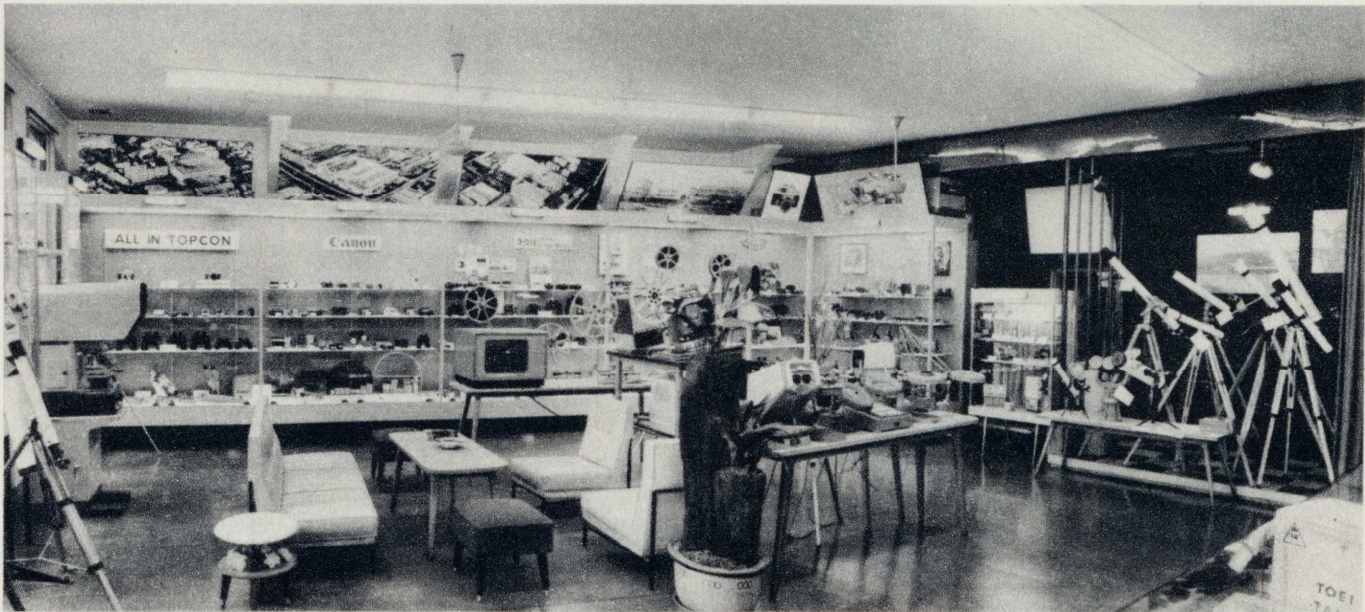

WE OFFER YOU SERVICE . . .

BEFORE YOU BUY!!

Whatever your requirements we have the exact one you're looking for. Our MATSUSHIMA OPTICAL CENTER on the 2nd floor is a complete product display showroom of the finest optical and photographic products manufactured in Japan.

World renowned products from Nikon, Olympus, Kowa, Canon, Topcon, Elmo, Minolta, Kyowa Optical and Goto Optical in addition to many other leading Japanese manufacturers are all on display with convenient descriptive catalogs, brochures and literatures.

Cameras, photographic equipment and supplies, optical products such as binoculars, telescopes and microscopes from these leading manufacturers in one complete showroom simplify your buying requirement.

When you visit the MATSUSHIMA OPTICAL CENTER you will know what you need.

We also have a miniature planetarium. Just the right thing for the junior astronomer. And for the perfectionist our special 8 mm consultant will give you a revealing introduction to the pleasures of better 8 mm movies.

Drop in and see us. The difference in buying the right and the wrong product is in knowing before you buy.