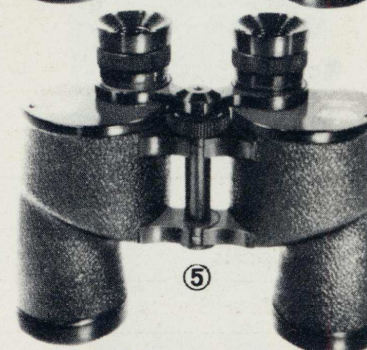

Gold Filled & Shell Covered

3× Bendable		¥ 4,100	¥ 3,700 (\$ 10.28)
② 3× w/handle		¥ 4,300	¥ 3,900 (\$ 10.83)

ASTRONOMICAL TELESCOPES (NON-TAXABLE)

Shipping Service Available

Goto Kogaku

- ① **2 1/2" Standard Equatorial**
 48 × ~ 200 × F.L. 1200 mm Tax Free Price
 ¥ 38,000 (\$ 105.56)
- | | | | |
|-----------------|---|------|--------------|
| Oculars & Power | H | 6 mm | 200 × |
| " | " | H | 9 mm 133 × |
| " | " | H | 12.5 mm 96 × |
| " | " | H | 25 mm 48 × |