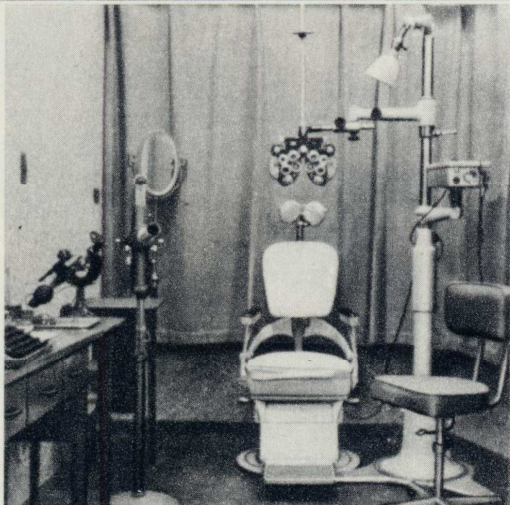

We are compelled to decline accepting overseas mail order on eye-glasses.

FRAMES (Fitting usually 1 hour)

	Average Price
① Ladies' Celluloid	¥ 1,500 (\$ 4.17)
② Men's Celluloid	¥ 1,600 (\$ 4.44)
③ Men's Bifocal Frames (Flip-up)	¥ 3,500 (\$ 9.72)
④ Men's Cullu-Metal Combination	¥ 3,200 (\$ 8.89)
Bifocal Lenses (by special order)	7~10 days
Prescription-Sun-Glasses (by special order)	4~6 days
⑤ TV Eye-Glasses (Convenient adjustable prism lens spectacle for relaxed natural all-position TV viewing. Good for long reading.)	Price ¥ 1,800 (\$ 5.00)