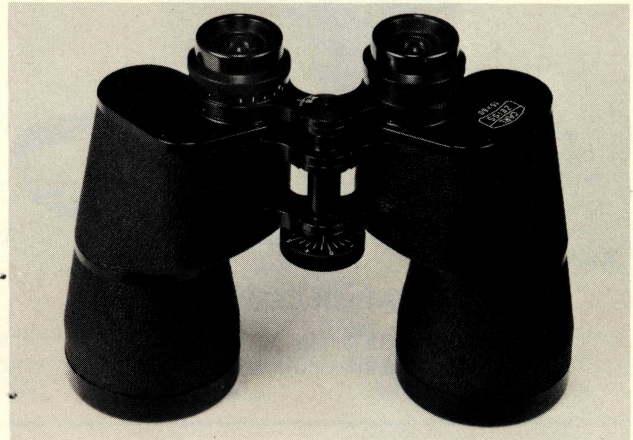

The Carl Zeiss 15x60 central focusing binocular

- 15x60 central focusing, high twilight performance, for hunting, ornithology, aviation, engineering, and amateur astronomy, as well as exploring **339.00***
  (1) 43226-00/(3) 95203-40

* Plus 10% Federal Excise Tax

MONOCULARS

(without neck cord or case)

- 8x30 8x magnification, lightweight and compact, use for observation, reading, spotting scope; and, with supplementary close-up lens, as telescopic magnifier **79.00**
  (1) 8952-67/(3) 4947-40
- 8x30B same as 8x30 but may be used **with or without** eyeglasses; can also be used at tele-attachment for Contaflex camera; extends focal length of standard lens from 50mm. to 400mm. **99.00**
  (1) 6466-00/(3) 3859-40
- 15x60 15x magnification, lightweight glass with tripod socket; can be mounted directly on camera tripod **169.00**
  (1) 27112-67/(3) 49101-40