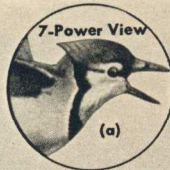

With Scope

With Monocular

Using 50mm Lens

With 7x Monocular

Using 15x Spotting

Widest Range of Results is possible using either scope listed at top of Page. Effective focal-lengths from 750 to 2700mm (or more) are possible by interchanging eyepieces.

Economy, Compactness plus ease of carrying and use. You simply thread on a small, lightweight unit that stores in your pocket. Picture quality is very good.

\$4.95 Camera-to-Scope Adapter

(E)

(E) Custom Adapter for mounting your camera to Wards spotting scope (A) and (B) above. Threaded for standard Series-5 filter adapter rings or step-up or step-down rings sold at left. Locks to scope eyepiece. 67 R 7234 TT—Sent from Chicago only. Allow time. Ship. wt. 2 oz. Only \$4.95

Check These Tips, Also See "Guide" Below

What About Objective Lens Size? The second figure of each binocular classification (7x35) stands for the diameter of the objective (front) lens, in millimeters. The bigger the lens, the greater the light gathering capacity—and the brighter your view under dim light.