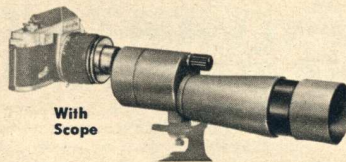

Large ring focuses objective lens. Use with companion tripod. Actual weight less than 5 lbs. Stands about 12 in. high—elevates to 18 in. Head tilts, swivels and locks. Includes elevator tripod, 5 eyepieces—order case below. To use with your camera, order Adapter (E) below. Ship. wt. 8 lbs.

	(A) Sportster	(B) Marksman
Objective	5-Element	2-Element
Prisms	BaK 4	BaK 7
Eyepiece Design	4-Element Orthoscopic	3-Element Kellner
Focus Adj.	Internal Prism	Objective Cell
Near-Focus	Near as 24 Ft.	Near as 54 Ft.
Length	About 10 1/2 in.	About 14 in.

Here's What You Get With Popular Combinations:

Camera Lens	7X Monocular	15X Scope	20X Scope
Normal 50mm	350mm-f/10	750mm-f/13	1000mm-f/17
Tele 90mm	630mm-f/18	1350mm-f/23	1800mm-f/30
135mm	945mm-f/27	2125mm-f/36	2700mm-f/45