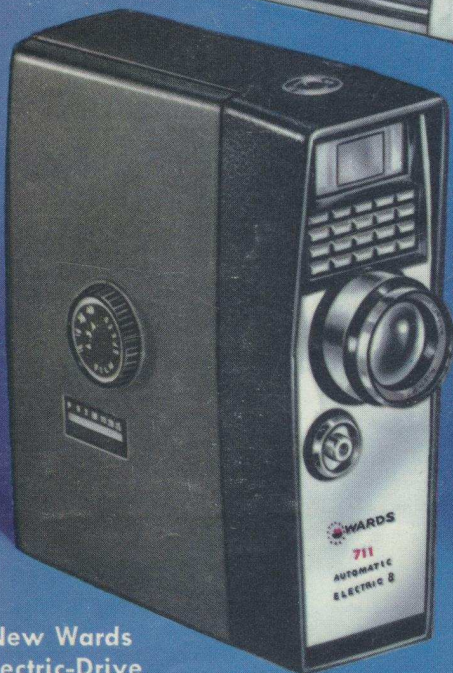

MONTGOMERY WARD

1963 CAMERA Catalog

New Wards
Projector Shows
100 Slides—Page 19

*See What's New in
Automatic Photography*

New Wards
Electric-Drive
Movie Camera—
Page 40

New Wards 35mm
Automatic Camera
—Page 7

INDEX ON PAGE 3 • CREDIT TERMS ON PAGE 38

Conquer Space With a Wards Spotting Scope

Threaded Socket to Fit Your Camera Tripod

NEW! Wards Finest

FOR IMAGE RESOLUTION AND FOR TWILIGHT PERFORMANCE

- Large 60mm Objective Lens
- 15X, 20X, 25X, 40X or 60X Magnification
- Barium Crown BaK4 Prisms
- Finest Quality Orthoscopic 4-element Eyepieces
- Elevating Tripod Included