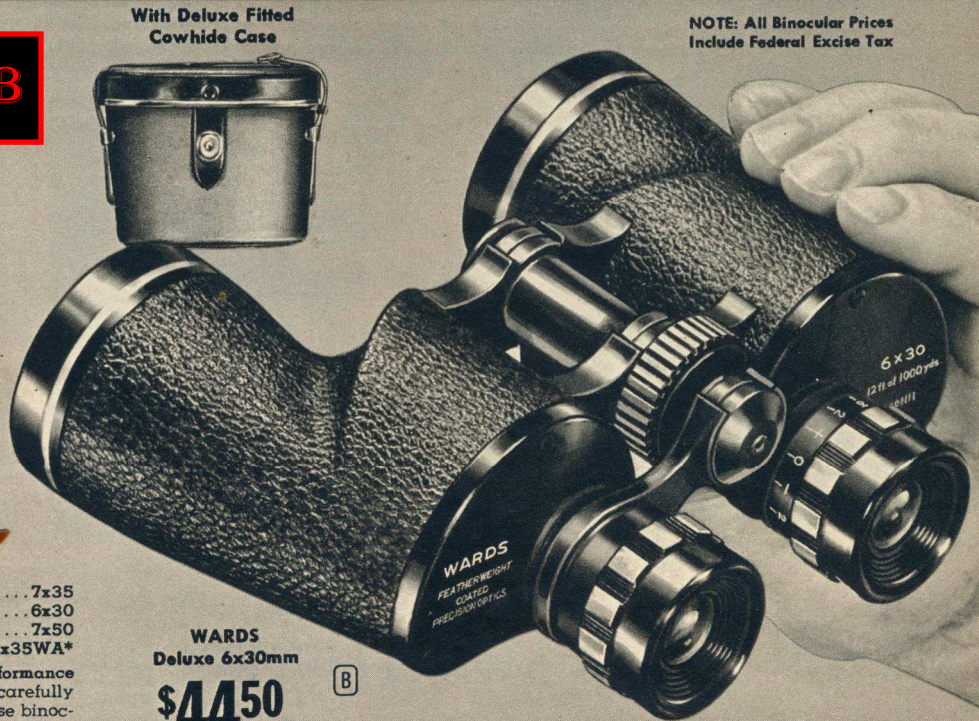

NOTE: All Binocular Prices
Include Federal Excise Tax

B
WARDS
Deluxe 6x30mm
$4450
Cash

Guide to Use of Binoculars

All Purpose.....6x30, 7x35   Hunting, Open.....7x35
Bird Watching..7x35WA*, 7x50   Hunting, Wooded.....6x30
Sports...6x30, 7x21WA*, 7x35   Night Use.....7x50
Yachting.....6x30, 7x35   Racing..7x21WA*, 7x35WA*

WARDS BINOCULARS . . . Your Assurance of Quality, Performance and Value! Painsstakingly developed by the factory, carefully selected and refined by Wards Testing Laboratories, these binoculars offer outstanding built-in quality features at hard-to-match prices. Made to Wards exacting and increasingly improved specifications. Imported directly to save you money.

Wards Popular-Priced BINOCULARS . . . Quality "Lightweights" for Every Need

- Lightweight Aluminum American-Style Mono-Mold Bodies
- Quality Optics, Adequate for All Normal Viewing Needs
- BaK7 Prisms Offer Good Image Clarity and Brightness
- Rugged, Attractive Pigskin Fitted Case with Straps

A Practical Choices for Many Uses. One-piece barrel construction provides extra protection against shock, moisture or dust. Black leather covering. Center-focus for superior ease of adjustment. Adjustable right eyepiece. Fully achromatic optics eliminate color fringes. Select BaK7 Barium Crown prisms provide brilliance, sharpness. All optical surfaces (not just outside ones) fully coated. 3-element eyepieces (except Wide-Angle which is 5-element).

Power and Obj.	Size, Closed	Field	Act. Wt.	Cat. No.	Ship. wt.	Cash
6x30mm	4¾ in.	393 ft.	21 oz.	67 R 7012L	3 lbs.	$29.47
7x35mm	5½ in.	376 ft.	22 oz.	67 R 7019L	3 lbs.	32.37
7x35mm WA*	5½ in.	578 ft.*	32 oz.	67 R 7016L	4 lbs.	39.47
7x50mm	7 in.	376 ft.	40 oz.	67 R 7021L	4 lbs.	38.37

*Wide-Angle Model . . . greater field of view. Field given at 1000 yds.

Wards Deluxe BINOCULARS . . . Featherweight, With Finest Japanese-Made Optics, Hard Coated Twice

- Featherweight Magnesium American-style Mono-Mold Deluxe Bodies
- Our Finest Japanese Optics—for Sharpest and Clearest Viewing Pleasure
- BaK4 Prisms, Best Available, 10% Brighter by Day, 40% Brighter by Night
- Deluxe Cowhide Fitted Case, Plush-Lined with Chromed Trim and Rain Guard

B Best Quality We Know of at These Low Prices. American style mono-mold design for extra protection against shock, moisture or dust. Black genuine leather covering. Sharp, clear and brilliant viewing. Finest BaK4 Barium Crown prisms and fully double, hard coated lenses transmit 10% more light in daytime, 40% more at night than BaK7. Finest, most highly corrected 3-element eyepieces (except Wide-Angle which are 5 element) have removable eyecups, handy for those who wear glasses. Exclusive 7x21WA model has all these features packed into an ultra-compact, pocket-size model.