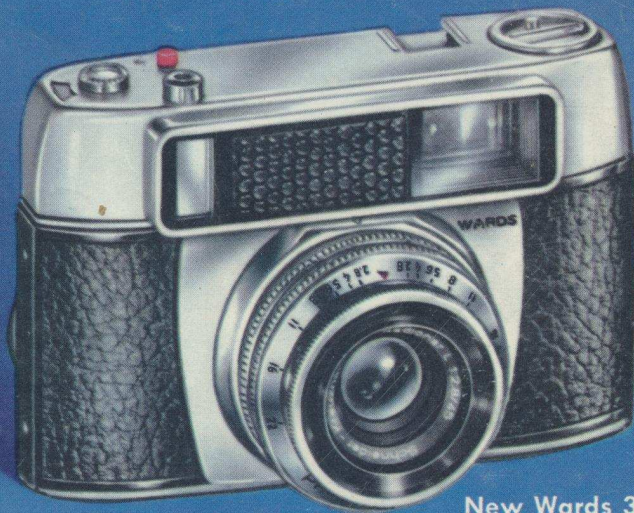

MONTGOMERY WARD

1963 CAMERA Catalog

New Wards
Projector Shows
100 Slides—Page 19

*See What's New in
Automatic Photography*

New Wards
Electric-Drive
Movie Camera—
Page 40

New Wards 35mm
Automatic Camera
—Page 7

INDEX ON PAGE 3 • CREDIT TERMS ON PAGE 38

Conquer Space With a Wards Spotting Scope

Threaded Socket to Fit Your Camera Tripod

NEW! Wards Finest

FOR IMAGE RESOLUTION AND FOR TWILIGHT PERFORMANCE

- Large 60mm Objective Lens
- 15X, 20X, 25X, 40X or 60X Magnification
- Barium Crown BaK4 Prisms
- Finest Quality Orthoscopic 4-element Eyepieces
- Elevating Tripod Included