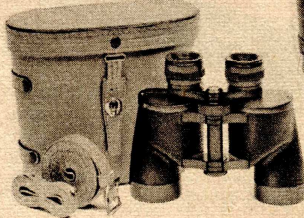

7X 35MM. ALL PURPOSE BINOCULAR

American type aluminum body. Excellent light transmission. Field of view 367 ft. at 1000 yd. Center focus.

Compare to $34.95 Binoculars Elsewhere!
B20-787. Klein's Low Price including $2.27 Federal Excise Tax . . . $24.88