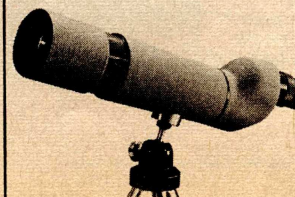

BUSHNELL 50 MM PRISMATIC SPOTTING SCOPE

Bushnell "Sentry" features hard coated, high resolution optics, retractable sunshade. Compact—barely 13" long. Light weight—only 24-oz. 20X eyepiece. Mounts on any tripod. 20 year guarantee. Brown crystal finish. Mailed Free.

Credit is Free!
D20-670 FT. Klein's Low Price $54.50

ACCESSORY EYEPIECES. Your choice of 12X, 16X, 32X or 48X.
D20-757 FT. State Choice $19.50