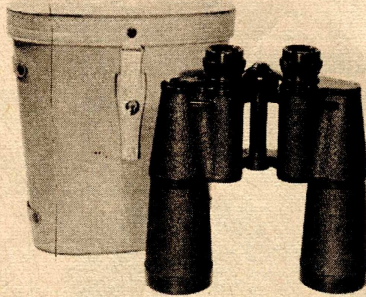

20X 50MM BINOLUX BINOCULARS

High power glasses with extra large objective lenses for greater luminosity. Ideal for distant viewing and observation, especially in flat, open areas and all identification at extreme range. Field of view 144 ft. at 1000 yds.

Compare to $51.95 Binoculars Elsewhere!
B20-784. Klein's Low Price including $3.89 Federal Excise Tax . . . $42.88

BINOLUX 7X 50MM BINOCULARS

A favorite with mariners. Unsurpassed for brilliance, especially desirable for night viewing. German style body. Field of view 372 ft. at 1000 yds. Center focus.

Compare to $35.95 Binoculars Elsewhere!
B20-791. Klein's Low Price including $2.72 Federal Excise Tax . . . $29.88