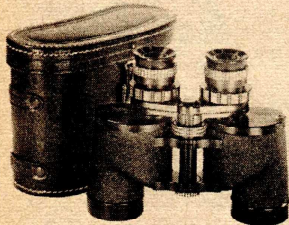

BINOLUX ZOOM AMERICAN TYPE BINOCULARS

Perfect for all uses — hunting, navigation, spectator sports, touring, bird watching! Looks like an ordinary binocular — but with a finger flick you go from 8 to 16 power . . . and your eyes never leave the binoculars. Field of view 314 feet at 1000 yards with 8 power . . . 203 ft. at 1000 yards with 16 power. Fine mesh gear focusing system. Lightweight one-piece aluminum mono-mold body for resistance to moisture and shock. Center focus individual right eye adjustment. Socket on body to attach tripod. Wt. 38 oz. Complete with lined pigskin case; carrying straps. Compare to $79.95 Binoculars Elsewhere!

B20-835. Klein's Low Price including $4.53 Federal Excise Tax . . . $49.88