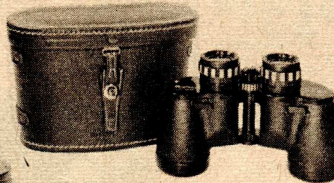

BINOLUX 7X35 WIDE ANGLE

Lightweight magnesium body. Center focus. Finest quality. Extraordinary quality at a sensational low price! Combines every desirable feature with precision workmanship. Popular 7 power with 35mm. objective lens. Wide angle design permits full 578 ft. field of view at 1000 yds.

Compare to $59.95 Binoculars Elsewhere!
B20-786. Klein's Low Price including $3.35 Federal Excise Tax . . . $36.88

BINOLUX ZEISS TYPE BINOCULARS

These binoculars are also designed to first-class, standard optical formulas and use the German Zeiss-type body which consists of two separate castings . . . a body and a barrel . . . which are threaded and screwed together. Less expensive than the American style body and not quite as strong. From Japan.