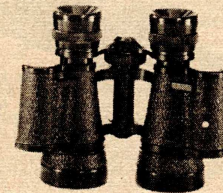

7 - POWER FIELD GLASSES

Binocular - style. Strong metal body, convenient center focus. Non-prismatic. Coated, complete with pigskin leather carrying case. 7X35 Model. From Japan. Compare to $15.45 Field Glasses Elsewhere!

B20-838. Klein's Low Price including $.91 Federal Excise Tax . . . $9.98