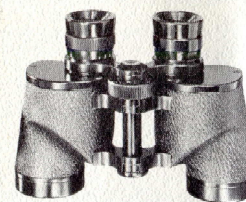

6 power all-purpose *

6 power, 30mm
Featherlight

Lightweight, wide-angle, budget-priced. Excellent for fast action and general observation at medium range. Lower magnification reduces hand tremor.

C.F. $59.50

Field of View: 460'
Exit Pupil: 5mm

Height: 4 1/2"
Weight: 16 oz.

8 power, 30mm wide-angle Featherlight. Same as above with higher magnification, but not recommended for night viewing.

C.F. $69.50.

Field of View: 460'
Exit Pupil: 3.75mm

Height: 4 1/2"
Weight: 16 oz.

Shallo Eyecups for eyeglass wearers, $2.00 pr.