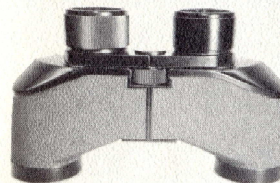

New Panoramic Rangemaster *

7 power, 35mm
Wide Angle

Originally designed for professionals. Tops for sports, spotting game. Extra-wide field—90% more viewing area than standard 7x35's. Exceptional clarity & brilliance.

World's premier binocular... for the man who demands the finest. $135.00 C.F. only

Field of View: 578'
Exit Pupil: 5mm

Height: 4 3/4"
Weight: 38 oz.