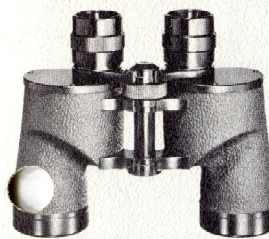

Bushnell FEATHERLIGHT Precision Binoculars...

8 power all-purpose *

8 power, 40mm
Featherlight

Higher light efficiency at dawn, dusk and at night than the 8x, 30mm. Perfect for all-around viewing at longer distances.

C.F. $89.50

Field of View: 375'
Exit Pupil: 5mm

Height: 5 1/2"
Weight: 23 oz.

Shallo Eyecups for eyeglass wearers, $2.00 pr.