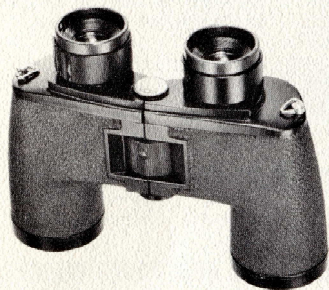

Bushnell 7x35 Custom Binocular

Check rated in consumer tests. Only in a Custom binocular will you find the unique optical system with retractable eyecups that give even eyeglass and sunglass wearers a full field of view; ultraviolet filters protect against glare from snow, sand and water. **$89.50**