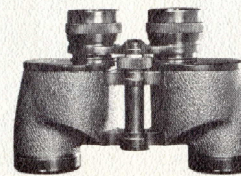

7 power, 35mm wide-angle Banner Extra-Wide Field

7 power, 35mm wide-angle Banner

SPECIFICATIONS

Field of View: 577' Height: 5"
Exit Pupil: 5mm Weight: 32 oz.

Retail price, including durable case, $69.50; center focus only. 5 Year Guarantee.

100% Coated Optics!

BINOCULAR RATING CHART

Key: (EX) Excellent (VG) Very Good (G) Good (F) Fair (NR) Not Recommended

Leading Uses	6x15	Broad-field 6x25	6x30	7x35	Range Master 7x35	Custom 7x35	7x50	8x30	8x40	9x35	10x50	20x60
General Use	G	VG	VG	EX	EX	EX	G	VG	VG	G	G	NR
Wooded Area	NR	VG	EX	EX	EX	EX	EX	F	EX	G	G	NR
Semi-Wooded	F	G	VG	EX	EX	EX	VG	VG	EX	G	G	NR
Open Flats	G	G	G	VG	EX	EX**	G	EX	EX	EX	EX	G
Wild Fowl	G	VG	VG	EX	EX	EX	VG	G	G	G	F	NR
Races - Sports	G	EX	EX	VG	EX	VG	VG	G	G	G	G	NR
Distant View.	F	F	F	G	G	G	G	VG	VG	EX	EX	EX
Nature Study	G	VG	EX	EX	EX	EX	VG	G	EX	F	F	NR
Marine	NR	F	F	VG	EX	EX**	EX	F	VG	NR	G	NR
Night Use	NR	F	G	G	VG	G	EX	F	G	F	G	NR
Indoor Use	EX	EX	EX	VG	EX	VG	F	F	F	NR	NR	NR
Weight in oz.	5	12	16	20	38	25	32	16	23	21	32	48
Field @ 1000 yds.	380'	578'	460'	404'	578'	404'	375'	460'	375'	395'	365'	184'
Rel. Light Eff.	9	26	37	37	37	37	75	21	37	23	37	14
Price with T.F. C.F. $5.00 more	$19.50*	44.50*	54.50*	69.50*	135.00* CF only	89.50* CF only	84.50*	64.50*	84.50*	79.50*	89.50*	135.00* CF only

*Plus usual 10% Fed. Tax
**Built-in Ultraviolet filters increase haze penetration.
†Exclusive optical system offers both eyeglass and non-eyeglass wearer a full field of 404' at 1000 yds.
If you have any special viewing problem, please write for information. Your request will be answered promptly.

← Bushnell Featherlight line inside.
See reverse for Banner Line.