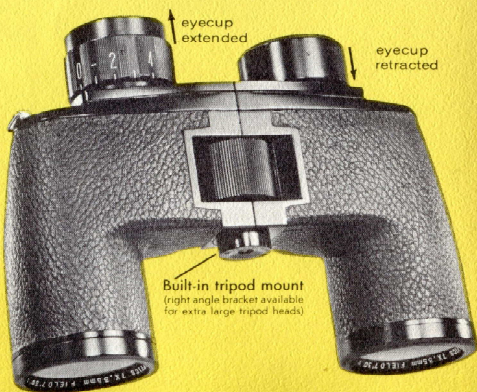

New Panoramic Rangemaster *

7 power, 35mm
Wide Angle

Originally designed for professionals. Tops for sports, spotting game. Extra-wide field—90% more viewing area than standard 7x35's. Exceptional clarity & brilliance.

World's premier binocular... for the man who demands the finest. $135.00 C.F. only

Field of View: 578'
Exit Pupil: 5mm

Height: 4 3/4"
Weight: 38 oz.