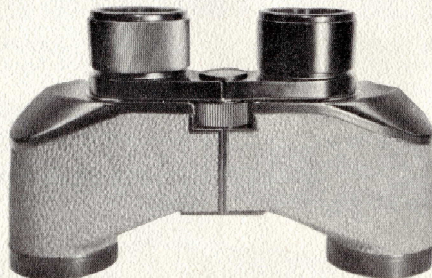

**New Bushnell Panoramic
7x35 Rangemaster**

Ultramodern, wide angle, contour design. Extra wide field gives 90% more viewing area than standard 7x35's. Exceptional clarity and brilliance, easy to hold. Originally designed for professionals, tops for sports events, spotting game, traveling. **$135.00**