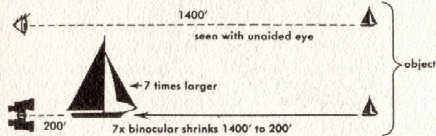

What does 6 x 30, 7 x 50, mean?

The first number (6x, 7x) indicates the power of magnification, which means the object you look at through a Binocular will be that many times larger than when seen by the naked eye. You don't see farther with a Binocular—distant images are brought nearer! For example, if you are 1200 feet from the object, viewing it with a 6 power glass is the same as seeing it from a distance of 200 feet with your naked eye. A 7 power glass brings the object within 171 feet; 10 power within 120 feet; etc.

The second number (30, 50, etc.) is the diameter, in millimeters, of the large front "objective" lens. (25mm = 1 inch) This "window" determines to some extent the brightness of the image. Contrary to popular belief, it has nothing to do with FIELD OF VIEW.

What is "field of view"?

The "field of view" is the diameter of the circular view seen through the Binoculars at a given distance, usually 1,000 yards. (On the Binocular itself, "field" is