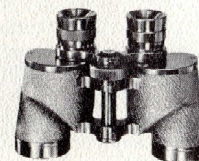

All-Purpose Medium Range

6 power, 30mm Banner

Lightweight and compact, the 6x30mm is just the ticket for steady, prolonged viewing. 6 times magnification and generous field of view make it a favorite among hunters and sports spectators who must follow fast action at medium range. Ruggedly built to incomparable Bushnell standards, the 6x, 30mm is the thirteenth priced binocular in the Banner line.

SPECIFICATIONS

Field of View: 395' Height: 4 1/2"
Exit Pupil: 5mm Weight: 18 oz.

Retail price, including durable case, $34.50; center focus only. 5 Year Guarantee.

100% Coated Optics!