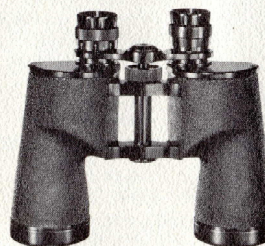

7 power, 50mm Banner Night Viewing & Marine Model

Equal to other models under normal conditions, the 7x, 50mm's large objective lenses deliver extra light when it's needed most... at night, in adverse weather. Long standing favorite of the military and mariners, the perfect glass for aircraft spotters, boat owners, night watchmen, etc. A real budget-priced workhorse with the unbeatable "Bushnell touch."

SPECIFICATIONS

Field of View: 375' Height: 7 1/16"
Exit Pupil: 7.1mm Weight: 36 oz.

Retail price, including durable case, $49.50; center focus only. 5 Year Guarantee.

100% Coated Optics!

Bushnell Banner

...the economy priced binocular line

From start to finish, the Banner has been crafted with the heft, precision and inner-quality you naturally expect in a Bushnell instrument. The hard-coated, distortion-free elements that make up its optical system register a bright, clear picture that beats anything you've ever seen for the price! The Banner is solidly constructed from rugged, lightweight aluminum, molded into a proven design. Its built-in toughness is cleanly reflected in the firm smoothness of its moving parts, and the flawless, durable quality of its exterior finish.