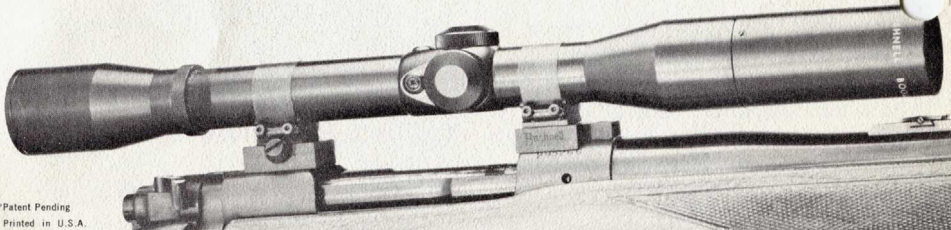

NOW...LOW POWER BIG GAME SCOPES CAN DO DOUBLE DUTY AS HIGH POWER VARMINT SCOPES

- **4x doubles as 10x**
  Field at 100 yards 11.5'
- **3x doubles as 7.5x**
  Field at 100 yards 16'
- **2½x doubles as 6.25x**
  Field at 100 yards 21'