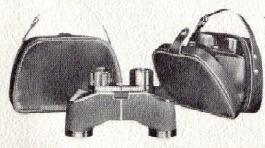

Beautiful Case Included With Every Binocular*

* All binoculars at left indicated with (*)

20-YEAR FREE SERVICE WARRANTY 30-DAY MONEY-BACK GUARANTEE

1. All Bushnell optical products are high precision instruments of rugged construction. Each is fully tested and carries a free service warranty from Bushnell Optical Laboratory, Inc.
2. Bushnell instruments are warranted against defective material and/or workmanship. Before shipping, each receives and must pass tests covering essentials of optical and mechanical perfection.
3. The original Registered owner of a Bushnell instrument (except Banner Brand) is entitled to free repair, free service, and free parts or replacement without charge for 20 years (Banner Brand for 5 years), provided instrument in our opinion shows no visible signs of having been dropped, maltreated, or disassembled. Bushnell sunglasses will be repaired free for one year regardless of cause.
4. If the instrument does not answer your purpose, return it to the authorized seller in its original condition within 30 days after purchase and the seller will immediately refund your money in full.
5. Should you require service, please pack your Bushnell instrument securely and enclose your report of unsatisfactory condition with your warranty card, stating when and from whom it was purchased. Mail it to us prepaid and insured. If you request it, an estimate of any charges will be sent before work is done. Your instrument will be returned to you prepaid.