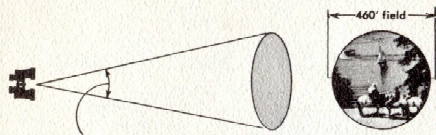

sometimes indicated in degrees, representing the angle of view; 1° = 52.5 feet at 1,000 yards.) Generally speaking, higher magnification means a reduced field of view. The wider the field of view, the easier it is to locate your object and follow fast action.

Brightness of image

Image clarity is largely determined by two factors—the light gathering capacity (diameter) of the objective lens, and the magnification.

Hold the Binocular in arm's length, pointed toward a bright view, and in the eyepiece you will see a disc of light. This disc is called the "exit pupil." The diameter of the exit pupil is the diameter of the objective lens divided by the power of magnification. For instance,