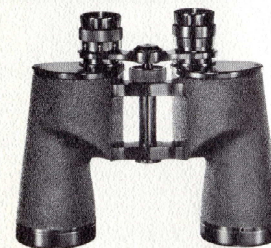

Night Viewing *

7 power, 50mm
Featherlight

Highest light transmission. Standard equipment for night watchman, boat owners and others who work under minimum light conditions.

I.F. $84.50, C.F. $89.50

Field of View: 375'
Exit Pupil: 7.1mm

Height: 7"
Weight: 32 oz.

Shallo Eyecups for eyeglass wearers, $2.00 pr.

Bushnell 7x35 CUSTOM *

GIVES WIDE FIELD OF VIEW
EVEN WHEN YOU WEAR GLASSES

Exclusive retractable eyecups of non-marring nylon let those who wear glasses see a full field of view for the first time. Those who aren't wearing glasses just turn the eyecups to the "up" position. Quick and simple! The most practical and best-looking binoculars in sight, the Custom features all the famed Bushnell optical qualities, plus exclusive ultraviolet filters for permanent eye protection against harmful glare from sand, snow, or water, and a concealed tripod adapter. 20-Year Parts and Service Guarantee.

$89.50, C. F. only.

Field of View,
(@ 1000 yds.): 404'
Exit Pupil: 5mm

Height: 5"
Weight: 23 oz.