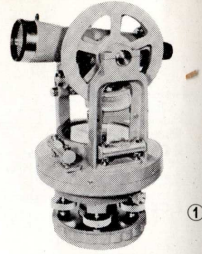

LEVELS

- NIPPON KOGAKU
"E 3" w/Tripod ¥ 52,000 (\$144.44)
- NIPPON KOGAKU
"E 3" w/Illuminator
& Tripod ¥ 74,000 (\$205.56)
- ② TOKO
Tilting Level w/Tripod ¥ 54,000 (\$150.00)

OPHTHALMIC INSTRUMENTS

- ③ NIPPON KOGAKU
Lens-O-Meter ±0~25D. ¥ 48,000 (\$133.33)
- NEITZ Retinoscope ¥ 7,400 (\$ 20.56)
- ④ NEITZ Hand Diagnostic
Instruments ¥ 14,000 (\$ 38.89)
- NEITZ Ophthalmoscope
w/Battery Handle ¥ 9,000 (\$ 25.00)