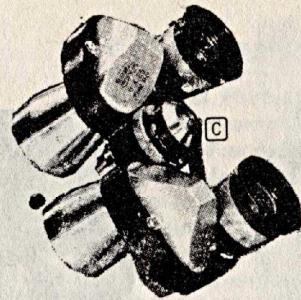

PRISM BINOCULARS

MB

A HERTEL & REUSS FIELD GLASSES

These fine field glasses are fine small compact, all purpose glasses for the theatre, sporting events, hiking, traveling, etc.

Where compactness is important these glasses are ideal. Center focus, with eye-adjustment, coated precision achromatic lenses. They are complete with fine leather cases.

POWER	List	LIKE NEW
2½x25	$ 24.50	$ 16.50
3½x32	27.50	18.50
4x40	29.50	19.50

Plus 10% Federal Excise tax.

SIRUS WIDE-ANGLE PRISM BINOCULAR

Incorporates all of the features found in the standard Sirius Prism Binoculars, only in addition these glasses are wide-angle type. Complete with leather case.

POWER	FIELD AT 1000 yards	CENTRAL PRICE
7x35	150yds	$ 37.50
8x40	150yds	39.75

All prices plus 10% Federal tax

B SIRUS PRISM MONOCULAR

These are exactly ½ of a binocular. They are prismatic wide-angle telescopes having the same specifications as the Sirius binoculars of its particular power. Very handy where space is limited. Complete with leather case and neck strap.

6x30	$ 8.95	10x50	$ 14.95
8x30	10.45	12x50	16.95
7x35	10.95	16x50	17.95
7x50	12.95		

C SIRUS POCKET PRISM BINOCULAR

The ideal prism binoculars where size is important. So small and compact you can carry it comfortably in your pocket. Size only 1½x4½x¾", weight 6½oz to 7½oz.

Coated lenses, rigid anchored prisms, supplied in both IF (individual focus) and CF (center focus). Each glass complete with leather case and neck strap.

CENTER FOCUS			
POWER	FIELD AT 1000 yards	WEIGHT	CENTRAL PRICE
7x18 IFC	100yds	7oz.	$ 16.95
7x18 CF	100yds	7½oz.	18.95

All prices plus 10% Federal Excise tax

D SIRUS PRISM BINOCULARS

These Japanese binoculars are the finest in quality in this price range. All glasses have achromatic corrected, coated lenses, permanently anchored prisms. These glasses have all passed rigid inspection. Frames are made of strong light-weight aluminum. Hinged bridge adjusts to width of individual eyes.

This line is supplied in the various magnifications which are ideal for baseball, football and all other sports; also sports and sightseeing. Each binocular is supplied complete with leather case, shoulder and neck strap.

INDIVIDUAL FOCUS			
POWER	FIELD AT 1000 yards	WEIGHT	CENTRAL PRICE
6x30	150yds	15oz.	$ 16.95
8x30	150yds	15oz.	19.95
7x35	135yds	20oz.	20.95
7x50	125yds	32oz.	24.95
10x50	110yds	35oz.	29.95
12x50	85yds	37oz.	33.50
16x50	60yds	40oz.	36.50
20x50	50yds	45oz.	41.50

All prices plus 10% Federal Excise tax

CENTRAL FOCUS			
POWER	FIELD AT 1000 yards	WEIGHT	CENTRAL PRICE
6x30	150yds	16½oz.	$ 19.95
8x30	150yds	16½oz.	22.50
7x35	135yds	20½oz.	23.50
7x50	125yds	33½oz.	27.75
10x50	110yds	36½oz.	33.50
12x50	85yds	38½oz.	36.50
16x50	60yds	40½oz.	39.50
20x50	50yds	46½oz.	44.50

All prices plus 10% Federal Excise tax

* YOU SAVE MONEY

AT CENTRAL * *