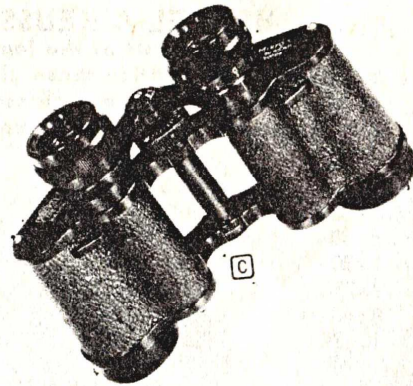

PRISM BINOCULARS

A HENSOLDT PRISM BINOCULARS

Hensoldt Prism Binoculars with their full line of prisms offer fine quality glasses for every purpose. The Hensoldt glasses incorporate the roof prisms which are distinguished by their slender shape, this gives a considerable saving in weight and size.

These fine German glasses are made by Hensoldt which is over a hundred years old. Each glass is complete with case, shoulder and neck strap.

POWER	FIELD AT 1000 yards	WEIGHT	List	LIKE NEW
8x32	150 yds.	32½ oz.	$ 124.00	$ 82.67
7x42	140 yds.	34 oz.	140.00	93.34
7x50	125 yds.	38¾ oz.	155.00	103.34
10x50	110 yds.	39¾ oz.	164.00	109.34
8x56	110 yds.	39¾ oz.	170.00	113.34
16x56	75 yds.	42 oz.	181.00	120.67

Plus 10% Federal tax.

B ZEISS PRISM BINOCULARS

A Zeiss binocular offers you a lifetime of reliable, outstanding service. And you will find it an inexhaustible source of enjoyment. Distant scenes and objects of interest that are lost to the naked eye can be observed close-up and in striking detail. It gives you a front row seat at sporting events, adds immeasurably to the pleasure of touring, voyaging, nature study and in hunting or navigating, its superior quality is of inestimable value.

The new models illustrated and described in this booklet embody exclusive improvements which increase optical efficiency and afford greater protection against dust and moisture penetration. Yet they are much smaller size than former binoculars. They are the logical choice of those who want the latest and finest.

POWER	FIELD AT 1000 yards	WEIGHT	List	LIKE NEW
6x30	150 yds.	14½ oz.	$ 138.00	$ 92.00
8x30	150 yds.	17 oz.	156.00	104.50
7x50	130 yds.	32 oz.	196.00	130.50
8x50	130 yds.	37 oz.	249.00	166.50
C 10x50	130 yds.	45 oz.	279.00	186.50

Plus 10% Federal Excise tax.

D BAUSCH & LOMB PRISM BINOCULARS

Color corrected lenses and color fringes with center focusing plus right eye adjustment. Coated prisms and lenses for sharp images, lightweight-sturdy magnesium bodies.

The highest quality American made binoculars. All glass air surfaces have "Balcote" anti-reflection coating for sharper, brighter images and added contrast. Color corrected optical system puts an end to color fringes lenses and prisms recessed, cemented and clamped for precise alignment and rugged use.

Central focusing with right eye adjustment, indexed for quick resetting. Hinged bridge adjusts for individual eye width. Lightweight magnesium body with tough Morocco grained plastic-will not peel off.

POWER	FIELD AT 1000 yards	WEIGHT	List	LIKE NEW
6x30	445 ft.	17 oz.	$ 175.00	$ 116.50
7x35	382 ft.	19 oz.	175.00	116.50
8x30	445 ft.	18 oz.	190.00	126.50
9x35	382 ft.	20 oz.	190.00	126.50
7x35	381 ft.	48 oz.	205.00	136.50

Plus 10% Federal tax.