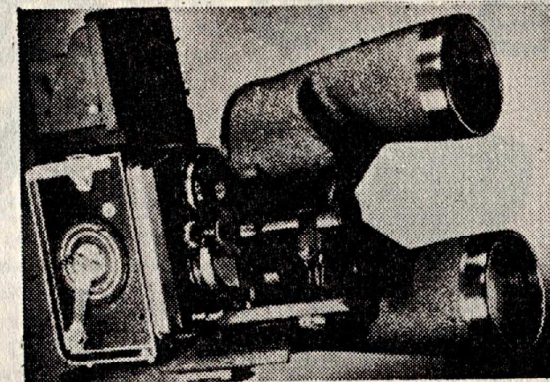

SPACEMASTER ACCESSORIES

Equatorial Mounts for celestial tracking; fit any camera tripod.
 Special model: worm-gear drive for declination axis only.....\$29.50
 Deluxe model: worm-gear drive for both polar and declination axes, setting circles for hour angle and declination; bubble level..... 69.50
Elvin Mount, fits any camera tripod, provides extra-smooth vertical and horizontal movement for viewing... 9.95
Extra Eyepieces, 15x, 20x, 25x, 40x, 60x..... each 22.50
20x Wide-Angle Eyepiece (42% more viewing area than standard 20x eyepiece)..... 27.50
Rubber light shield, slips on eyepiece to block side light. .50
Achromatized Amplifier (for viewing), multiplies eyepiece power 2½ times..... 22.50
Four-Eyepiece Turret, for quick change of power (see Dual-Spacemaster illustration)..... 19.50
Diagonal First-Surface Mirror, for eye-level observation of overhead celestial bodies (screws into objective barrel) 14.50
Hardwood Tripod, extra-sturdy for vibration-free viewing and telephotography... pan head; telescoping legs... 39.95
Reinforced Genuine Leather Protective Case for Spacemaster..... 15.50
Teledapter (telephotography) fully adjustable to align camera to Spacemaster..... 29.50
"Shur-Focus" Eyepiece, (telephotography) for non-reflex cameras; ground glass, framing grid..... 22.50
Near-Focus Lenses, (telephotography) for extreme short-range subjects #61: 13 ft. to 7½ ft.; #62: 6 ft. to 4½ ft..... each 9.00
 (The Spacemaster may be focused from 25 ft. to infinity without "close-up" lenses.)
Filters, orange, red and yellow (fit over Spacemaster Eyepiece); state color desired..... each \$2.25
Exposure Control Discs, set of four in precision cell, for varying f/stops and depth of field. Fits front lens of Spacemaster. Set \$9.95