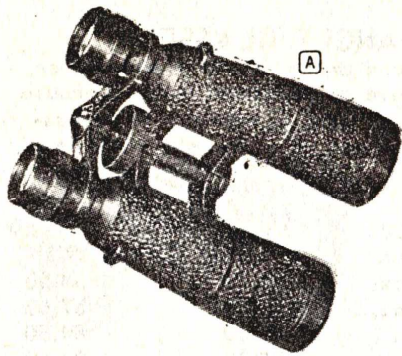

PRISM BINOCULARS

A HENSOLDT PRISM BINOCULARS

Hensoldt Prism Binoculars with their full line of prisms offer fine quality glasses for every purpose. The Hensoldt glasses incorporate the roof prisms which are distinguished by their slender shape, this gives a considerable saving in weight and size.

These fine German glasses are made by Hensoldt which is over a hundred years old. Each glass is complete with case, shoulder and neck strap.

POWER	FIELD AT 1000 yards	WEIGHT	List	LIKE NEW
8x32	150 yds.	32½ oz.	$ 124.00	$ 82.67
7x42	140 yds.	34 oz.	140.00	93.34
7x50	125 yds.	38¾ oz.	155.00	103.34
10x50	110 yds.	39¾ oz.	164.00	109.34
8x56	110 yds.	39¾ oz.	170.00	113.34
16x56	75 yds.	42 oz.	181.00	120.67

Plus 10% Federal tax.

B ZEISS PRISM BINOCULARS

A Zeiss binocular offers you a lifetime of reliable, outstanding service. And you will find it an inexhaustible source of enjoyment. Distant scenes and objects of interest that are lost to the naked eye can be observed close-up and in striking detail. It gives you a front row seat at sporting events, adds immeasurably to the pleasure of touring, voyaging, nature study and in hunting or navigating, its superior quality is of inestimable value.

The new models illustrated and described in this booklet embody exclusive improvements which increase optical efficiency and afford greater protection against dust and moisture penetration. Yet they are much smaller size than former binoculars. They are the logical choice of those who want the latest and finest.

POWER	FIELD AT 1000 yards	WEIGHT	List	LIKE NEW
6x30	150 yds.	14½ oz.	$ 138.00	$ 92.00
8x30	150 yds.	17 oz.	156.00	104.50
7x50	130 yds.	32 oz.	196.00	130.50
8x50	130 yds.	37 oz.	249.00	166.50
C 10x50	130 yds.	45 oz.	279.00	186.50

Plus 10% Federal Excise tax.

D BAUSCH & LOMB PRISM BINOCULARS

Color corrected lenses and color fringes with center focusing plus right eye adjustment. Coated prisms and lenses for sharp images, lightweight-sturdy magnesium bodies.

The highest quality American made binoculars. All glass air surfaces have "Balcote" anti-reflection coating for sharper, brighter images and added contrast. Color corrected optical system puts an end to color fringes lenses and prisms recessed, cemented and clamped for precise alignment and rugged use.

Central focusing with right eye adjustment, indexed for quick resetting. Hinged bridge adjusts for individual eye width. Lightweight magnesium body with tough Morocco grained plastic-will not peel off.

POWER	FIELD AT 1000 yards	WEIGHT	List	LIKE NEW
6x30	445 ft.	17 oz.	$ 175.00	$ 116.50
7x35	382 ft.	19 oz.	175.00	116.50
8x30	445 ft.	18 oz.	190.00	126.50
9x35	382 ft.	20 oz.	190.00	126.50
7x35	381 ft.	48 oz.	205.00	136.50

Plus 10% Federal tax.