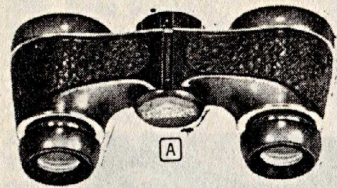

PRISM BINOCULARS

MB

A HERTEL & REUSS FIELD GLASSES

These fine field glasses are fine small compact, all purpose glasses for the theatre, sporting events, hiking, traveling, etc.

Where compactness is important these glasses are ideal. Center focus, with eye-adjustment, coated precision achromatic lenses. They are complete with fine leather cases.

POWER	List	LIKE NEW
2½x25	$ 24.50	$ 16.50
3½x32	27.50	18.50
4x40	29.50	19.50

Plus 10% Federal Excise tax.

SIRUS WIDE-ANGLE PRISM BINOCULAR

Incorporates all of the features found in the standard Sirius Prism Binoculars, only in addition these glasses are wide-angle type. Complete with leather case.

POWER	FIELD AT 1000 yards	CENTRAL PRICE
7x35	150yds	$ 37.50
8x40	150yds	39.75

All prices plus 10% Federal tax

B SIRUS PRISM MONOCULAR

These are exactly ½ of a binocular. They are prismatic wide-angle telescopes having the same specifications as the Sirius binoculars of its particular power. Very handy where space is limited. Complete with leather case and neck strap.

6x30	$ 8.95	10x50	$ 14.95
8x30	10.45	12x50	16.95
7x35	10.95	16x50	17.95
7x50	12.95		

C SIRUS POCKET PRISM BINOCULAR

The ideal prism binoculars where size is important. So small and compact you can carry it comfortably in your pocket. Size only 1½x4½x¾", weight 6½oz to 7½oz.

Coated lenses, rigid anchored prisms, supplied in both IF (individual focus) and CF (center focus). Each glass complete with leather case and neck strap.

CENTER FOCUS			
POWER	FIELD AT 1000 yards	WEIGHT	CENTRAL PRICE
7x18 IFC	100yds	7oz.	$ 16.95
7x18 CF	100yds	7½oz.	18.95

All prices plus 10% Federal Excise tax

D SIRUS PRISM BINOCULARS

These Japanese binoculars are the finest in quality in this price range. All glasses have achromatic corrected, coated lenses, permanently anchored prisms. These glasses have all passed rigid inspection. Frames are made of strong light-weight aluminum. Hinged bridge adjusts to width of individual eyes.

This line is supplied in the various magnifications which are ideal for baseball, football and all other sports; also sports and sightseeing. Each binocular is supplied complete with leather case, shoulder and neck strap.

INDIVIDUAL FOCUS			
POWER	FIELD AT 1000 yards	WEIGHT	CENTRAL PRICE
6x30	150yds	15oz.	$ 16.95
8x30	150yds	15oz.	19.95
7x35	135yds	20oz.	20.95
7x50	125yds	32oz.	24.95
10x50	110yds	35oz.	29.95
12x50	85yds	37oz.	33.50
16x50	60yds	40oz.	36.50
20x50	50yds	45oz.	41.50

All prices plus 10% Federal Excise tax

CENTRAL FOCUS			
POWER	FIELD AT 1000 yards	WEIGHT	CENTRAL PRICE
6x30	150yds	16½oz.	$ 19.95
8x30	150yds	16½oz.	22.50
7x35	135yds	20½oz.	23.50
7x50	125yds	33½oz.	27.75
10x50	110yds	36½oz.	33.50
12x50	85yds	38½oz.	36.50
16x50	60yds	40½oz.	39.50
20x50	50yds	46½oz.	44.50

All prices plus 10% Federal Excise tax

* YOU SAVE MONEY

AT CENTRAL * *