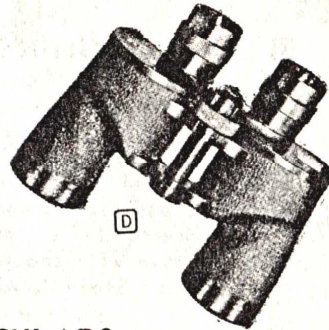

PRISM BINOCULARS

A HENSOLDT PRISM BINOCULARS

Hensoldt Prism Binoculars with their full line of prisms offer fine quality glasses for every purpose. The Hensoldt glasses incorporate the roof prisms which are distinguished by their slender shape, this gives a considerable saving in weight and size.

These fine German glasses are made by Hensoldt which is over a hundred years old. Each glass is complete with case, shoulder and neck strap.

POWER	FIELD AT 1000 yards	WEIGHT	List	LIKE NEW
8x32	150 yds.	32½ oz.	$ 124.00	$ 82.67
7x42	140 yds.	34 oz.	140.00	93.34
7x50	125 yds.	38¾ oz.	155.00	103.34
10x50	110 yds.	39¾ oz.	164.00	109.34
8x56	110 yds.	39¾ oz.	170.00	113.34
16x56	75 yds.	42 oz.	181.00	120.67

Plus 10% Federal tax.

B ZEISS PRISM BINOCULARS

A Zeiss binocular offers you a lifetime of reliable, outstanding service. And you will find it an inexhaustible source of enjoyment. Distant scenes and objects of interest that are lost to the naked eye can be observed close-up and in striking detail. It gives you a front row seat at sporting events, adds immeasurably to the pleasure of touring, voyaging, nature study and in hunting or navigating, its superior quality is of inestimable value.

The new models illustrated and described in this booklet embody exclusive improvements which increase optical efficiency and afford greater protection against dust and moisture penetration. Yet they are much smaller size than former binoculars. They are the logical choice of those who want the latest and finest.

POWER	FIELD AT 1000 yards	WEIGHT	List	LIKE NEW
6x30	150 yds.	14½ oz.	$ 138.00	$ 92.00
8x30	150 yds.	17 oz.	156.00	104.50
7x50	130 yds.	32 oz.	196.00	130.50
8x50	130 yds.	37 oz.	249.00	166.50
C 10x50	130 yds.	45 oz.	279.00	186.50

Plus 10% Federal Excise tax.

D BAUSCH & LOMB PRISM BINOCULARS

Color corrected lenses and color fringes with center focusing plus right eye adjustment. Coated prisms and lenses for sharp images, lightweight-sturdy magnesium bodies.

The highest quality American made binoculars. All glass air surfaces have "Balcote" anti-reflection coating for sharper, brighter images and added contrast. Color corrected optical system puts an end to color fringes lenses and prisms recessed, cemented and clamped for precise alignment and rugged use.

Central focusing with right eye adjustment, indexed for quick resetting. Hinged bridge adjusts for individual eye width. Lightweight magnesium body with tough Morocco grained plastic-will not peel off.

POWER	FIELD AT 1000 yards	WEIGHT	List	LIKE NEW
6x30	445 ft.	17 oz.	$ 175.00	$ 116.50
7x35	382 ft.	19 oz.	175.00	116.50
8x30	445 ft.	18 oz.	190.00	126.50
9x35	382 ft.	20 oz.	190.00	126.50
7x35	381 ft.	48 oz.	205.00	136.50

Plus 10% Federal tax.