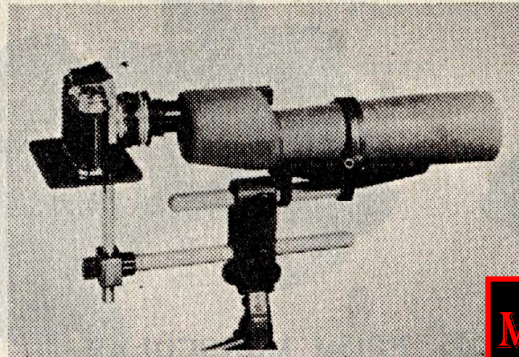

Single-Lens Reflex Camera System

Spacemaster telescope with your choice of one eyepiece. $ 95.00
Teledapter, complete with instruction manual..... 29.50
$124.50

Twin-Lens Reflex Camera System

Spacemaster telescope with your choice of one eyepiece. $ 95.00
Teledapter, complete with instruction manual..... 29.50
$124.50

35mm Non-Reflex and Roll-Film Camera System

Spacemaster telescope with your choice of one eyepiece. $ 95.00
"Shur-Focus" eyepiece with built-in ground glass and framing grid..... 22.50
Teledapter, complete with instruction manual..... 29.50
$147.00

NOTE: Reflex-housing attachments can be used, eliminating the need for the "Shur-Focus" eyepiece. We can tell you if there's one made for your camera.

16mm Movie Camera System

Spacemaster with your choice of one eyepiece..... $ 95.00
"Shur-Focus" eyepiece with built-in ground glass and framing grid..... 22.50
Exposure Controls Discs..... 9.95
Teledapter, complete with instruction manual..... 29.50
$156.95

VARIABLE REFLEX ADAPTER

The new Bushnell adapter is designed to be used with the Spacemaster Telescope and most modern 35mm reflex cameras. You pick the power that suits your subject; positions are clearly engraved by f/ value and focal length for quick reading and finger-tip control. Adapter fits screw and bayonet types.....$19.50

SPACEMASTER ACCESSORIES

Equatorial Mounts for celestial tracking; fit any camera tripod.
Special model: worm-gear drive for declination axis only.....$29.50
Deluxe model: worm-gear drive for both polar and declination axes, setting circles for hour angle and declination; bubble level..... 69.50
Elvin Mount, fits any camera tripod, provides extra-smooth vertical and horizontal movement for viewing... 9.95
Extra Eyepieces, 15x, 20x, 25x, 40x, 60x..... each 22.50
20x Wide-Angle Eyepiece (42% more viewing area than standard 20x eyepiece)..... 27.50
Rubber light shield, slips on eyepiece to block side light. .50
Achromatized Amplifier (for viewing), multiplies eyepiece power 2½ times..... 22.50
Four-Eyepiece Turret, for quick change of power (see Dual-Spacemaster illustration)..... 19.50
Diagonal First-Surface Mirror, for eye-level observation of overhead celestial bodies (screws into objective barrel) 14.50
Hardwood Tripod, extra-sturdy for vibration-free viewing and telephotography... pan head; telescoping legs... 39.95
Reinforced Genuine Leather Protective Case for Spacemaster..... 15.50
Teledapter (telephotography) fully adjustable to align camera to Spacemaster..... 29.50
"Shur-Focus" Eyepiece, (telephotography) for non-reflex cameras; ground glass, framing grid..... 22.50
Near-Focus Lenses, (telephotography) for extreme short-range subjects #61: 13 ft. to 7½ ft.; #62: 6 ft. to 4½ ft..... each 9.00
(The Spacemaster may be focused from 25 ft. to infinity without "close-up" lenses.)
Filters, orange, red and yellow (fit over Spacemaster Eyepiece); state color desired..... each $2.25
Exposure Control Discs, set of four in precision cell, for varying f/stops and depth of field. Fits front lens of Spacemaster. Set $9.95