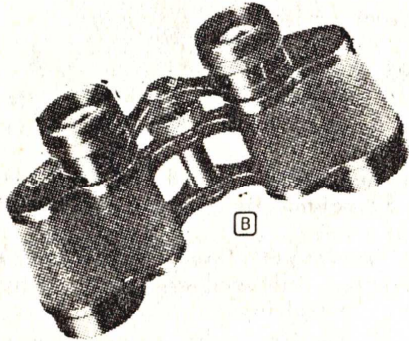

PRISM BINOCULARS

A HENSOLDT PRISM BINOCULARS

Hensoldt Prism Binoculars with their full line of prisms offer fine quality glasses for every purpose. The Hensoldt glasses incorporate the roof prisms which are distinguished by their slender shape, this gives a considerable saving in weight and size.

These fine German glasses are made by Hensoldt which is over a hundred years old. Each glass is complete with case, shoulder and neck strap.

POWER	FIELD AT 1000 yards	WEIGHT	List	LIKE NEW
8x32	150 yds.	32½ oz.	$ 124.00	$ 82.67
7x42	140 yds.	34 oz.	140.00	93.34
7x50	125 yds.	38¾ oz.	155.00	103.34
10x50	110 yds.	39¾ oz.	164.00	109.34
8x56	110 yds.	39¾ oz.	170.00	113.34
16x56	75 yds.	42 oz.	181.00	120.67

Plus 10% Federal tax.

B ZEISS PRISM BINOCULARS

A Zeiss binocular offers you a lifetime of reliable, outstanding service. And you will find it an inexhaustible source of enjoyment. Distant scenes and objects of interest that are lost to the naked eye can be observed close-up and in striking detail. It gives you a front row seat at sporting events, adds immeasurably to the pleasure of touring, voyaging, nature study and in hunting or navigating, its superior quality is of inestimable value.

The new models illustrated and described in this booklet embody exclusive improvements which increase optical efficiency and afford greater protection against dust and moisture penetration. Yet they are much smaller size than former binoculars. They are the logical choice of those who want the latest and finest.

POWER	FIELD AT 1000 yards	WEIGHT	List	LIKE NEW
6x30	150 yds.	14½ oz.	$ 138.00	$ 92.00
8x30	150 yds.	17 oz.	156.00	104.50
7x50	130 yds.	32 oz.	196.00	130.50
8x50	130 yds.	37 oz.	249.00	166.50
C 10x50	130 yds.	45 oz.	279.00	186.50

Plus 10% Federal Excise tax.

D BAUSCH & LOMB PRISM BINOCULARS

Color corrected lenses and color fringes with center focusing plus right eye adjustment. Coated prisms and lenses for sharp images, lightweight-sturdy magnesium bodies.

The highest quality American made binoculars. All glass air surfaces have "Balcote" anti-reflection coating for sharper, brighter images and added contrast. Color corrected optical system puts an end to color fringes lenses and prisms recessed, cemented and clamped for precise alignment and rugged use.

Central focusing with right eye adjustment, indexed for quick resetting. Hinged bridge adjusts for individual eye width. Lightweight magnesium body with tough Morocco grained plastic-will not peel off.

POWER	FIELD AT 1000 yards	WEIGHT	List	LIKE NEW
6x30	445 ft.	17 oz.	$ 175.00	$ 116.50
7x35	382 ft.	19 oz.	175.00	116.50
8x30	445 ft.	18 oz.	190.00	126.50
9x35	382 ft.	20 oz.	190.00	126.50
7x35	381 ft.	48 oz.	205.00	136.50

Plus 10% Federal tax.