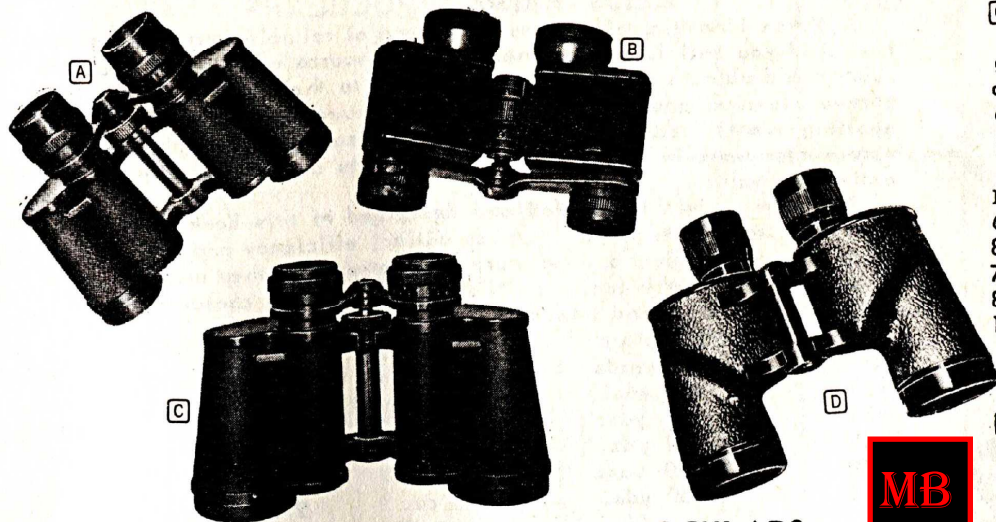

PRISM BINOCULARS

A HERTEL & REUSS GERMAN PRISM BINOCULARS

The firm of Hertel & Reuss has been known for over thirty years throughout the world as a leading designer and maker of highest quality precision instruments, microscopes, telescopes, field glasses, binoculars and opera glasses.

The excellent performance of all their instruments is the result of the highly corrected optical systems combined with the use of only genuine Schott glass.

This complete line of German binoculars is very well known in Germany, and one of the most widely used.

*All binoculars Center Focus.

POWER	FIELD AT	WEIGHT	List	LIKE NEW
	1000yds.			
B 6x25	135 yds.	7 3/4 oz.	$ 54.50	$ 36.50
6x30	150 yds.	16 oz.	59.50	39.75
8x30	120 yds.	16 oz.	64.50	43.50
7x35	130 yds.	18 oz.	69.50	46.50
7x50	140 yds.	30 oz.	99.50	66.50
9x35	100 yds.	19 oz.	75.00	49.50
10x35	90 yds.	19 oz.	75.00	49.50
12x35	70 yds.	19 oz.	79.50	52.50
15x60	55 yds.	39 oz.	150.00	99.50
20x60	50 yds.	39 oz.	160.00	105.50

All prices plus 10% Federal Excise tax.

C HERTEL & REUSS WIDE-ANGLE GLASSES

Incorporates all of the features found in the regular Hertel Reuss glasses and in addition these glasses have an increased angle. Because of the wide-angle of these glasses they are ideal wherever it is necessary to cover a large area. Complete with case, shoulder strap and neck strap.

POWER	FIELD AT	WEIGHT	List	LIKE NEW
	1000 yards			
6x30	170 yards	16 1/2 oz.	$ 75.00	$ 49.50
8x30	154 yards	16 1/2 oz.	80.00	54.50
7x35	160 yards	18 1/2 oz.	85.00	57.50
8x40	154 yards	28 oz.	125.00	84.50
10x50	128 yards	30 oz.	125.00	84.50

Plus 10% Federal Excises tax.

D BUSHNELL PRISM BINOCULARS

All lenses and prisms are made from the finest components. Has featherlight bodies whose metals are compounded into exclusive alloys for lightweight and durability.

Internal optics hard coated with magnesium fluoride for increased brilliance and clarity. Color-corrected achromatic lenses, precise adjustments and lasting performance.

Individually, smartly designed, handsomely lined genuine leather carrying case with shoulder and neck straps included with every instrument (except Scopes). All glasses are Central focus.

POWER	Field at	WEIGHT	List	LIKE NEW
	1000 yards			
6x30	445 ft.	16 oz.	$ 49.50	$ 33.50
8x30	400 ft.	16 oz.	59.50	39.50
7x35	395 ft.	18 oz.	69.50	46.50
9x35	375 ft.	21 oz.	74.50	49.50
7x50	375 ft.	32 oz.	79.50	53.50
10x50	365 ft.	34 oz.	84.50	56.50
12x50	306 ft.	40 oz.	94.50	63.50
20x50	185 ft.	48 oz.	120.00	79.50
7x35*	525 ft.	3 1/2 oz.	125.00	84.50

*WIDE-ANGLE RANGEMASTER

Plus 10% Federal Excise tax.

WHEN YOU THINK OF CAMERA'S . . . .
THINK OF CENTRAL

OPEN A 30 DAY CHARGE ACCOUNT. . . SEE PAGE 160