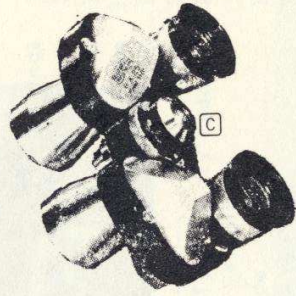

PRISM BINOCULARS

C

A HERTEL & REUSS FIELD GLASSES

These fine field glasses are fine small compact, all purpose glasses for the theatre, sporting events, hiking, traveling, etc.

Where compactness is important these glasses are ideal. Center focus, with eye-adjustment, coated precision achromatic lenses. They are complete with fine leather cases.

POWER	List	LIKE	NEW
2½x25	$ 24.50	$	16.50
3½x32	27.50		18.50
4x40	29.50		19.50

Plus 10% Federal Excise tax.

SIRUS WIDE-ANGLE PRISM BINOCULAR

Incorporates all of the features found in the standard Sirius Prism Binoculars, only in addition these glasses are wide-angle type. Complete with leather case.

POWER	FIELD AT 1000 yards	CENTRAL PRICE
7x35	150yds	$ 37.50
8x40	150yds	39.75

All prices plus 10% Federal tax

B SIRUS PRISM MONOCULAR

These are exactly ½ of a binocular. They are prismatic wide-angle telescopes having the same specifications as the Sirius binoculars of its particular power. Very handy where space is limited. Complete with leather case and neck strap.

6x30	$ 8.95	10x50	$ 14.95
8x30	10.45	12x50	16.95
7x35	10.95	16x50	17.95
7x50	12.95		

C SIRUS POCKET PRISM BINOCULAR

The ideal prism binoculars where size is important. So small and compact you can carry it comfortably in your pocket. Size only 1½x4½x¾", weight 6½oz to 7½oz.

Coated lenses, rigid anchored prisms, supplied in both IF (individual focus) and CF (center focus). Each glass complete with leather case and neck strap.

CENTER FOCUS			
POWER	FIELD AT 1000 yards	WEIGHT	CENTRAL PRICE
7x18 IFC	100yds	7oz.	$ 16.95
7x18 CF	100yds	7½oz.	18.95

All prices plus 10% Federal Excise tax

D SIRUS PRISM BINOCULARS