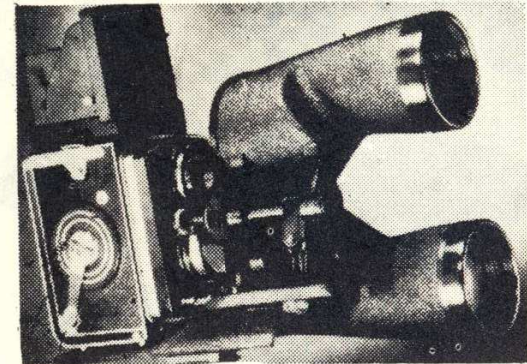

BUSHNELL BINO-FOTO BINOCULAR UNIT

BUSHNELL BINO-FOTO BINOCULAR UNIT

Now you can take detailed shots of scenes miles away! Brings distant images 7 times closer; magnifies your subject 7 times larger. Distortion-free! For black and white or color. Light, compact, easy to use!

TWIN LENS REFLEX UNIT..... $124.50 plus Fed. tax
35mm UNIT..... 139.50 plus Fed. tax
8mm or 16mm MOVIE UNIT..... 144.50 plus Fed. tax
SINGLE LENS 35mm Reflex Camera unit monocular instead of binocular..... $84.50
BINODAPTERS. Brackets let you use your own binoculars with Reflex, 35mm or movie cameras..... $19.50

ACCESSORIES:

Ground Glass Viewer. For focusing 35mm camera..... $24.50
Extra Rubber Light Shields..... pr. 1.00
Combination Sunshade and Iris Diaphragm, f stop scale.. 14.50
Follow Focus Eyepiece interchanges with clear viewing eyepiece for continuous follow focus. Brilliant ground glass image assures sharp focus. Complete with dust cap..... $15.00
Ground glass viewer attaches to viewing eyepiece of conventional binoculars for quick, sure ground glass focusing... $24.50
Near Focus Lens Set extends focusing range to as close as 3½ feet for use with single-lens reflex camera. Set of 3. $15.00

* * * YOU SAVE MONEY AT CENTRAL * * *