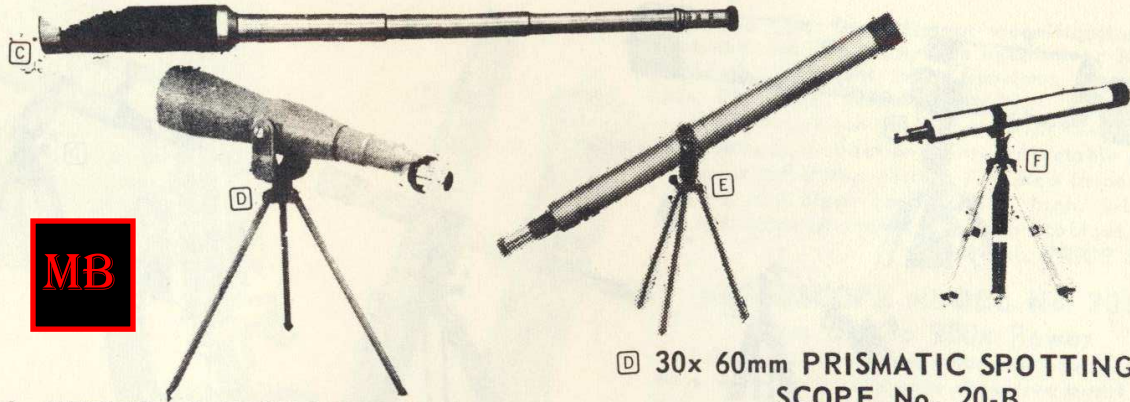

C HERTEL & REUSS TELESCOPE

Precision made by the skilled craftsmen of Hertel & Reuss, manufacturers of the finest optical goods in Western Germany. Scope has 4 magnifications in pre-set "click" stops, 15, 20, 30 and 40 power. Use adapter for tripod mounting.

Tube adjusts instantly for desired power. Coated lens for maximum image brightness. 31 to 79 ft. field of view at 1000 yards, depending on magnification used. Chrome plated draw-tube with black leather covered outer tube. Closes to only 8¼ in. Complete with case.....$34.95

LIKE NEW $24.50

D 20x 40mm PRISMATIC SPOTTING SCOPE No. 20-A

A powerful prismatic monocular of light-weight construction, crackle finish body with chromium plated satin finish trimming. Removable dust cap for protection of the objective lenses when not in use. Achromatic, internally coated. Magnification 20x.

Objective lens 40mm permit high light transmission. Supplied with metal tripod. Weight of monocular only 6 ozs. and only 8¼" long. Field of view 2 degrees or 105 feet at 1000 yards distance.

CENTRAL PRICE $17.95

D 30x 60mm PRISMATIC SPOTTING SCOPE No. 20-B

Same as No. 20-A but magnification 30 power Objective lens 60mm. Weight of scope 15 ozs. length 12¼". Field of view 1.4 degrees or 85 feet at 1000 yards distance.

CENTRAL PRICE $19.95

E TROJAN IMPORTED 30-POWER SCOPE

Precision made. Coated 40mm lens eliminates reflections, increases image brightness for better viewing. Fine for use where high power, steady image are important.

Useful for sportsman, amateur astronomers. All metal construction with black crackle finish. Closes to 24 in. Tilts and pans on 8½-in. tripod. Ship. weight 5 pounds.

CENTRAL PRICE $10.95

F MODEL 100-A 40 POWER x 60mm TELESCOPE

This powerful telescope has 40 power eye-piece coated 60mm objective lens giving sharp bright correct image.

Telescope body is white enameled. Measures 26" closed. Supplied with brass and wood tripod which extends to 60" and collapses to 32" lightweight and durable.

CENTRAL PRICE $22.50

OPEN A 30 DAY CHARGE ACCOUNT . . . SEE PAGE

Page 155