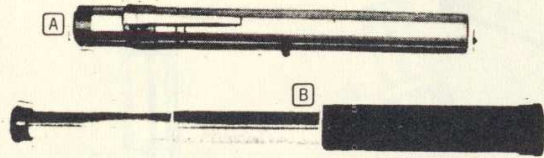

TELESCOPES

A PEN-TEL ESCOPE 6 POWER

Not larger than a fountain pen. Extends for focusing purpose to an overall length of 7¾". All metal construction, satin chrome finish. Supplied with handy pocket clip.

CENTRAL PRICE $4.95

B FINE IMPORTED TELESCOPES

These fine imported telescopes give a bright image fine illumination and uniform magnification.

10 POWER TELESCOPE No. 10-F

10-power Telescope with coated lenses, 3 sections including 2 draws. Polished chrome black. Black finished outside. 4½" long, closed 9 7/16" extended. In individual case.

CENTRAL PRICE $4.99

20 POWER TELESCOPE No. 10-G

30mm objective lenses. 2 sections including polished chrome draw tube. Main tube black satin lacquer. Coated lenses 9¼" long, closed. 14¼" long, extended. In leather case. Each in box.

CENTRAL PRICE $5.79

10-15-20 and 30 VARIABLE POWER TELESCOPE No. 10-H

30x30mm. Has not just one but five magnifications: 10x, 15x, 20x, 25x and 30x. Coated lenses. Objective lens: 30mm diameter. 4 sections including 3 polished chrome draw tubes. Black leatherette finish outside. 6¼" long, closed. 16¾" long, extended. In leather pouch. Each in box.

CENTRAL PRICE $14.95