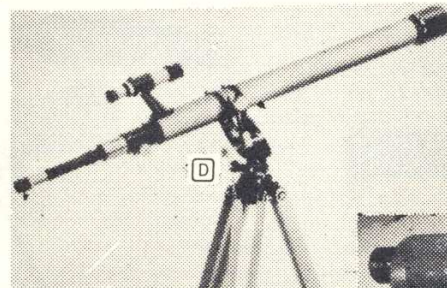

Supplied with wooden tripod which can be extended to 57 inches, collapses to 23". The rack and pinion sliding, focusing tube permits quick, easy and accurate adjustment.

CENTRAL PRICE \$49.95

C MODEL 100-D ASTRONOMICAL 2.4" TELESCOPE, 40x to 132x

A professional instrument for students of astronomy and observation of any long distance points, precision made of high optical performance. Mounted on extensible wooden tripod, magnification 40x 64x, 89x, and 132x. Supplied with: *4x cross-hair finder. *Three eyepieces, 20mm, 12.5mm and 9mm. *Erecting prism for terrestrial viewing. *Diagonal prism for right-angle viewing. *Objective lens: 60mm diameter, fully corrected, achromatic, coated. *Strong wooden tripod that extends to 80" *Weight of telescope only 5.95 lbs. *Weight of tripod only 5.95 lbs. *Weight of wooden carrying case 6.15 lbs. *Height with extended tripod, 170 cm or approximately 5½ ft. *White enamel finish.

CENTRAL PRICE \$89.50

With Equatorial Refractor to 200 power . \$134.50

D BUSHNELL SKY CHIEF

This 2.4" Astronomical-Terrestrial Telescope offers 16 separate power positions, from 25x to 160x magnification. Lens elements are hard-coated, air-spaced, fully color-corrected, give full 60mm clear aperture. Includes 6x, 30mm auxiliary finder scope; precise alt-azimuth mount with slow-motion controls, rack and pinion focusing with either hand control; adjustable hardwood tripod, fitted hardwood carrying case.....\$149.50
Same with special equatorial mount..... 164.50
Same with deluxe equatorial mount..... 209.50