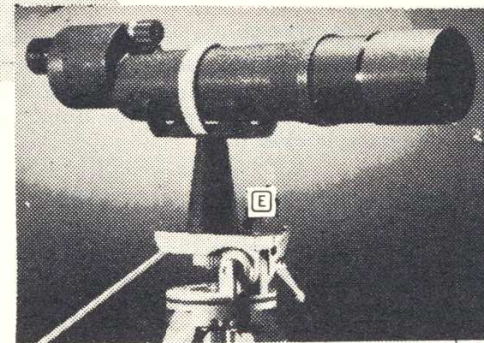

D BUSHNELL SKY CHIEF

This 2.4" Astronomical-Terrestrial Telescope offers 16 separate power positions, from 25x to 160x magnification. Lens elements are hard-coated, air-spaced, fully color-corrected, give full 60mm clear aperture. Includes 6x, 30mm auxiliary finder scope; precise alt-azimuth mount with slow-motion controls, rack and pinion focusing with either hand control; adjustable hardwood tripod, fitted hardwood carrying case.....$149.50
Same with special equatorial mount..... 164.50
Same with deluxe equatorial mount..... 209.50

E BAUSCH & LOMB BALSCOPE TELESCOPE

60mm Balscope Sr., with adjustable-Prism focusing.
Real Field at 1000 yards

15x—140.0 ft.....	$115.00
20x—111.8 ft.....	115.00
30x— 78.4 ft.....	115.00
60x— 28.6 ft.....	115.00

Eyepieces available in 15x, 20x, 30x, and 60x.

$25.00 each

40mm Balscope Jr. with Drawtube focusing. Real field feet at 1000 yards, 75.0 20x.....	$44.75
B & L Tripod Adapter.....	6.85
B & L Turret unit to accept 3 eyepieces.....	14.95