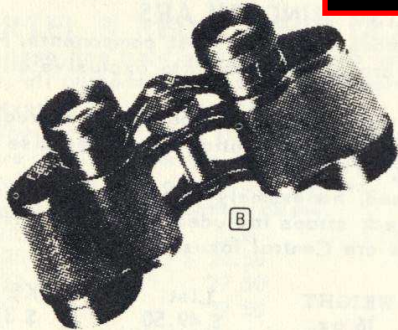

PRISM BINOCULARS

A

B

MB

B

D

A HENSOLDT PRISM BINOCULARS

Hensoldt Prism Binoculars with their full line of prisms offer fine quality glasses for every purpose. The Hensoldt glasses incorporate the roof prisms which are distinguished by their slender shape, this gives a considerable saving in weight and size.

These fine German glasses are made by Hensoldt which is over a hundred years old. Each glass is complete with case, shoulder and neck strap.

POWER	FIELD AT 1000 yards	WEIGHT	List	LIKE NEW
8x32	150 yds.	32½ oz.	$ 124.00	$ 82.67
7x42	140 yds.	34 oz.	140.00	93.34
7x50	125 yds.	38¾ oz.	155.00	103.34
10x50	110 yds.	39¾ oz.	164.00	109.34
8x56	110 yds.	39¾ oz.	170.00	113.34
16x56	75 yds.	42 oz.	181.00	120.67

Plus 10% Federal tax.

Page 154

CENTRAL CAMERA COMPANY * 230 So. WABASH * CHICAGO 4, ILL. * SINCE 1899 *

ZEISS PRISM BINOCULARS

A Zeiss binocular offers you a lifetime of reliable, outstanding service. And you will find it an inexhaustible source of enjoyment. Distant scenes and objects of interest that are lost to the naked eye can be observed close-up and in striking detail. It gives you a front row seat at sporting events, adds immeasurably to the pleasure of touring, voyaging, nature study and in hunting or navigating, its superior quality is of inestimable value.

The new models illustrated and described in this booklet embody exclusive improvements which increase optical efficiency and afford greater protection against dust and moisture penetration. Yet they are much smaller size than former binoculars. They are the logical choice of those who want the latest and finest.