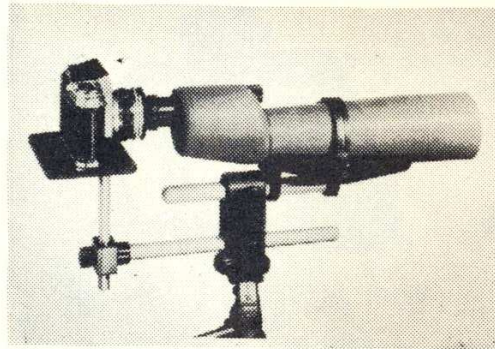

Single-Lens Reflex Camera System

Spacemaster telescope with your choice of one eyepiece. $ 95.00
Teledapter, complete with instruction manual..... 29.50
$124.50

Twin-Lens Reflex Camera System

Spacemaster telescope with your choice of one eyepiece. $ 95.00
Teledapter, complete with instruction manual..... 29.50
$124.50

35mm Non-Reflex and Roll-Film Camera System

Spacemaster telescope with your choice of one eyepiece. $ 95.00
"Shur-Focus" eyepiece with built-in ground glass and framing grid..... 22.50
Teledapter, complete with instruction manual..... 29.50
$147.00

NOTE: Reflex-housing attachments can be used, eliminating the need for the "Shur-Focus" eyepiece. We can tell you if there's one made for your camera.

16mm Movie Camera System

Spacemaster with your choice of one eyepiece..... $ 95.00
"Shur-Focus" eyepiece with built-in ground glass and framing grid..... 22.50
Exposure Controls Discs..... 9.95
Teledapter, complete with instruction manual..... 29.50
$158.95

VARIABLE REFLEX ADAPTER

The new Bushnell adapter is designed to be used with the Spacemaster Telescope and most modern 35mm reflex cameras. You pick the power that suits your subject; positions are clearly engraved by f/ value and focal length for quick reading and finger-tip control. Adapter fits screw and bayonet types..... $19.50

SPACEMASTER ACCESSORIES

Equatorial Mounts for celestial tracking; fit any camera tripod.
Special model: worm-gear drive for declination axis only..... $29.50
Deluxe model: worm-gear drive for both polar and declination axes, setting circles for hour angle and declination; bubble level..... 69.50
Elvin Mount, fits any camera tripod, provides extra-smooth vertical and horizontal movement for viewing.... 9.95
Extra Eyepieces, 15x, 20x, 25x, 40x, 60x..... each 22.50
20x Wide-Angle Eyepiece (42% more viewing area than standard 20x eyepiece)..... 27.50
Rubber light shield, slips on eyepiece to block side light.. .50
Achromatized Amplifier (for viewing), multiplies eyepiece power 2½ times..... 22.50
Four-Eyepiece Turret, for quick change of power (see Dual-Spacemaster illustration)..... 19.50
Diagonal First-Surface Mirror, for eye-level observation of overhead celestial bodies (screws into objective barrel) 14.50
Hardwood Tripod, extra-sturdy for vibration-free viewing and telephotography... pan head; telescoping legs... 39.95
Reinforced Genuine Leather Protective Case for Spacemaster..... 15.50
Teledapter (telephotography) fully adjustable to align camera to Spacemaster..... 29.50
"Shur-Focus" Eyepiece, (telephotography) for non-reflex cameras; ground glass, framing grid..... 22.50
Near-Focus Lenses, (telephotography) for extreme short-range subjects #61: 13 ft. to 7½ ft.; #62: 6 ft. to 4½ ft..... each 9.00
(The Spacemaster may be focused from 25 ft. to infinity without "close-up" lenses.)
Filters, orange, red and yellow (fit over Spacemaster Eyepiece); state color desired..... each $2.25
Exposure Control Discs, set of four in precision cell, for varying f/stops and depth of field. Fits front lens of Spacemaster. Set $9.95