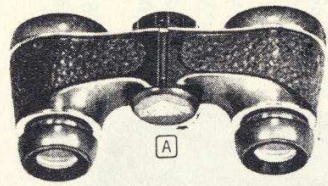

PRISM BINOCULARS