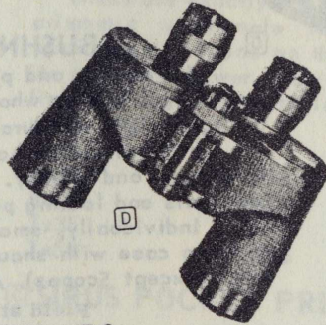

D

MB

HENSOLDT PRISM BINOCULARS

Hensoldt Prism Binoculars with their full line of prisms offer fine quality glasses for every purpose. The Hensoldt glasses incorporate the roof prisms which are distinguished by their slender shape, this gives a considerable saving in weight and size.

These fine German glasses are made by Hensoldt which is over a hundred years old. Each glass is complete with case, shoulder and neck strap.

POWER	FIELD AT 1000 yards	WEIGHT	List	LIKE NEW
8x32	150 yds.	32½ oz.	$ 124.00	$ 82.67
7x42	140 yds.	34 oz.	140.00	93.34
7x50	125 yds.	38¾ oz.	155.00	103.34
10x50	110 yds.	39¾ oz.	164.00	109.34
8x56	110 yds.	39¾ oz.	170.00	113.34
16x56	75 yds.	42 oz.	181.00	120.67

Plus 10% Federal tax.

ZEISS PRISM BINOCULARS

B

A Zeiss binocular offers you a lifetime of reliable, outstanding service. And you will find it an inexhaustible source of enjoyment. Distant scenes and objects of interest that are lost to the naked eye can be observed close-up and in striking detail. It gives you a front row seat at sporting events, adds immeasurably to the pleasure of touring, voyaging, nature study and in hunting or navigating, its superior quality is of inestimable value.

The new models illustrated and described in this booklet embody exclusive improvements which increase optical efficiency and afford greater protection against dust and moisture penetration. Yet they are much smaller size than former binoculars. They are the logical choice of those who want the latest and finest.

POWER	FIELD AT 1000 yards	WEIGHT	List	LIKE NEW
6x30	150 yds.	14½ oz.	$ 138.00	$ 92.00
8x30	150 yds.	17 oz.	156.00	104.50
7x50	130 yds.	32 oz.	196.00	130.50
8x50	130 yds.	37 oz.	249.00	166.50
10x50	130 yds.	45 oz.	279.00	186.50

Plus 10% Federal Excise tax.

BAUSCH & LOMB PRISM BINOCULARS

D

Color corrected lenses and color fringes with center focusing plus right eye adjustment. Coated prisms and lenses for sharp images, lightweight-sturdy magnesium bodies.

The highest quality American made binoculars. All glass air surfaces have "Balcote" anti-reflection coating for sharper, brighter images and added contrast. Color corrected optical system puts an end to color fringes lenses and prisms recessed, cemented and clamped for precise alignment and rugged use.

Central focusing with right eye adjustment, indexed for quick resetting. Hinged bridge adjusts for individual eye width. Lightweight magnesium body with tough Morocco grained plastic-will not peel off.

POWER	FIELD AT 1000 yards	WEIGHT	List	LIKE NEW
6x30	445 ft.	17 oz.	$ 175.00	$ 116.50
7x35	382 ft.	19 oz.	175.00	116.50
8x30	445 ft.	18 oz.	190.00	126.50
9x35	382 ft.	20 oz.	190.00	126.50
7x35	381 ft.	48 oz.	205.00	136.50

Plus 10% Federal tax.