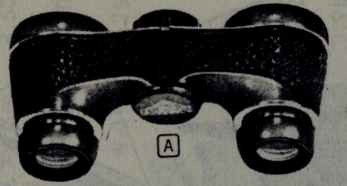

PRISM BINOCULARS

A HERTEL & REUSS FIELD GLASSES

These fine field glasses are fine small compact, all purpose glasses for the theatre, sporting events, hiking, traveling, etc.

Where compactness is important these glasses are ideal. Center focus, with eye-adjustment, coated precision achromatic lenses. They are complete with fine leather cases.

POWER	List	LIKE NEW
2½x25	$ 24.50	$ 16.50
3½x32	27.50	18.50
4x40	29.50	19.50

Plus 10% Federal Excise tax.

SIRUS WIDE-ANGLE PRISM BINOCULAR

Incorporates all of the features found in the standard Sirius Prism Binoculars, only in addition these glasses are wide-angle type. Complete with leather case.

POWER	FIELD AT 1000 yards	CENTRAL PRICE
7x35	150yds	$ 37.50
8x40	150yds	39.75

All prices plus 10% Federal tax

B SIRUS PRISM MONOCULAR

These are exactly ½ of a binocular. They are prismatic wide-angle telescopes having the same specifications as the Sirius binoculars of its particular power. Very handy where space is limited. Complete with leather case and neck strap.

6x30	$ 8.95	10x50	$ 14.95
8x30	10.45	12x50	16.95
7x35	10.95	16x50	17.95
7x50	12.95		

C SIRUS POCKET PRISM BINOCULAR

The ideal prism binoculars where size is important. So small and compact you can carry it comfortably in your pocket. Size only 1½x4½x¾", weight 6½oz to 7½oz.

Coated lenses, rigid anchored prisms, supplied in both IF (individual focus) and CF (center focus). Each glass complete with leather case and neck strap.

CENTER FOCUS			
POWER	FIELD AT 1000 yards	WEIGHT	CENTRAL PRICE
7x18 IFC	100yds	7oz.	$ 16.95
7x18 CF	100yds	7½oz.	18.95

All prices plus 10% Federal Excise tax

D SIRUS PRISM BINOCULARS

These Japanese binoculars are the finest in quality in this price range. All glasses have achromatic corrected, coated lenses, permanently anchored prisms. These glasses have all passed rigid inspection. Frames are made of strong light-weight aluminum. Hinged bridge adjusts to width of individual eyes.

This line is supplied in the various magnifications which are ideal for baseball, football and all other sports, also sports and sightseeing. Each binocular is supplied complete with a leather case, shoulder and neck strap.

INDIVIDUAL FOCUS			
POWER	FIELD AT 1000 yards	WEIGHT	CENTRAL PRICE
6x30	150yds	15oz.	$ 16.95
8x30	150yds	15oz.	19.95
7x35	135yds	20oz.	20.95
7x50	125yds	32oz.	24.95
10x50	110yds	35oz.	29.95
12x50	85yds	37oz.	33.50
16x50	60yds	40oz.	36.50
20x50	50yds	45oz.	41.50

All prices plus 10% Federal Excise tax

CENTRAL FOCUS			
POWER	FIELD AT 1000 yards	WEIGHT	CENTRAL PRICE
6x30	150yds	16½oz.	$ 19.95
8x30	150yds	16½oz.	22.50
7x35	135yds	20½oz.	23.50
7x50	125yds	33½oz.	27.75
10x50	110yds	36½oz.	33.50
12x50	85yds	38½oz.	36.50
16x50	60yds	40½oz.	39.50
20x50	50yds	46½oz.	44.50

All prices plus 10% Federal Excise tax

* YOU SAVE MONEY

AT CENTRAL **