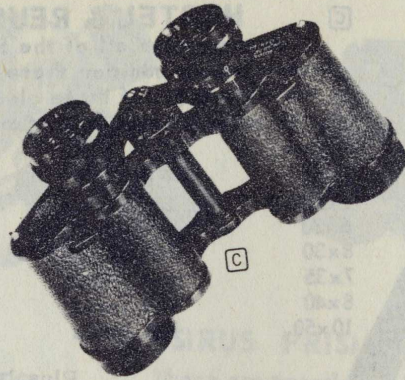

PRISM BINOCULARS

A

C

B

D

MB

HENSOLDT PRISM BINOCULARS

Hensoldt Prism Binoculars with their full line of prisms offer fine quality glasses for every purpose. The Hensoldt glasses incorporate the roof prisms which are distinguished by their slender shape, this gives a considerable saving in weight and size.

These fine German glasses are made by Hensoldt which is over a hundred years old. Each glass is complete with case, shoulder and neck strap.

POWER	FIELD AT 1000 yards	WEIGHT	List	LIKE NEW
8x32	150 yds.	32½ oz.	$ 124.00	$ 82.67
7x42	140 yds.	34 oz.	140.00	93.34
7x50	125 yds.	38¾ oz.	155.00	103.34
10x50	110 yds.	39¾ oz.	164.00	109.34
8x56	110 yds.	39¾ oz.	170.00	113.34
16x56	75 yds.	42 oz.	181.00	120.67

Plus 10% Federal tax.

ZEISS PRISM BINOCULARS

B

A Zeiss binocular offers you a lifetime of reliable, outstanding service. And you will find it an inexhaustible source of enjoyment. Distant scenes and objects of interest that are lost to the naked eye can be observed close-up and in striking detail. It gives you a front row seat at sporting events, adds immeasurably to the pleasure of touring, voyaging, nature study and in hunting or navigating, its superior quality is of inestimable value.

The new models illustrated and described in this booklet embody exclusive improvements which increase optical efficiency and afford greater protection against dust and moisture penetration. Yet they are much smaller size than former binoculars. They are the logical choice of those who want the latest and finest.

POWER	FIELD AT 1000 yards	WEIGHT	List	LIKE NEW
6x30	150 yds.	14½ oz.	$ 138.00	$ 92.00
8x30	150 yds.	17 oz.	156.00	104.50
7x50	130 yds.	32 oz.	196.00	130.50
8x50	130 yds.	37 oz.	249.00	166.50
10x50	130 yds.	45 oz.	279.00	186.50

Plus 10% Federal Excise tax.

BAUSCH & LOMB PRISM BINOCULARS

D