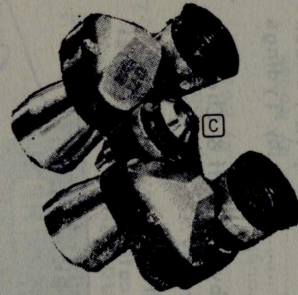

PRISM BINOCULARS

A HERTEL & REUSS FIELD GLASSES

These fine field glasses are fine small compact, all purpose glasses for the theatre, sporting events, hiking, traveling, etc.

Where compactness is important these glasses are ideal. Center focus, with eye-adjustment, coated precision achromatic lenses. They are complete with fine leather cases.

POWER	List	LIKE NEW
2½x25	$ 24.50	$ 16.50
3½x32	27.50	18.50
4x40	29.50	19.50

Plus 10% Federal Excise tax.

SIRUS WIDE-ANGLE PRISM BINOCULAR

Incorporates all of the features found in the standard Sirius Prism Binoculars, only in addition these glasses are wide-angle type. Complete with leather case.

POWER	FIELD AT 1000 yards	CENTRAL PRICE
7x35	150yds	$ 37.50
8x40	150yds	39.75

All prices plus 10% Federal tax

B SIRUS PRISM MONOCULAR

These are exactly ½ of a binocular. They are prismatic wide-angle telescopes having the same specifications as the Sirius binoculars of its particular power. Very handy where space is limited. Complete with leather case and neck strap.

6x30	$ 8.95	10x50	$ 14.95
8x30	10.45	12x50	16.95
7x35	10.95	16x50	17.95
7x50	12.95		

C SIRUS POCKET PRISM BINOCULAR

The ideal prism binoculars where size is important. So small and compact you can carry it comfortably in your pocket. Size only 1½x4½x¾", weight 6½oz to 7½oz.

Coated lenses, rigid anchored prisms, supplied in both IF (individual focus) and CF (center focus). Each glass complete with leather case and neck strap.

CENTER FOCUS			
POWER	FIELD AT 1000 yards	WEIGHT	CENTRAL PRICE
7x18 IFC	100yds	7oz.	$ 16.95
7x18 CF	100yds	7½oz.	18.95

All prices plus 10% Federal Excise tax

D SIRUS PRISM BINOCULARS

These Japanese binoculars are the finest in quality in this price range. All glasses have achromatic corrected, coated lenses, permanently anchored prisms. These glasses have all passed rigid inspection. Frames are made of strong light-weight aluminum. Hinged bridge adjusts to width of individual eyes.

This line is supplied in the various magnifications which are ideal for baseball, football and all other sports, also sports and sightseeing. Each binocular is supplied complete with a leather case, shoulder and neck strap.

INDIVIDUAL FOCUS			
POWER	FIELD AT 1000 yards	WEIGHT	CENTRAL PRICE
6x30	150yds	15oz.	$ 16.95
8x30	150yds	15oz.	19.95
7x35	135yds	20oz.	20.95
7x50	125yds	32oz.	24.95
10x50	110yds	35oz.	29.95
12x50	85yds	37oz.	33.50
16x50	60yds	40oz.	36.50
20x50	50yds	45oz.	41.50

All prices plus 10% Federal Excise tax

CENTRAL FOCUS			
POWER	FIELD AT 1000 yards	WEIGHT	CENTRAL PRICE
6x30	150yds	16½oz.	$ 19.95
8x30	150yds	16½oz.	22.50
7x35	135yds	20½oz.	23.50
7x50	125yds	33½oz.	27.75
10x50	110yds	36½oz.	33.50
12x50	85yds	38½oz.	36.50
16x50	60yds	40½oz.	39.50
20x50	50yds	46½oz.	44.50

All prices plus 10% Federal Excise tax

* YOU SAVE MONEY

AT CENTRAL **