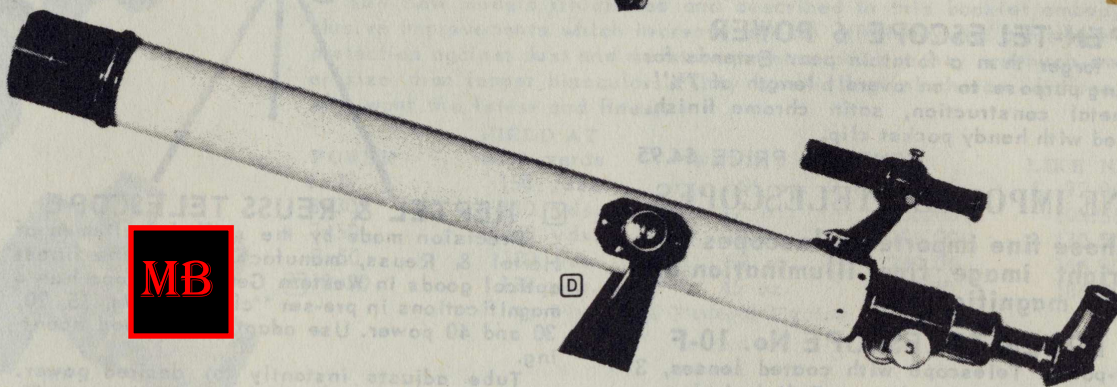

C MODEL-D ASTRONOMICAL TELESCOPE

With 60" tripod, 2 eyepieces (40x, 88x) and prism diagonal. Mounted on tripod. Free swinging adjustment that may be locked into any position. Sighting scope with cross hairs mounted on main tube.

Telescope is focused by dual knob mechanism. Objective lens diameter is 47mm, focal length is 800mm. Each instrument is supplied with 9mm ocular for 88x and 12mm ocular for a 40x observation and includes a prism diagonal.

Finished in weatherproof chrome and baked enamel, with steel tripod head. Length 32½" closed, 36" extended. Weight with tripod 7¼ lbs. Packed in box complete with accessories.

CENTRAL PRICE $39.95

D MODEL 100-D ASTRONOMICAL TELESCOPE, 40x to 132x

A professional instrument for students of astronomy and observation of any long distance points, precision made of high optical performance. Mounted on extensible wooden tripod, magnification 40x 64x, 89x, and 132x. Supplied with: *4x cross-hair finder. *Three eyepieces, 20mm, 12.5mm and 9mm. *Erecting prism for terrestrial viewing. *Diagonal prism for right-angle viewing. *Objective lens: 60mm diameter, fully corrected, achromatic, coated. *Strong wooden tripod that extends to 80" *Weight of telescope only 5.95 lbs. *Weight of tripod only 5.95 lbs. *Weight of wooden carrying case 6.15 lbs. *Height with extended tripod, 170 cm or approximately 5½ ft. *White enamel finish.

CENTRAL PRICE $74.50