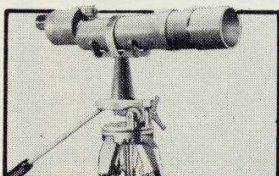

7x50 Bausch & Lomb
Binoculars
Individual Focusing
Now Only205.00

8x30 Bausch & Lomb
Individual Focusing
Now Only190.00
Central Focusing
Now Only190.00

7x35 Bausch & Lomb
Monocular*
With Case & Straps
Now Only77.50

Add 10% F.E. Tax to Binoculars*No Federal Excise Tax

BALSCOPE SR. TELESCOPE

Produces brilliant, sharp images. Wide field of view. Interchangeable eyepieces. Brand New, 60mm Lens (Choice of 15x, 20x, 30x or 60x eyepiece) 115.00 Additional eyepieces \$25