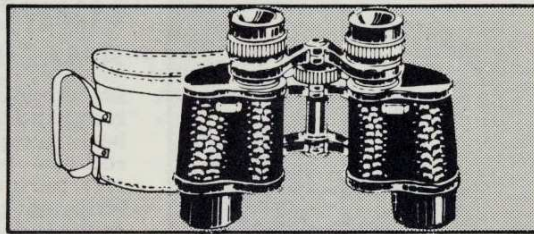

8 x 30 HAMBLETONIANS

Universal glass for professional and amateur use. High power magnification. Ideal for sports.

Individual Eye Focusing 14.24
Central Focusing 15.24