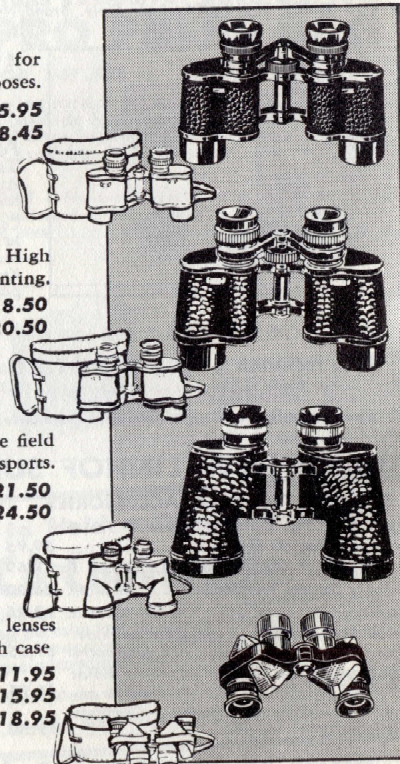

6 x 15 THEATRE GLASSES

Another Hambletonian favorite! With precision-ground lenses and prisms. Smart style; compact design. Complete with case

Brushed Chrome Finish 11.95
24K Goldplate and Bakelite 15.95
All 24K Goldplate Finish 18.95