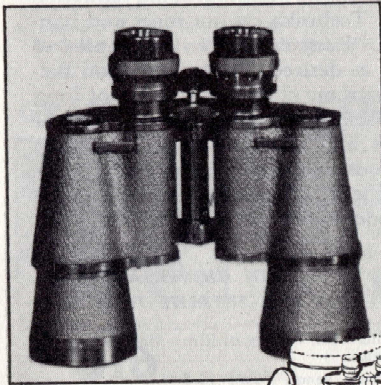

BINOCULARS

A PEERLESS EXCLUSIVE!

OUR BRAND NEW WORLD-FAMOUS IMPORTED PRECISION-MADE PRISMATIC

HAMBLETONIAN® BINOCULARS

ALL-METAL • LIGHTWEIGHT • WITH LEATHER CASE and STRAPS