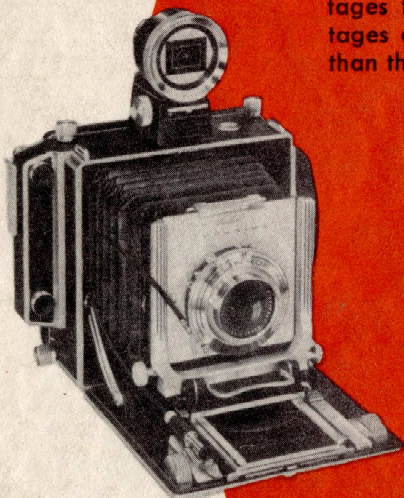

For only a little more...

YOU CAN
ENJOY THE
ADDED ADVANTAGES* OF A

Linhof

SUPER TECHNIKA 2 1/4 x 3 3/4; 4 x 5; 5 x 7.

The Linhof Super Technika has always been regarded as the finest of the large negative cameras . . . because it offered more advantages than any other. These added advantages can now be yours for very little more than the cost of ordinary equipment.

there's a
Linhof for
every photo need!

- * Built-in Multifocus rangefinder with optical prism for maximum brilliance . . .
- * Couples to as many lenses as desired simply and easily by interchanging coupling cams.
- * Each coupling cam is extra large for more precise plotting of focusing curve.
- * 3-section track assembly and triple extension leather bellows allow extreme closeups and use of longer tele lenses.
- * Revolving back permits choice of vertical or horizontal format without altering camera position or removing from tripod.
- * Back swings — horizontal, vertical and diagonal — together with rising, falling, tilting lens standard — gives more complete control of perspective distortion.
- * Rapid lens interchangeability — the world's finest lenses to choose from.
- * All-metal construction — precision tooled and luxuriously finished.