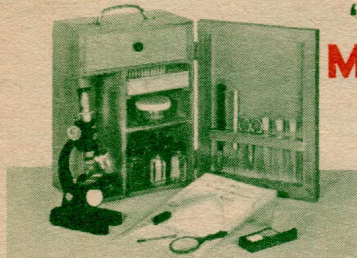

**"Student Scientist"
MICROSCOPE
SET**

Reg. $29.50
Compact
Durable **$14.95**
Safe

The most comprehensive and compact Microscope Set ever produced. Complete portable home laboratory. Includes large assortment of essential accessories to insure maximum results and lasting satisfaction.

EQUIPMENT:

1 Model No. 1363 Microscope 100-200-300X	2 Glass Jars 1 oz.
14 Microscopic Slides 3x1" Plain	1 Metal Scalpel
1 Prepared Specimen Slide 3x1"	1 Dissecting Needle
1 Slide Box	1 Forceps (tweezers)
25 Cover Glasses ¾" Square	1 Pipette (Medicine Dropper)
25 Slide Labels ¾" Square	1 Pr. Scissors
1 Lens Cleaning Cloth	1 Magnifying Glass
1 Specimen Jar	1 Glass Rod
3 Glass Jars ¼ oz.	5 Wooden Applicators
	1 Camel's Hair Brush
	3 Test Tubes with cork
	1 Instruction booklet
	1 Wooden Cabinet

2. Stock No. M-1371..... $14.95
3. PREPARED MICROSCOPIC SLIDES
   Stock No. M-1382—12 Textile Fibers..... $2.25 per Set
   Stock No. M-1384—12 Insect Organs..... $2.25 per Set
   Stock No. M-1365—Little Animal Parts..... $2.25 per Set

POCKET MICROSCOPES

"WONDERSCOPE"

Here's a real pocket-size Microscope of 20 to 25 power. Fits your vest pocket or purse like a pencil. Less than 5" long. With focusing button and pocket clip. Nickel plated. Made in Germany. Shpg. Wt. 1-lb.
Stock No. M-1352.... Net **$2.45**

No. 1352