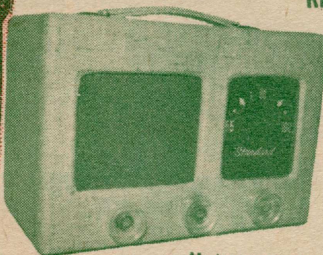

CONCORD "Preferred"

AC-DC
SUPERHET
RADIO

\$11.95
Each
Lots of 3

Singly \$12.44

Model M-406 Worth \$19.95

NEVER BEFORE SO LOW PRICED!

Made to sell for much more, this powerful little superhet is a terrific buy at our LOW PRICE! This fine table radio tunes the broadcast band, 550 to 1600 Kc, and features: Automatic Volume Control, Synchronized Alnico PM Speaker, 2 Tuned Circuits, and enclosed "loopstick" antenna for greater sensitivity in weak signal areas. Ultra modern design walnut plastic cabinet. Size 8 1/2" x 5 1/2" x 5 1/2". For 110 Volts AC or DC.

You'll be proud
to own this!

REG. \$29.95

CONCORD'S
HANDSOME
"Cabana"
3-WAY

PERSONAL PORTABLE
AC-DC BATTERIES

NOW
ONLY

\$16.95
Lots of 3 each

Singly ... Each

\$17.50

Model MPR-400

Outstanding performance, outstanding VALUE at this smashing low price! Advanced, 3-way superheterodyne, operates on self-contained batteries or 110 volts AC or DC. Instant operation on power lines, no warmup necessary. Features: Automatic Volume Control, Matched V Speaker, 4 Tuned Circuits, Built-in Loop Antenna, Full-Vision Dial. Tunes 550 to 1600 Kc. Housed in handsome sturdy leatherette case — a real dream to look at and to HEAR!

.....\$1.89 Per Set

New!
BRITISH
3-SPEED

RECORD
CHANGER

MODEL
PA-700

with AMPLIFIER

Reg. \$69.00 value
NOW ONLY

\$39.50
Net

Famous British Changer, first time ever offered at this low, LOW Price! Exquisite workmanship, top-quality materials, go into this fine machine — you've got to SEE and HEAR it, to appreciate it! Plays all 7, 10 and 12" records, at 33 1/3, 45 and 78 RPM. Has intermix feature, 4-pole motor, rubber turntable, Ronette Dual Stylus pickup, powerful amplifier and 5" PM speaker built-in. Entire unit housed in sturdy fabricoid case. The ideal gift for music lovers!
Cat. No. M-PA700..... Net \$39.50