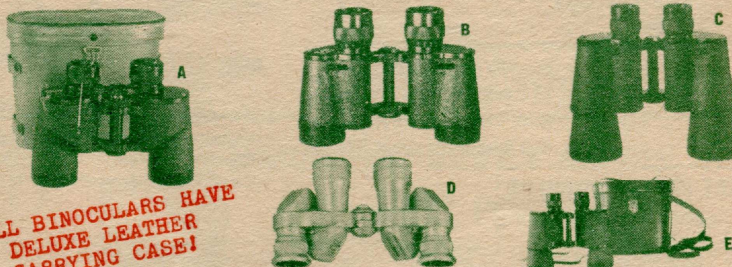

**ALL BINOCULARS HAVE
DELUXE LEATHER
CARRYING CASE!**

BA1150	E	4x40	IF	2 lbs.	$10.50
BA1151	B	6x30	IF	3 lbs.	16.50
BA1152	B	6x30	CF	3 lbs.	17.50
BA1153	D	7x18	CF	2 lbs.	14.75
BA1154	C	7x35	IF	3 lbs.	17.90
BA1155	A	7x35	CF	3 lbs.	20.90
BA1156	A	7x35	CF Wide Angle	3 lbs.	29.45
BA1157	A	7x50	IF	3½ lbs.	21.45
BA1158	B	7x50	CF	3½ lbs.	24.90
BA1159	B	8x25	IF	3½ lbs.	15.25
BA1160	B	8x25	CF	3½ lbs.	16.95
BA1161	B	8x30	CF	3½ lbs.	17.90
BA1162	C	10x20	CF	4½ lbs.	26.95
BA1163	C	16x50	CF	3½ lbs.	31.30