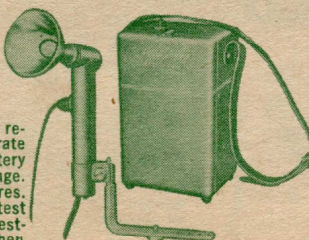

No. 1352

No. 1354

Worth \$4.95

**"POCKET
MICROSCOPE"**

40-50-60 Power. Easy draw tube adjustment and fine focussing ring. Fitted with light reflecting mirror. Black enamel finish. Nickel-plated draw-tube. Shpg. Wt. 1 lb.
Stock No. M-1354..... Net **\$7.45**

"ILLINI 300" ELECTRONIC FLASH

**A NEW HIGH INTENSITY LOW VOLTAGE
ELECTRONIC PHOTOGRAPHIC FLASH KIT**

Features new and advanced tube capacitor and reflector developments. Economical to build and operate because of lower initial battery cost, longer battery life and advantages of new 300 volt operation range. 300 volt operation provides better color pictures. Safer, simpler, more attractive. Provided with test flash button, conveniently located on "gun" for testing flash unit. Neon light indicator will glow when unit is ready. Recharge time between pictures is in the range of seven to 12 seconds. No special batteries are required. Extremely easy to construct. Shpg. Wt. 15 lbs.
Stock No. M-300..... Net \$49.95
AC Power Supply For Above..... Net \$11.95
Battery For Above..... Net \$8.95