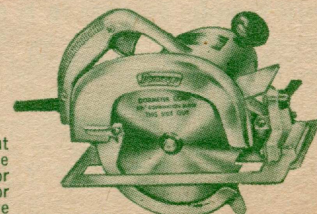

Reg. $49.50

No load speed, 5500. Contact trigger switch. Satin Silver finish.