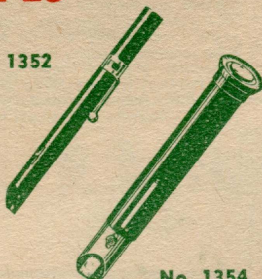

EQUIPMENT:

- | | |
|--|------------------------------|
| 1 Model No. 1363 Microscope 100-200-300X | 2 Glass Jars 1 oz. |
| 14 Microscopic Slides 3x1" Plain | 1 Metal Scalpel |
| 1 Prepared Specimen Slide 3x1" | 1 Dissecting Needle |
| 1 Slide Box | 1 Forceps (tweezers) |
| 25 Cover Glasses ¾" Square | 1 Pipette (Medicine Dropper) |
| 25 Slide Labels ¾" Square | 1 Pr. Scissors |
| 1 Lens Cleaning Cloth | 1 Magnifying Glass |
| 1 Specimen Jar | 1 Glass Rod |
| 3 Glass Jars ¼ oz. | 5 Wooden Applicators |
| | 1 Camel's Hair Brush |
| | 3 Test Tubes with cork |
| | 1 Instruction booklet |
| | 1 Wooden Cabinet |
- Stock No. M-1371..... \$14.95
- PREPARED MICROSCOPIC SLIDES
Stock No. M-1382—12 Textile Fibers..... \$2.25 per Set
Stock No. M-1384—12 Insect Organs..... \$2.25 per Set
Stock No. M-1365—Little Animal Parts..... \$2.25 per Set

POCKET MICROSCOPES

"WONDERSCOPE"

Here's a real pocket-size Microscope of 20 to 25 power. Fits your vest pocket or purse like a pencil. Less than 5" long. With focusing button and pocket clip. Nickel plated. Made in Germany. Shpg. Wt. 1-lb.
Stock No. M-1352.... Net **\$2.45**

No. 1352

No. 1354

Worth \$4.95

**"POCKET
MICROSCOPE"**

40-50-60 Power. Easy draw tube adjustment and fine focussing ring. Fitted with light reflecting mirror. Black enamel finish. Nickel-plated draw-tube. Shpg. Wt. 1 lb.
Stock No. M-1354..... Net **\$7.45**