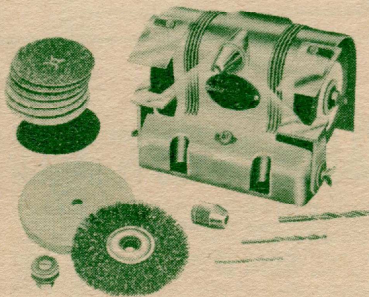

**PRACTICAL HOUSEHOLD TOOLS
... AT GIFT PRICES!**

**FAIRCHILD
BENCH
GRINDER $16.95**

Adjustable tool rests, removable eye shields and built-in light are just a few of the features of this quality bench grinder. A 1/12 HP motor delivers 3500 RPM to the 4½" x ½" wheels. An ideal tool for the home to keep those tools and knives in tip top shape. Shpg. Wt. 10 lbs.
Stock No. M-950 ..... Net $16.50

**FAIRCHILD DELUXE
SANDER KIT**

Can produce fast cutting orbital or fine cutting straight line motion.

$33.50