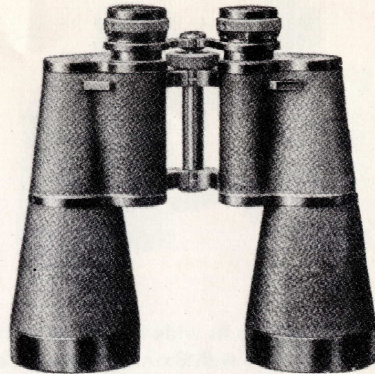

THE UNRIVALLED NIGHT GLASS

10x60

DECIMAR

separate eye-piece focusing

DECIMARIT

central wheel focusing

This special model offers the best combination of magnification and size of exit pupil, and besides its outstanding general optical correction, it meets all physiological requirements for optimum observation possibilities in fading light down to complete darkness. Among all hand field glasses it thus possesses *the highest attainable efficiency in the dusk and darkness.*