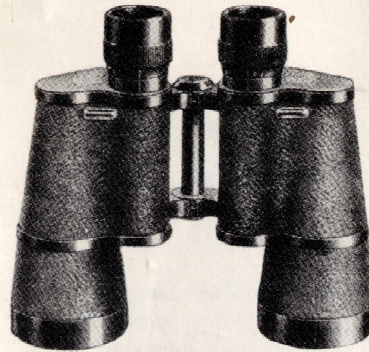

THE STANDARD GLASS FOR THE HUNTER

7x50

MARSEPT

separate eye-piece focusing

MARSEPTIT

central wheel focusing

MB

Unexcelled image quality, equally outstanding by day, in the dusk or darkness. The large exit pupil gives a maximum brilliance for the 7x magnification.