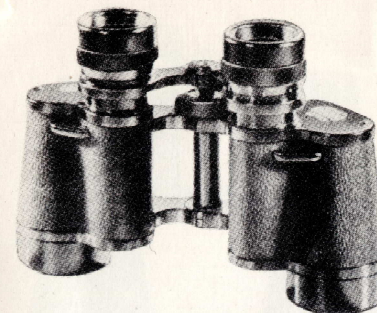

THE UNIVERSAL LARGE FIELD GLASS

8x30

BINUX

separate eye-piece focusing

BINUXIT

central wheel focusing

Owing to its wide field of view, the enchanting image afforded with 8x magnification, and not least owing to its handy shape, this model has become the

UNIVERSAL GLASS MOST WIDELY DEMANDED.

Model and Codeword	Magnification	Diameter of Objectives mm	Diameter of Exit Pupil mm	Light-transmitting Power	Field in degrees	Field of View linear at 1000 yards	Weight without Case ozs.
Binux	8x	30	3.75	14	8.5	150	17½
Binuxit	8x	30	3.75	14	8.5	150	18½
Campar	10x	40	4	16	7.3	128	29
Camparit	10x	40	4	16	7.3	128	30