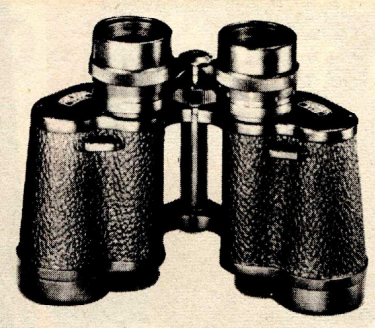

BINOCULARS
WITH CASE

IMPORTED BINOCULARS

8 POWER

**#372 8 x 30
RANGER**
 COATED • Center Focus
 17 oz. Lightweight
 First Quality German
\$60.00
**#311 8 x 30
RANGER**
 COATED • Individual Focus
 14 oz. Featherweight
 German
\$55.00