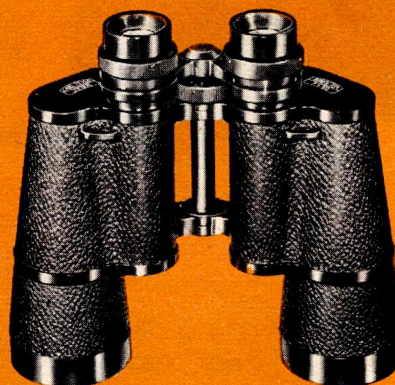

#373 7x50 RANGER

COATED • Center Focus
30½ oz. Lightweight
First Quality German
$110.00