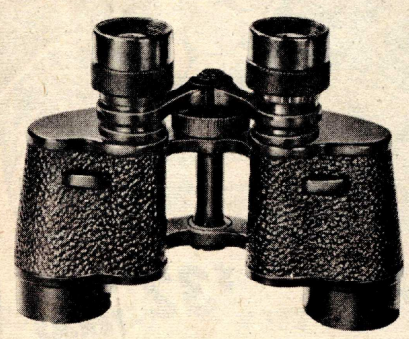

IMPORTED BINOCULARS

8 POWER

**#372 8 x 30
RANGER**
COATED • Center Focus
17 oz. Lightweight
First Quality German
$60.00
**#311 8 x 30
RANGER**
COATED • Individual Focus
14 oz. Featherweight
German
$55.00

**#386 8 x 30
MIRAPAN 600**
COATED • Center Focus
ULTRA WIDE ANGLE, parabolic
lens, widest angle binocular
made. 600 ft. vision at 1000 yds.
25 oz. Superb Quality French
$200.00
**#387 8 x 40
SUPRALUX 465**
COATED • Center Focus
Similar to No. 386, but has
465 ft. vision at 1000 yds.
27½ oz. Superb Quality French
$192.50

**#321 8 x 30
SPORTSTER**
COATED • Center Focus
13½ oz. Featherweight
First Quality German
$62.50

**#308 8 x 30
MERCURY**
UNCOATED • Center Focus
Otherwise like No. 321
$57.00

**#330 8 x 30
DELTRINTEM**
COATED • Center Focus
WIDE ANGLE
Original CARL ZEISS, Jena
14¼ oz. Featherweight
Highest Quality German
$135.00

ARE FURNISHED
AND STRAPS