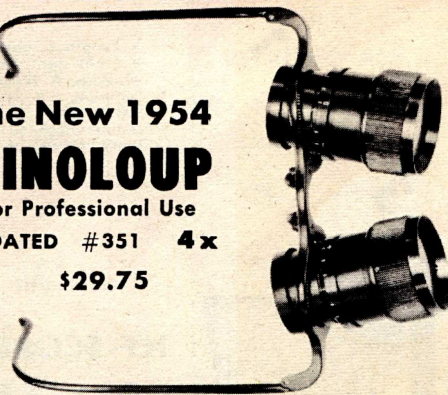

**The New 1954
BINOLOUP**

For Professional Use
**COATED #351 4x
$29.75**

This new instrument offers an extra Loup for third dimensional viewing. Has hard coated optics for brilliancy. For use by Watchmakers, Physicians, Bacteriologists, Toolmakers, etc., instead of conventional Watchmakers Loup. Not a sport glass, but a professional tool. It will reduce eye fatigue.