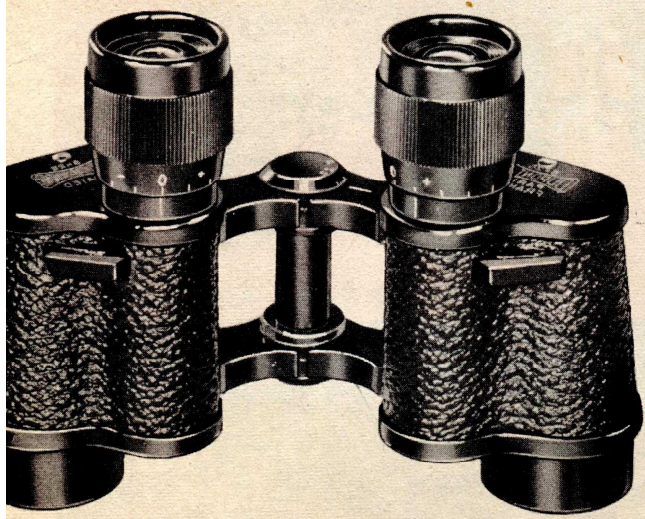

FAMOUS NAME BRANDS

DUPONT & CO.
PARIS, FRANCE

YOSHIDA & CO.
TOKYO, JAPAN

**#316 8 x 25
THOROBRED**
COATED • Individual Focus
12 oz. Featherweight
Japanese
See Price Sheet