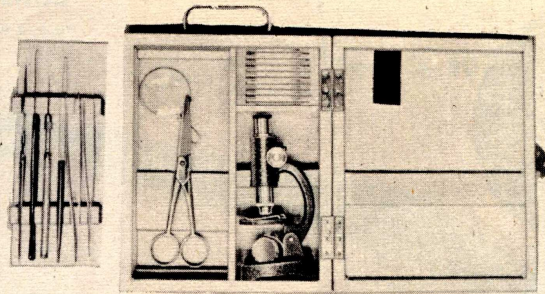

**Microscope and Dissecting Kit
80x**

This inexpensive kit will give the beginner many hours of interesting enjoyment. Fitted into a handsome, portable hardwood box. Contains microscope, pin, 2 tweezers, knife, spatula, scissors, magnifier, 9 blank slides and glass stick.

**#431 kit with 80x MICROBE
microscope . . . $8.95**