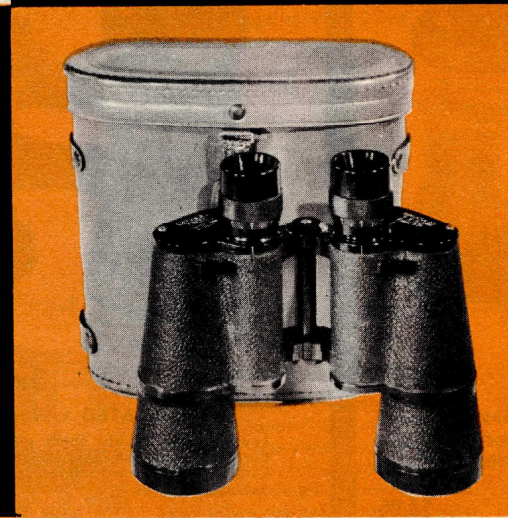

**#374 10x50
RANGER**
COATED • Center Focus
30% oz. Lightweight
First Quality German
\$125.00

**BINOCULARS ARE FURNISHED
WITH CASE AND STRAPS**

**#383 20x56
RANGER**
Similar to No. 382
but 20 power.
\$170.00