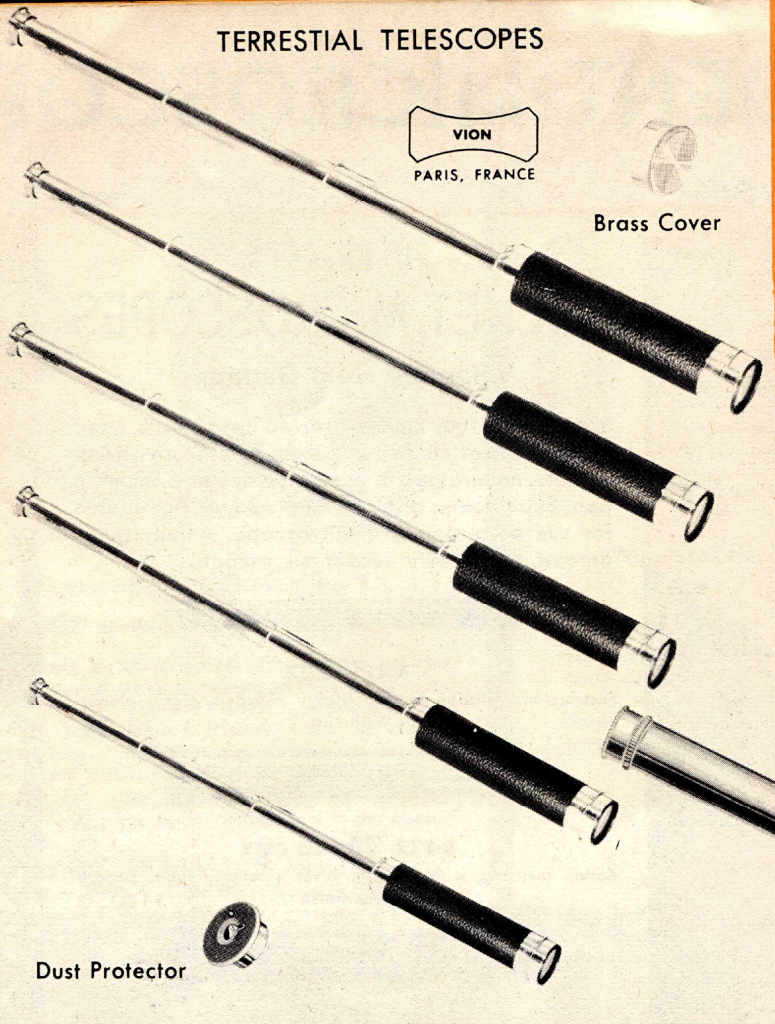

TERRESTRIAL TELESCOPES

- #404 30x
  2" Coated
  Objective
  $69.50
- #403 25x
  1 3/4" Coated
  Objective
  $42.00
- #402 20x
  1 1/2" Coated
  Objective
  $34.00
- #401 15x
  1 1/4" Coated
  Objective
  $29.95
- #400 10x
  1" Coated
  Objective
  $18.95

VION
PARIS, FRANCE

Brass Cover

Dust Protector

ASTRONOMICAL & TERRESTRIAL TELESCOPES

With Coated Objective Lenses

High quality brass telescopes, designed for long-range viewing. For Hunters, Seamen, Engineers and Astronomers. Coated lens give sharp brilliant images. Has shutter-type dust protector for eye-piece, brass cover for lens and genuine leather cover.

NEW 1954 MODELS COATED ASTRONOMICAL TELESCOPES ON TRIPOD MOUNTS

These extremely high-grade telescopes are precision-made of solid brass, white enamelled. The top-quality lenses produce a brilliant image, and the eye pieces are interchangeable for both Terrestrial and Celestial observation. This professional instrument is perfect for use by students of Astronomy and for long distance observation. A versatile telescope that can easily be disassembled and carried around in its handsome wood carrying case. Comes complete with 2 tubes and carry case.

- #405 1 3/4" Coated objective, magnifies Terrestrial objects 25x
  ... Celestial objects 50x. $125.00
- #406 2" Coated objective magnifies Terrestrial objects 35x
  ... Celestial objects 60x. $175.00