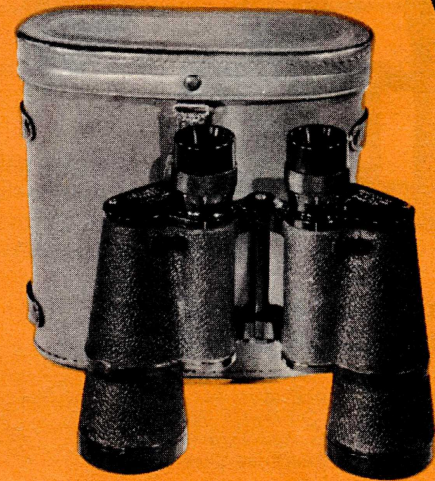

7 POWER

ALL BINOCULARS FURNISHED
WITH CASE AND STRAPS

#397 7x50 THOROBRED

COATED • Center Focus
38 oz. Japanese, First Quality
See Price Sheet

#315 7x50 THOROBRED

COATED • Individual Focus
Otherwise like No. 397, First Quality
See Price Sheet