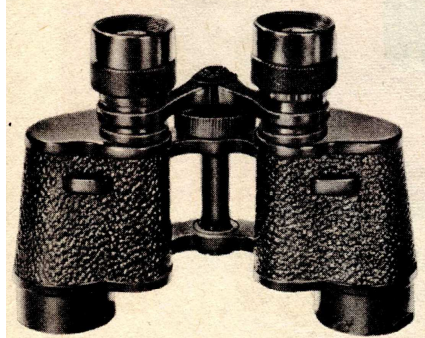

**#317 8 x 30
MT. RANIER**
COATED • Center Focus
17 oz. French
$36.75

**#302 8 x 30
ARISTOCRAT**
UNCOATED • Center Focus
Otherwise like No. 317
$35.75