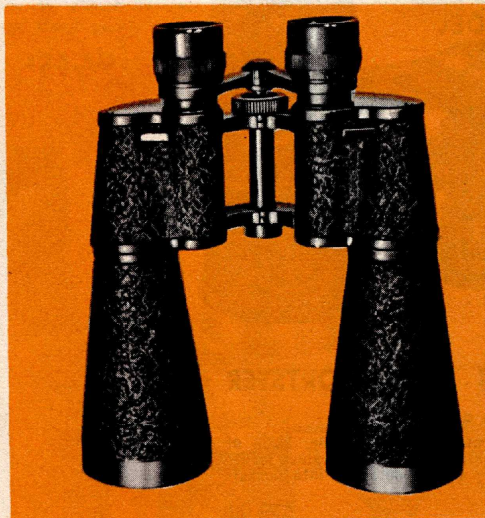

**#374 10x50
RANGER**
COATED • Center Focus
30% oz. Lightweight
First Quality German
\$125.00

**BINOCULARS ARE FURNISHED
WITH CASE AND STRAPS**

**#383 20x56
RANGER**
Similar to No. 382
but 20 power.
\$170.00