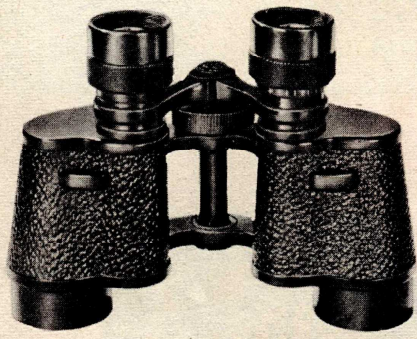

**#327 8 x 25
ARISTOCRAT**
COATED • Center Focus
Otherwise like No. 339
$28.95