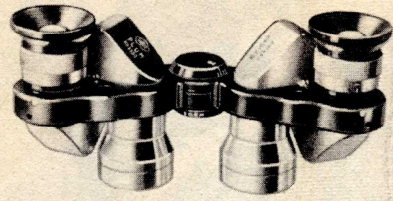

**#398 8 x 20
THOROBRED**
COATED • Individual Focus
7 oz. Pocket Binoocular
Japanese
See Price Sheet

**#339 8 x 25
MT. RANIER**
COATED • Center Focus
12 oz. Featherweight
French
$29.95