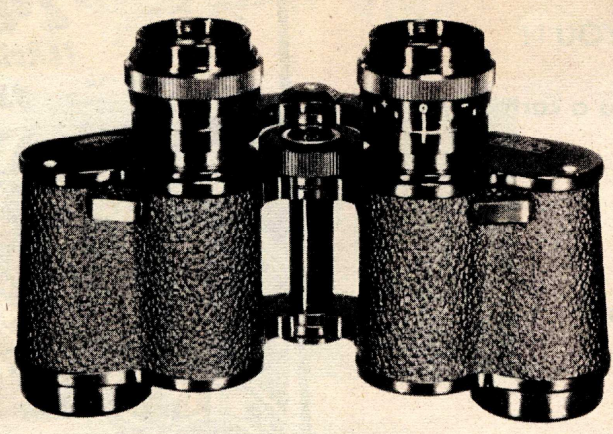

BINOCULARS
WITH CASE

IMPORTED BINOCULARS

8 POWER

**#372 8 x 30
RANGER**
 COATED • Center Focus
 17 oz. Lightweight
 First Quality German
\$60.00
**#311 8 x 30
RANGER**
 COATED • Individual Focus
 14 oz. Featherweight
 German
\$55.00

**#386 8 x 30
MIRAPAN 600**
 COATED • Center Focus
 ULTRA WIDE ANGLE, parabolic
 lens, widest angle binocular
 made. 600 ft. vision at 1000 yds.
 25 oz. Superb Quality French
\$200.00
**#387 8 x 40
SUPRALUX 465**
 COATED • Center Focus
 Similar to No. 386, but has
 465 ft. vision at 1000 yds.
 27½ oz. Superb Quality French
\$192.50