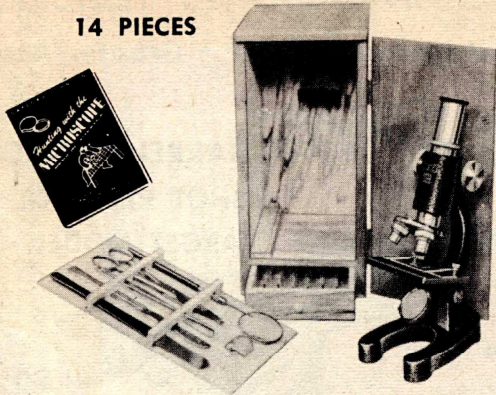

#426

Removable slideholder for #422, 423 and 424.

\$3.00

STUDENT'S PREPARED SLIDE KIT

A wonderful opportunity for students to study microorganisms. 12 different slides of animal matter. Packed in attractive compartmented and indexed box.

#434 Box of 12

MB

14 PIECES

**Microscope and Dissecting Kit
100x — 200x — 300x**

A compact kit designed to give students all the basics needed to start advanced study. Contains one No. 429 3-power junior microscope, pin, tweezer, knife, spatula, scissors, magnifier, 6 prepared slides. A unique, hardwood box with carrying handle makes this kit completely portable.