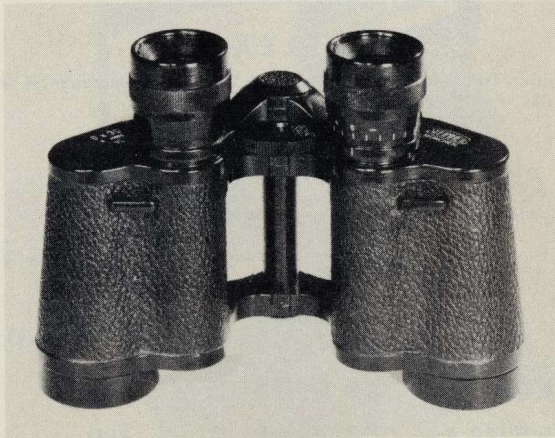

BINOCULARS

STEINHEIL

6 x 30 **List $54.5**
8 x 30 **List $64.5**
8 x 40 **List $79.5**

KASSEL

8 x 30 **List $ 59.5**
7 x 50 **List $ 99.5**
10 x 50 **List $119.5**
12 x 60 **List $149.5**

THE FINEST IMPORTED GERMAN BINOCULARS. PRECISION COATED OPTICS, EXTREMELY LIGHTWEIGHT, CENTRAL AND SEPARATE EYE FOCUSING.

WETZLAR

8 x 30 **List $59.5**