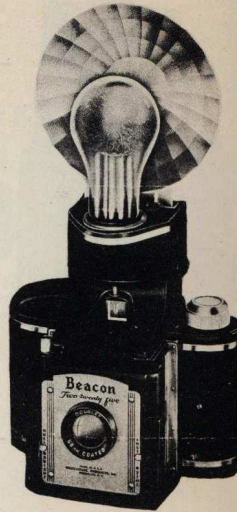

Precision built miniature camera. Fixed focus 3 feet to infinity. Push button bulb ejector. Flash tester to avoid misses. Takes 16 pictures on 127 film. **List \$9.95 tax incl.**
 Flash Attachment **List \$4.95 tax incl.**
 Eveready Case **List \$2.50 tax incl.**

BEACON "225"

Takes 8 2 1/4" x 3 1/4" pictures. Fixed focus, from 5 feet to infinity. 70 MM color corrected lens. Lens extension box pulls out for picture taking. Extremely lightweight **List \$14.95 tax incl.**
 Eveready Case **List \$3.50 tax incl.**
 Flash Gun **List \$4.95 tax incl.**