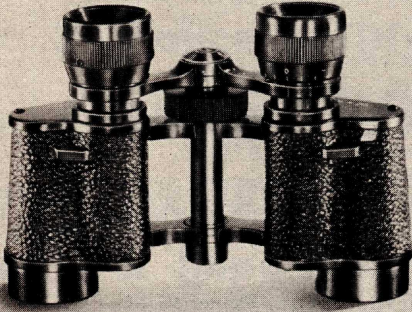

A Prismatic Binocular mechanically and optically correct is no longer a luxury, but an economical means of enjoying the finer things in life. The great skill required in adjusting the prisms, the experience demanded for producing perfect lenses and the complete finish of the frame are controlled at our plant with the utmost care by modern scientific equipment. The famous MONTE CARLO Binoculars manufactured in France, now offer higher quality than at any time during the past quarter of a century. Your guarantee of clear and distinct vision add to the thrill of ownership of quality MONTE CARLO Binoculars. Every detail receives meticulous care.