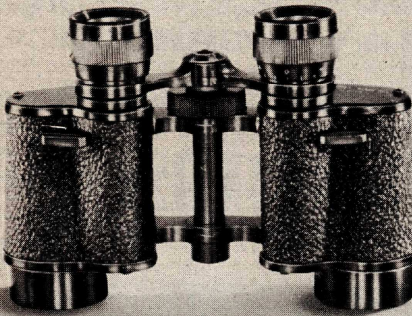

8x34
$35.00

MONTE CARLO products are guaranteed free from defects of workmanship and materials. This guarantee does not cover breakage from accident or misuse. Every binocular is in perfect condition before leaving the factory having undergone complete mechanical and optical tests.