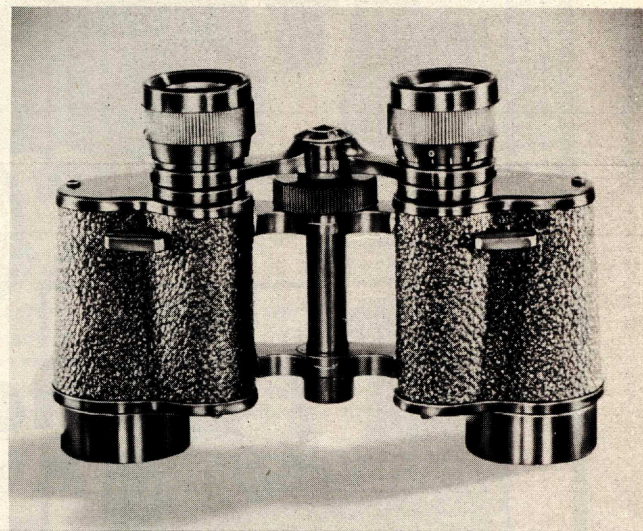

MONTE CARLO - Many people require a moderate power binocular stressing an especially wide field of view. In this binocular, our newest postwar model, not only have we secured excellent optical characteristics, but in addition they have been incorporated in a Low Frame binocular. The compact body of this glass is of unusual strength and durability, with a handsome appearance. Such features are especially desired by the yachtsman, navigator and aviator. At football games, polo matches and other open field sports, this compact binocular will render pleasurable service to the spectator.

7x35

$35.00