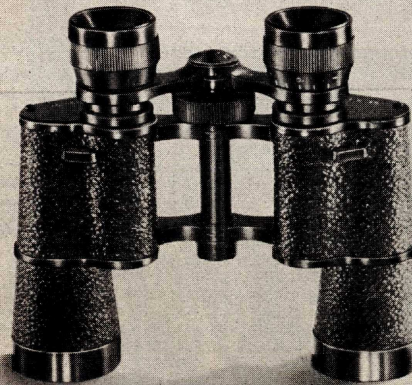

10x35
$37.00

MONTE CARLO Binoculars feature Center Wheel Focusing with adjustable right eye ocular lens. This permits the user to adjust to the correction necessary for his eyes. Focusing may then be changed instantaneously as the players move up or down the field. Glasses without Center Wheel Focusing are of little use to the sportsman. ALL MONTE CARLO BINOCULARS FEATURE THIS DESIGN.

For correct color rendition, and a high quality image without color fringe it is necessary that the ocular lens of a binocular be achromatic. For convenience an ocular should be Large. ALL MONTE CARLO BINOCULARS FEATURE THIS DESIGN.

As the distance between the pupils of the eyes vary in every individual a hinged binocular is an absolute necessity. Hinges should be durably constructed so that a smooth easy action results. ALL MONTE CARLO BINOCULARS FEATURE THIS DESIGN.

SPECIFICATIONS:

Model	Power	Luminosity	Field of View at 1000 Yds.	Weight in Grams
6 x 30	6x	16.8	119	480
7 x 35	7x	17.6	113	630
8 x 26	8x	9.	102	480
8 x 30	8x	14.4	108	480
8 x 34	8x	15.8	108	630
10 x 35	10x	6.3	85	550
12 x 38	12x	7.8	70	700
16 x 43	16x	6.7	60	870

12x38
$47.50

EXCLUSIVE DISTRIBUTORS FOR THE UNITED STATES

Rapid Turnover With GALEF Merchandise