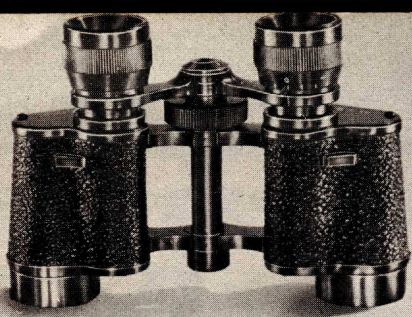

MONTE CARLO

Wholesale

8x26
$21.85

INCLUDING CARRYING CASES & ALL STRAPS
IMMEDIATE DELIVERY

A Prismatic Binocular mechanically and optically correct is no longer a luxury, but an economical means of enjoying the finer things in life. The great skill required in adjusting the prisms, the experience demanded for producing perfect lenses and the complete finish of the frame are controlled at our plant with the utmost care by modern scientific equipment. The famous MONTE CARLO Binoculars manufactured in France, now offer higher quality than at any time during the past quarter of a century. Your guarantee of clear and distinct vision add to the thrill of ownership of quality MONTE CARLO Binoculars. Every detail receives meticulous care.