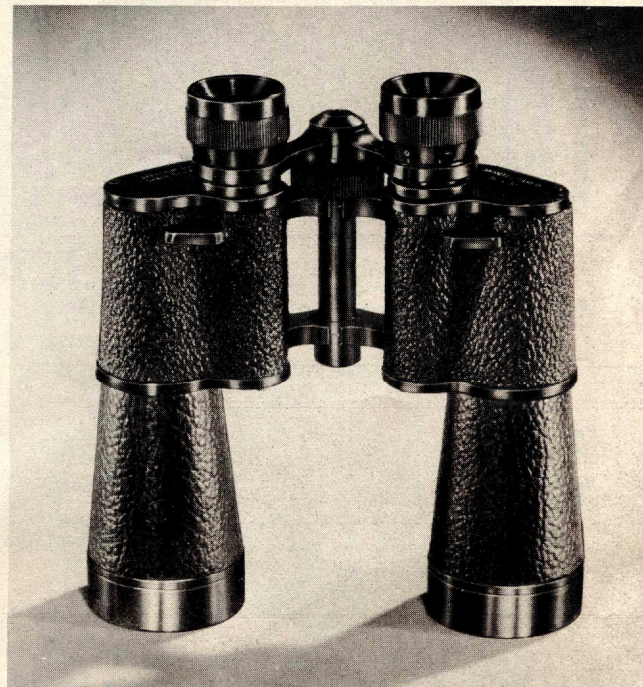

MONTE CARLO - This High Frame Glass fulfills the requirements of difficult identification at extreme range. Only the most powerful optical instruments will give satisfactory results under certain circumstances and the 16 power magnification and high quality optical system of this new model even surpasses the unusual quality of our prewar glasses. For those who want the most powerful binocular that can be hand held, we suggest this superior binocular. Specialists in many fields require such precise identification over a narrow field such as forest rangers, explorers, surveyors, etc. Few manufacturers are able to produce a binocular of this high magnification.

16x43

$60.00