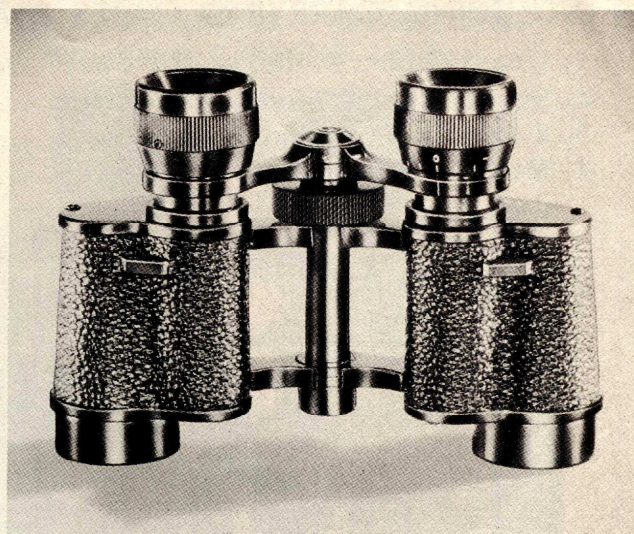

12x38
\$47.50

EXCLUSIVE DISTRIBUTORS FOR THE UNITED STATES

Rapid Turnover With GALEF Merchandise

SPECIAL MONTE CARLO BINOCULARS

Wholesale

INCLUDING CARRYING CASES & ALL STRAPS

MONTE CARLO - Especially designed for the Hunter. The luxurious features of this compact binocular will make the huntsman's heart glow with pride of possession. In searching for game it is frequently necessary to examine wide areas rapidly for telltale marks. Accordingly, a wide field of view is of greater value than high magnification. During the lengthy time spent in the field an experienced hunter will not burden himself with bulky equipment, but requires a sturdy, dependable glass with good light transmission for clear identification before taking his shot.

6x30

\$25.00

MONTE CARLO - Many people require a moderate power binocular stressing an especially wide field of view. In this binocular, our newest postwar model, not only have we secured excellent optical characteristics, but in addition they have been incorporated in a Low Frame binocular. The compact body of this glass is of unusual strength and durability, with a handsome appearance. Such features are especially desired by the yachtsman, navigator and aviator. At football games, polo matches and other open field sports, this compact binocular will render pleasurable service to the spectator.