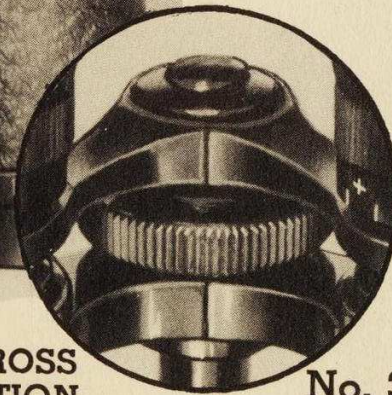

PRISMATIC

MB

**NOTE HEAVY CROSS
BAR CONSTRUCTION**

The new Normandie 8 x 25 is one of the finest glasses in the low price field. It has excellent definition, made of aluminum, with center adjustment — the right eye with individual adjustment. Divided frame for interpupillary adjustment. Note heavy cross bar construction. (See picture below.) Complete with leather case and two straps.